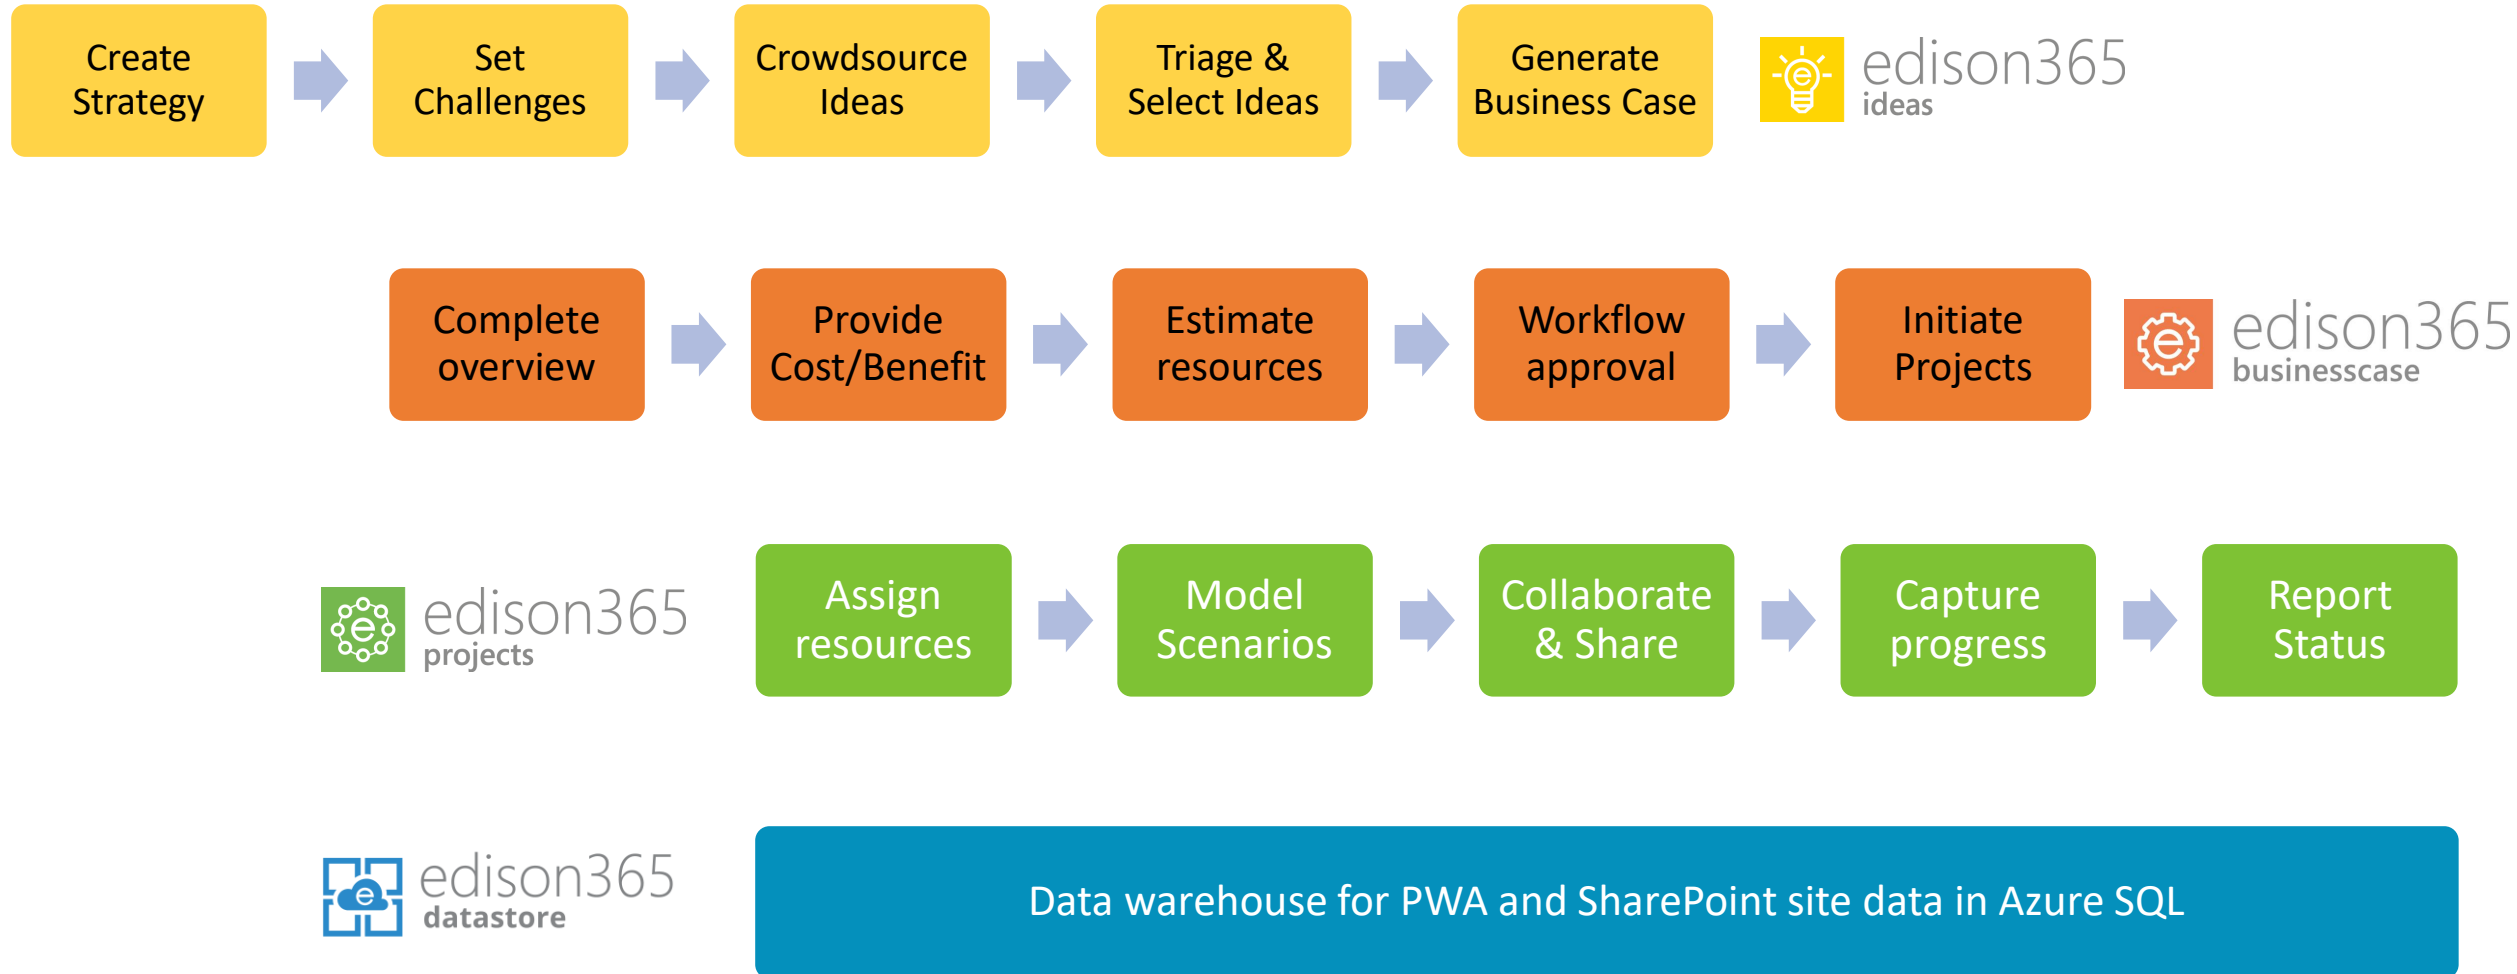

BRAVO
CONSULTING GROUP

What is edison365?

edison365
ideas

Drive a culture of innovation to
initiate transformation

edison365
businesscase

Justify and understand the
impact of transformation

edison365
projects

Deliver projects quickly and
effectively to embed transformation

edison365 Enhances Office365

Ideation to execution

edison365

Easy to Use

Cloud based

Engaging UI

Responsive design