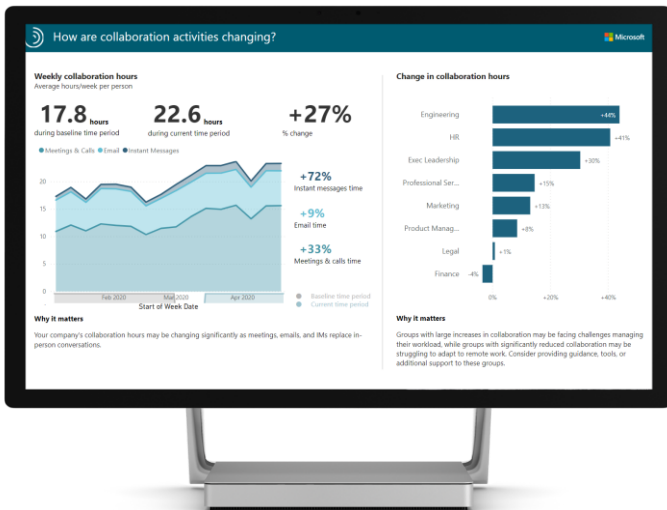

1-Week Rapid Launch

Approach & Deliverables:

- Meet with stakeholders to discuss current business landscape, organizational goals, trends to analyze, and desired business outcomes
- Review or import data from external sources
- Establish action plans
- Develop and launch change readiness plan

1 Week | $15,000