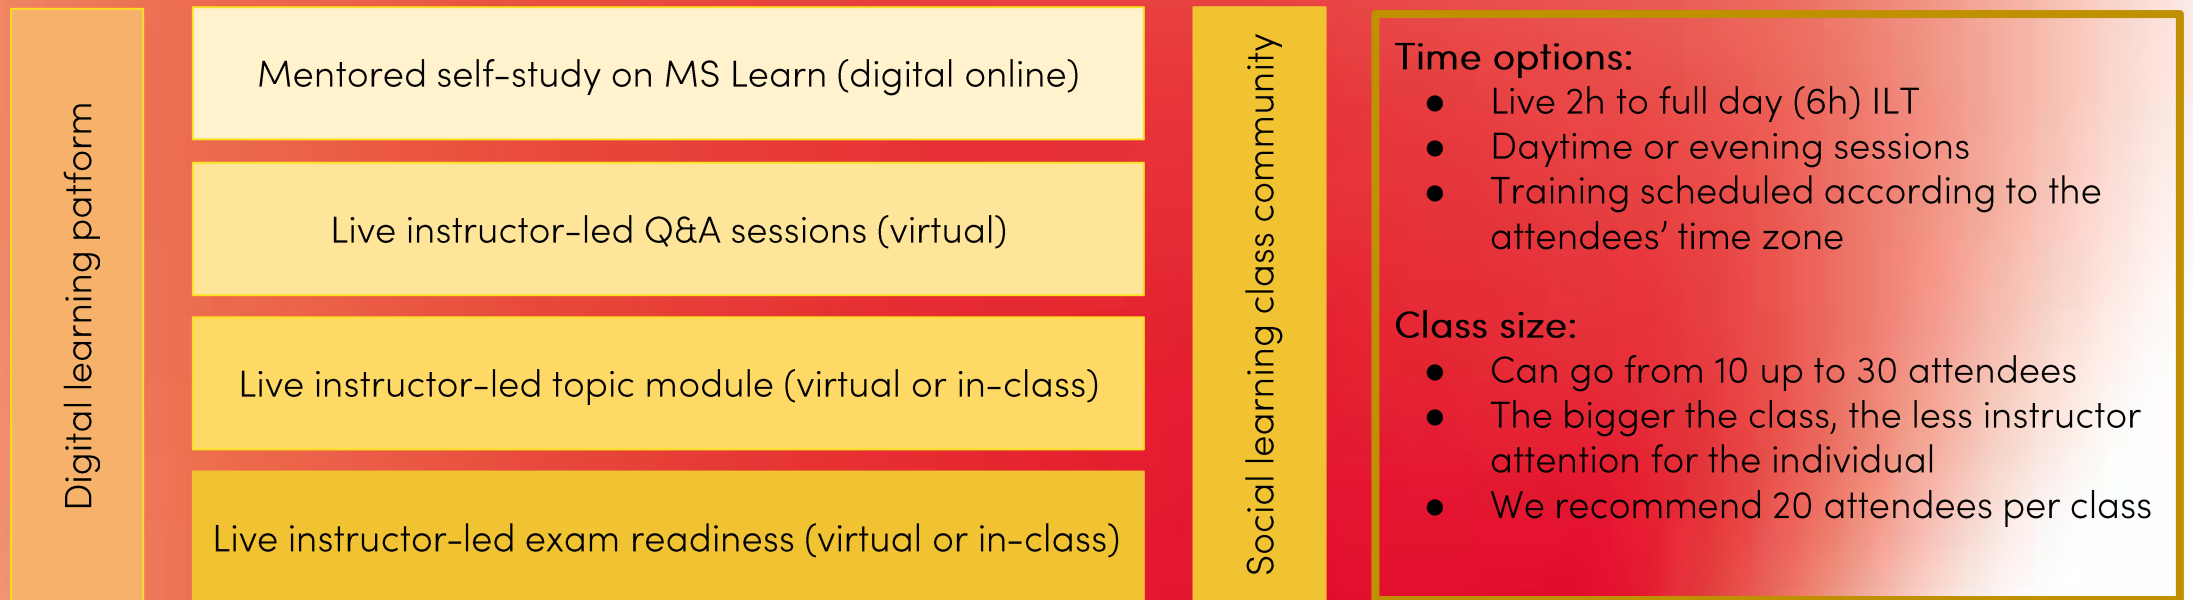

Didactic Study Elements

Together with you we design certification study track modalities based on our integral learning solution that work best for the learning audience.