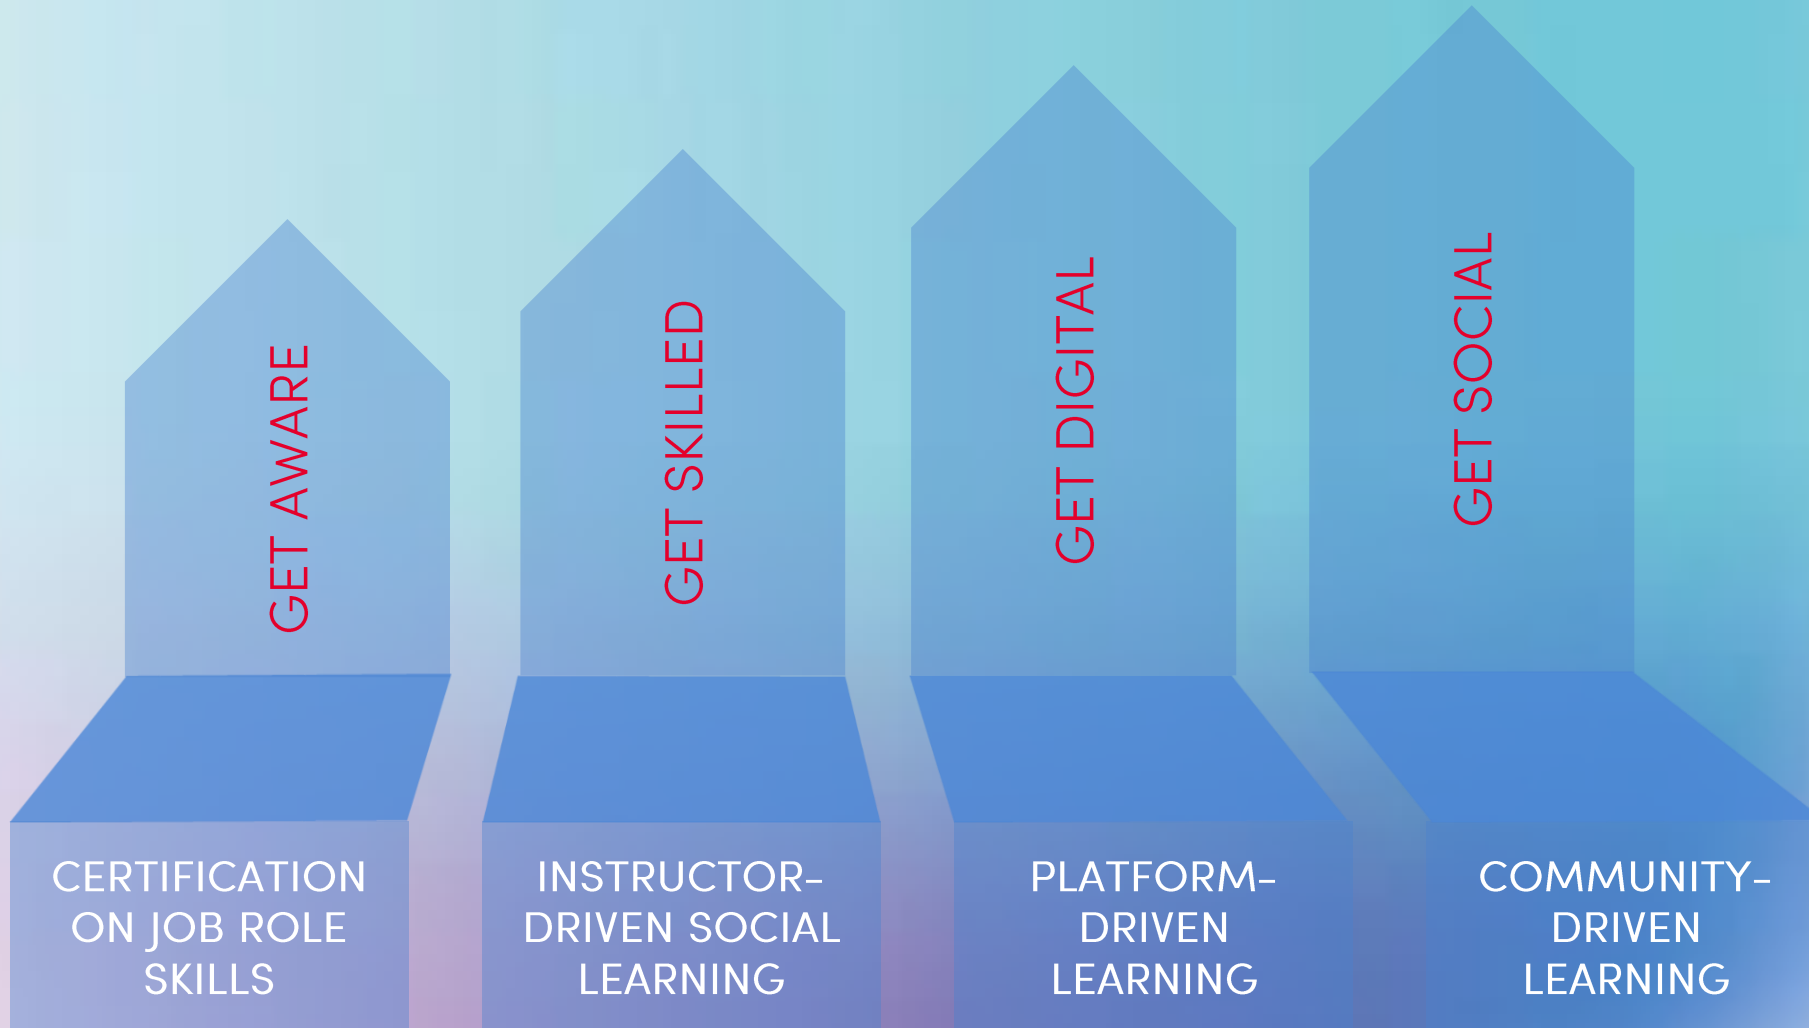

Digicomp Integral Learning Solution

Digicomp is Microsoft Global Learning Award Winner 2018 with more than 24 months of experience on modern hybrid training solutions.

Microsoft
Partner

2018 Partner of the Year Winner
Learning Award

Digital Competence. Made of People.

digicomp

“

Anything is possible for a company when its culture is about **listening, learning, and harnessing individual passions and talents** to the company's mission.

”

- Satya Nadella, *“Hit Refresh”*

Our Four Learning Dimensions

Microsoft Certification Overview

We offer you any current role-based certification track to match your individual needs and requirements.

Certification Track Offering

We provide you globally with any Microsoft certification mixing online self-study by way of MOOC & MS Learn with instructor-led elements.

Hybrid long-term online track:

Live online **instructor-led** sessions