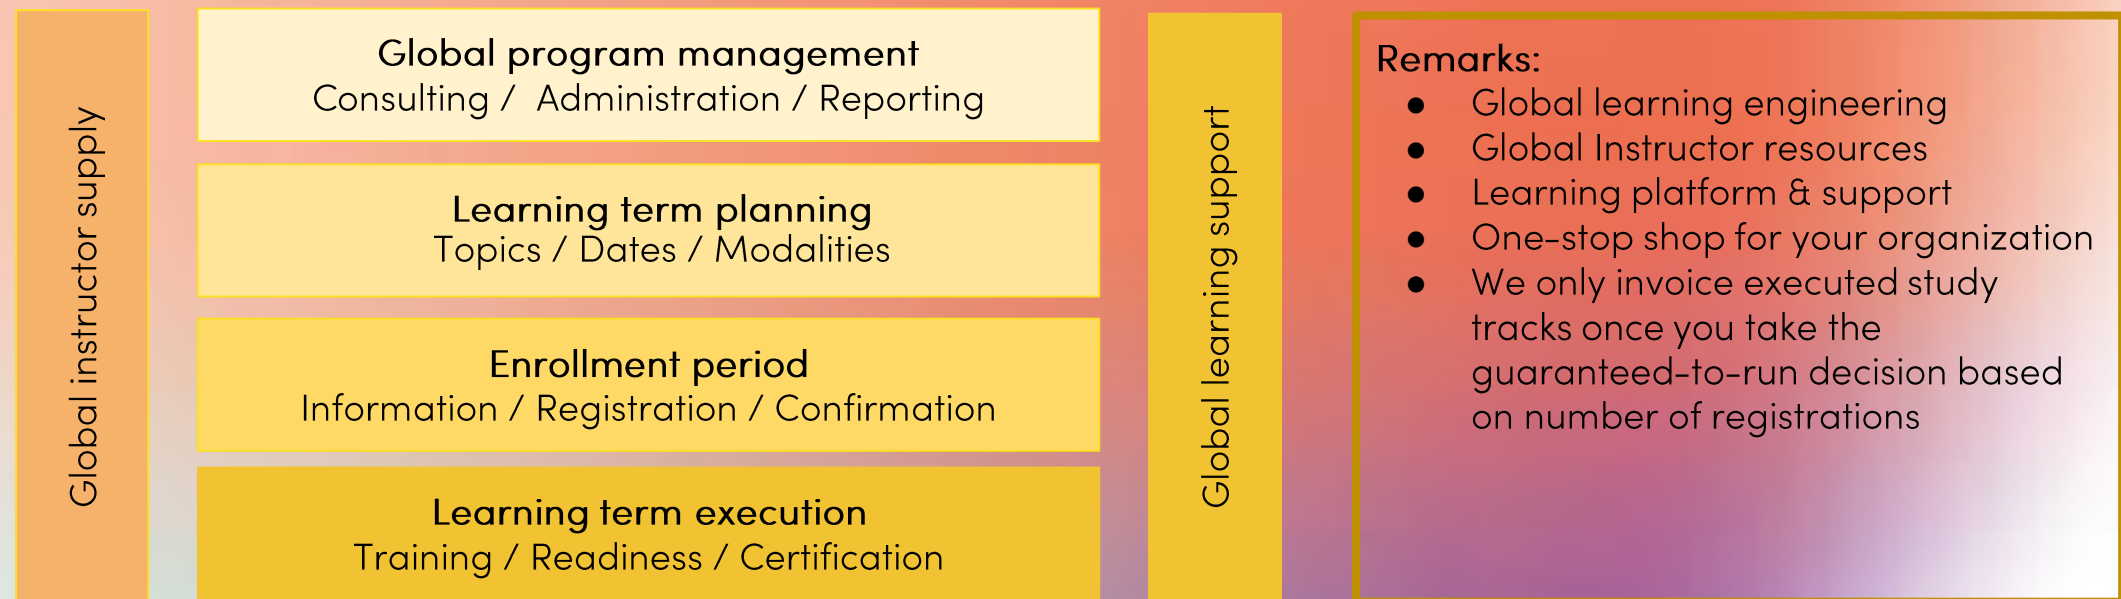

Guided **social learning**

Exam **certification** workshop

Time to certification: **2-4 months**

Short-term in-class boot camp:

Intensive off-site in an **all-inclusive hotel**

Perfect distraction-free **learning environment**

Exam **certification** workshop

Time to certification: **4-6 days**

Didactic Study Elements

Together with you we design certification study track modalities based on our integral learning solution that work best for the learning audience.

Programmatic Execution Process

We plan with you and execute with our partners. We implement a repeatable process to ensure worldwide program success and learners are certified.

Digital Learning Platform