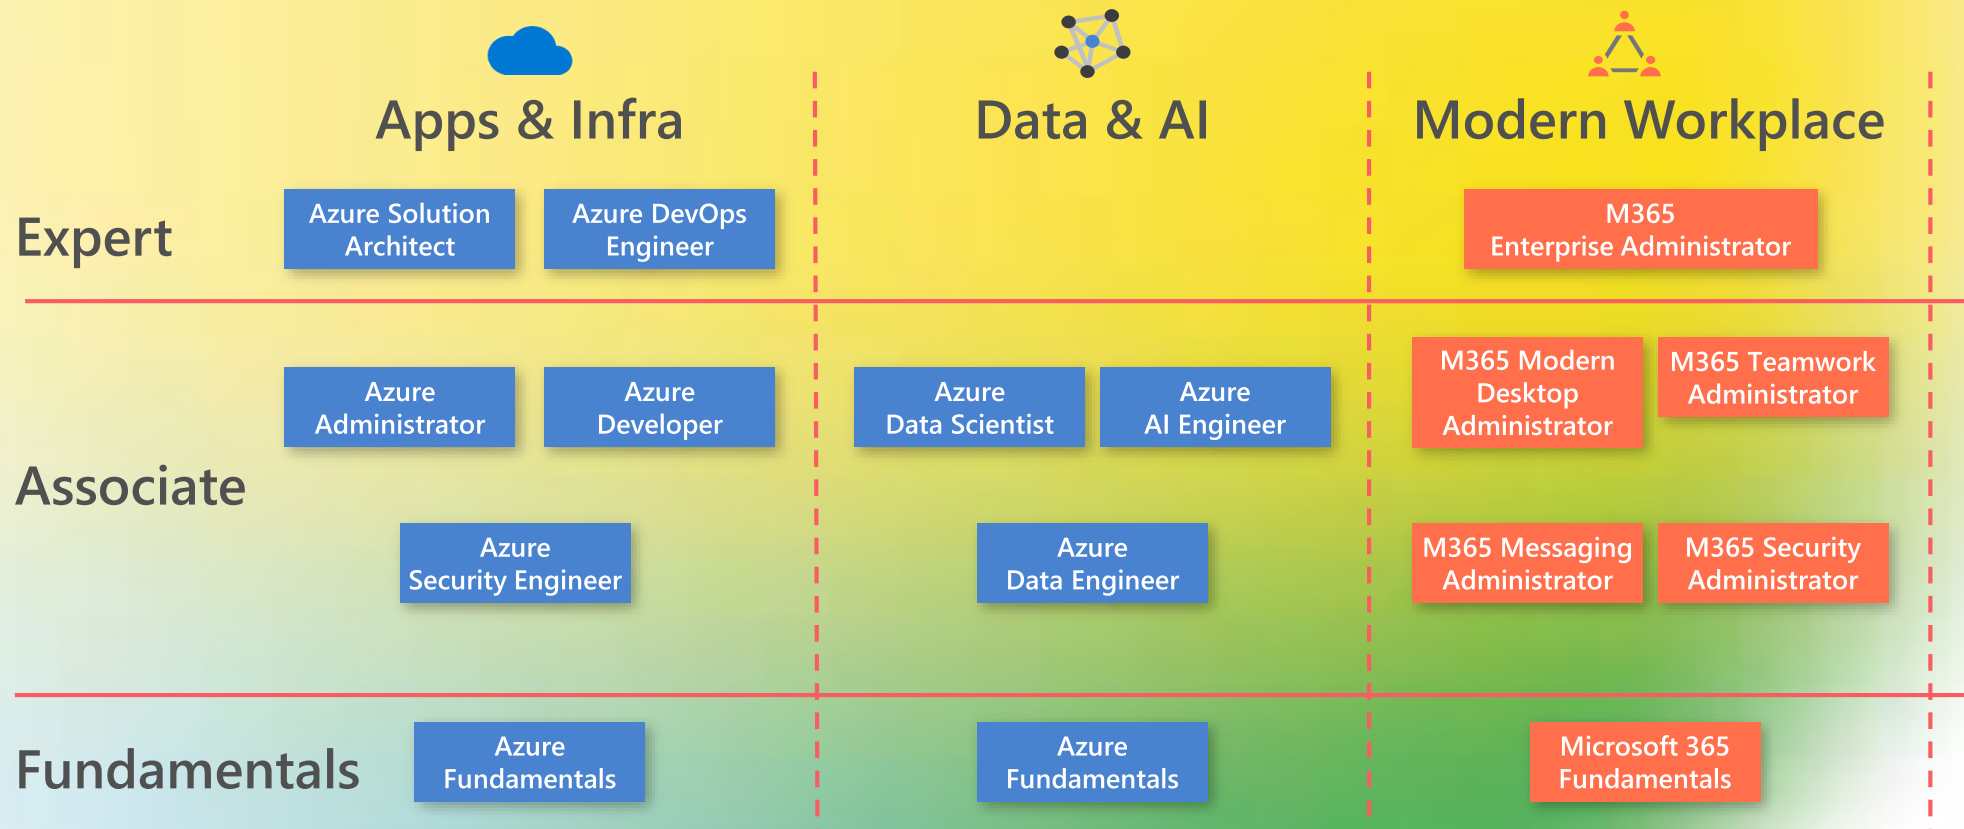

Digital Competence. Made of People.

digicomp

“

Anything is possible for a company when its culture is about **listening, learning, and harnessing individual passions and talents** to the company's mission.

”

- Satya Nadella, *“Hit Refresh”*

Our Four Learning Dimensions

Microsoft Certification Overview

We offer you any current role-based certification track to match your individual needs and requirements.

Certification Track Offering

We provide you globally with any Microsoft certification mixing online self-study by way of MOOC & MS Learn with instructor-led elements.

Hybrid long-term online track:

Live online **instructor-led** sessions

Guided **social learning**

Exam **certification** workshop

Time to certification: **2-4 months**

Short-term in-class boot camp:

Intensive off-site in an **all-inclusive hotel**

Perfect distraction-free **learning environment**