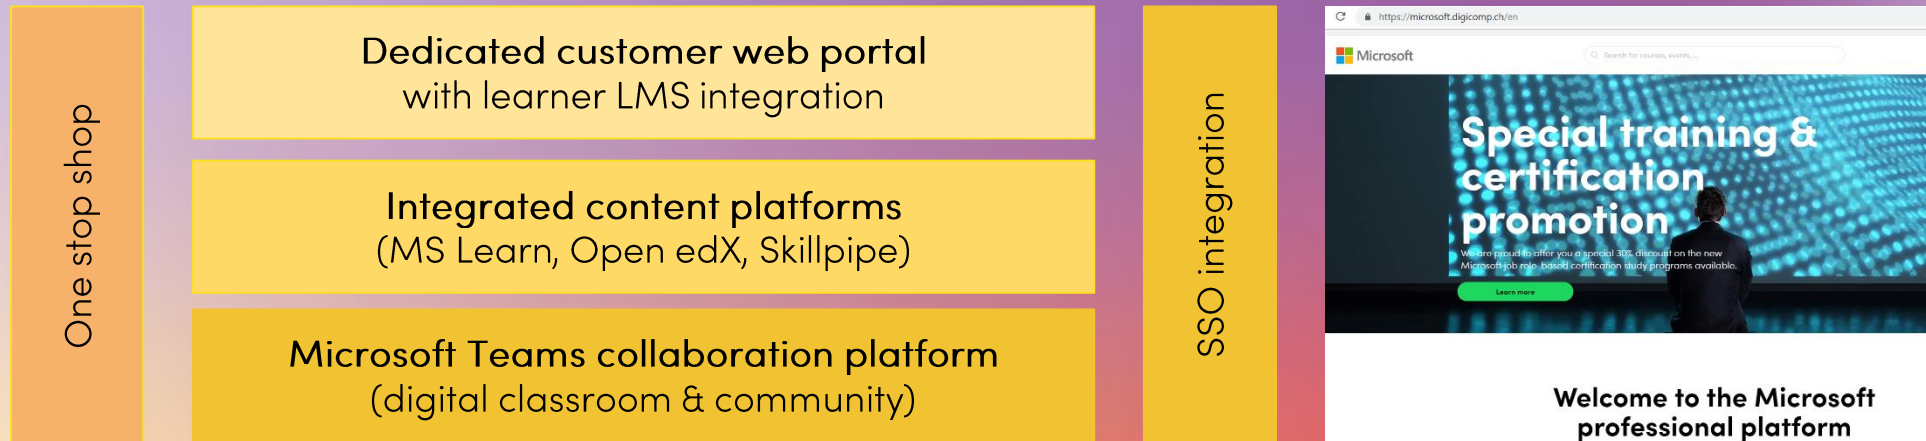

Digital Learning Platform

Digicomp runs a digital learning platform environment that enables a scalable hybrid learning approach. The system is designed to minimize manual administration tasks and provides the necessary flexibility in the execution of local and global training projects.