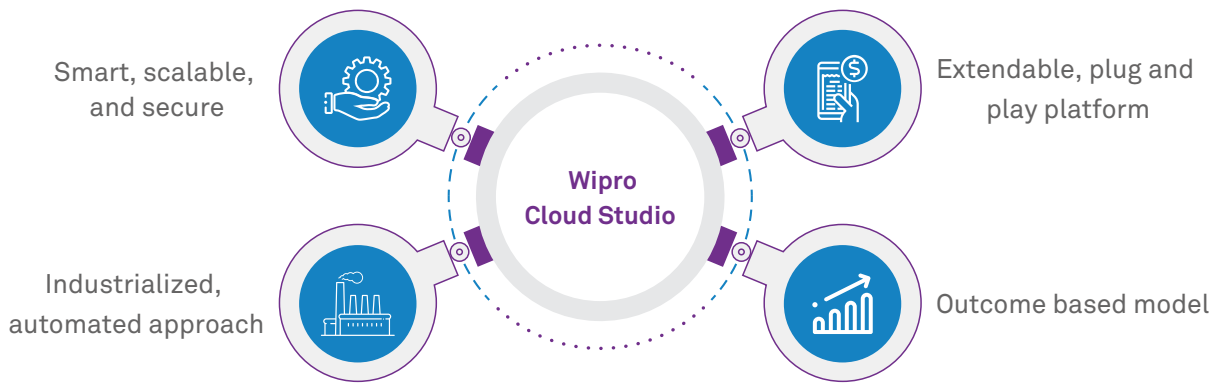

Built on a shared service model, Wipro Cloud Studio is designed to deliver:

Business acceleration	Customer Experience	Connected Insights
5x faster Cloud adoption at 30% lower costs	3x faster business acceptance, 90% automated post-migration activities	360° view of IT Estate enabling informed decisions

Wipro advantage

Winning With Cloud

Wipro empowers enterprises in their continuous transformation journey by providing full stack cloud services - Edge to Cloud - across domains delivered through Cloud Studios. Wipro's unique 'Business First' strategy and industrialized solutions approach supported by strong industry domain and partner ecosystem position them

uniquely to help the enterprises of tomorrow to drive customer experience, business acceleration and connected insights.

For more information please visit:
wipro.com/cloud
or reach out to cloud.marketing@wipro.com