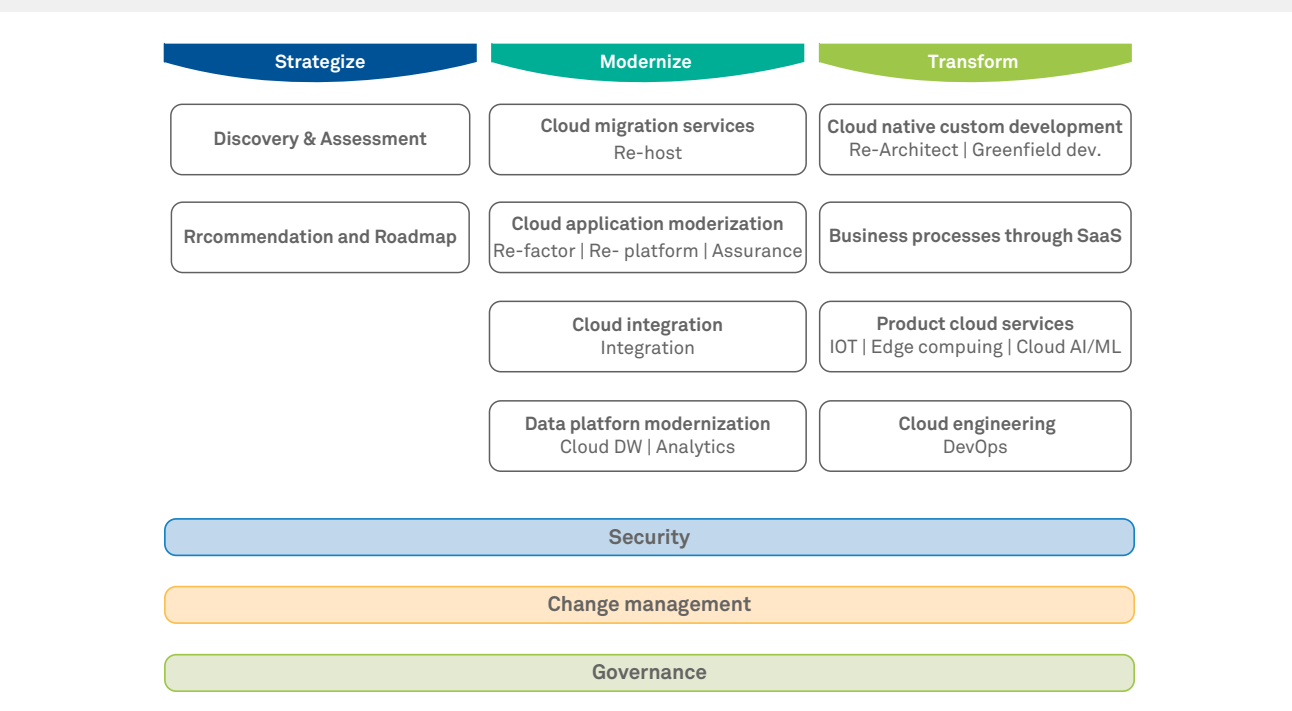

## Industry challenges

Everything from the way we bank, shop, travel has changed and, is made easy with the click of a button – with every transaction and interaction – anywhere, anytime. The utilization of Cloud computing has evolved from simply a means to cut

costs or increase efficiencies, to a foundational component of business transformation. Cloud 2.0 era is all about enabling business acceleration, providing superior customer experiences and connected insights.

## Wipro Cloud Studio

Wipro Cloud Studio is a one-stop marketplace that enables our customers to reimagine their cloudification journey and accelerate cloud adoption. Leveraging a highly automated and industrialized approach our Cloud Studio enables ‘lift and shift’, re-factor, re-platform and deploy a

Built on a shared service model, Wipro Cloud Studio is designed to deliver:

Business acceleration	Customer Experience	Connected Insights
5x faster Cloud adoption at 30% lower costs	3x faster business acceptance, 90% automated post-migration activities	360° view of IT Estate enabling informed decisions