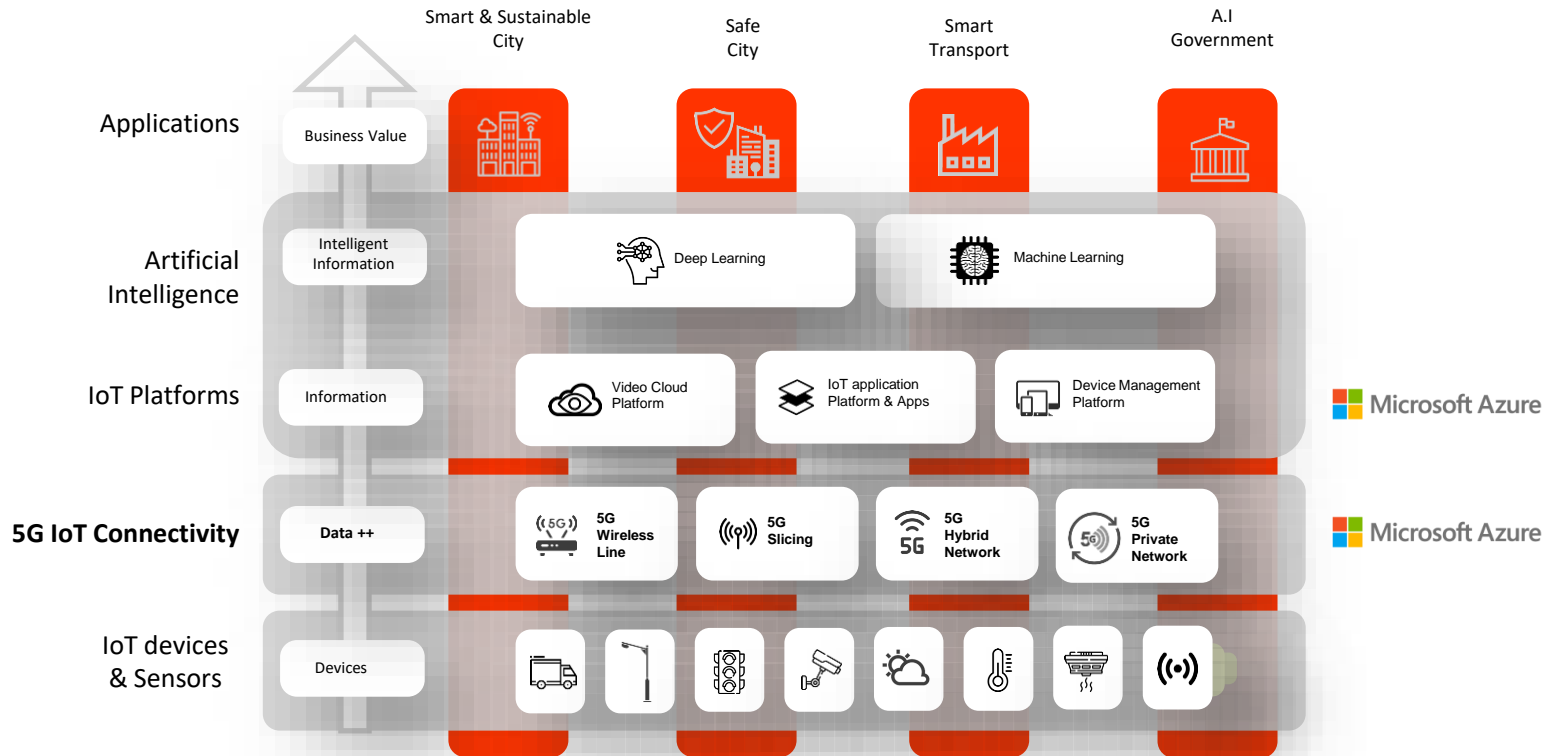

5G Private Mobile EDGE Computing

Industry X.0 powered by 5G

5G, IOT & AI Evolution

Multi-technology platforms to provide industry solutions

5G is HERE

New waves of Innovation

5G is the new generation of radio systems and networks architecture delivering extreme broadband, ultra-robust, low latency connectivity and massive network which will transform technologies and industries

10X

Decrease in latency:
Delivering latency as low as 5ms

10X

Connection density:
Enabling more efficient signaling for IoT Connectivity

10X

Experienced Throughput:
Bringing more uniform, multi-GBPS peak rates

100X

Network Efficiency:
Optimizing network energy consumption with more efficient processing

3X

Spectrum Efficiency:
Achieving even more bits per Hz with advanced antenna techniques

100X

Traffic capacity:
Driving network hyper-densification with more small cells everywhere

- 1 Flexible solution for integrating edge compute, networking and applications on choice of edge platforms
- 2 Designed for operators and system integrators to deliver high performance MEC use cases to enterprises