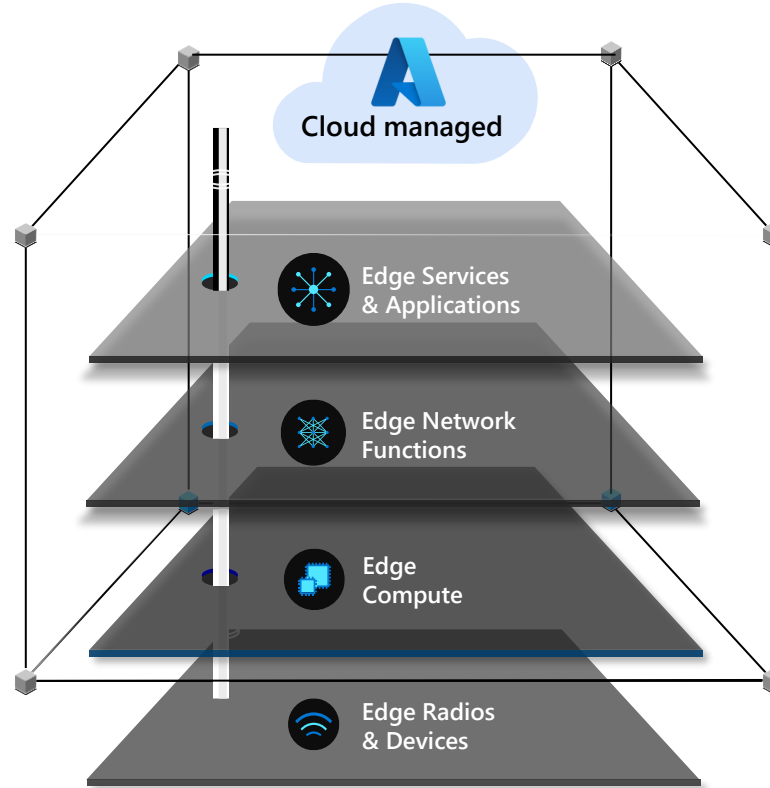

**5G Dedicated Experts
& Partners**

Joint GTM with Microsoft

 Microsoft Azure

5G Private Networks

5G Private Mobile EDGE Computing

5G Private Network Solution Offering

- Mission Critical **Ultra-Low latency and high throughput**, increased **device density**
- Business Grade **Security & Privacy** with fast and private processing
- Enhanced **data isolation and privacy**
- **Increased device density**, improved latency, and more reliable coverage **QoS and SLAs**
- Targeting **large scale deployments in square kms**
- **Turnkey solution** delivered and managed by Etisalat

RAN
Private radio

5G Core
Private Core & Transport

Devices
IoT sensors
CPEs

Services
Private network

Applications
Industrial Apps

Support
Device & network mng

High level architecture

Service Components

- **Microsoft Azure Private Core**
- Dedicated Radio Access Network
- Transport layer & CPEs,
- Ubiquitous connectivity & Dedicated SIMs
- Corporate & Industrial Applications adds-on

What is Azure private MEC?

- 1 Flexible solution for integrating edge compute, networking and applications on choice of edge platforms
- 2 Designed for operators and system integrators to deliver high performance MEC use cases to enterprises