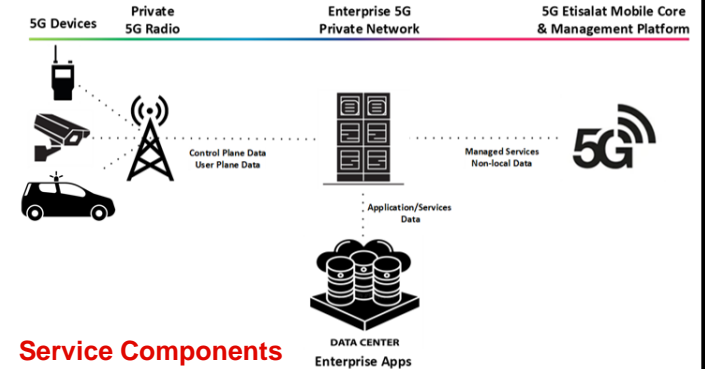

**5G Dedicated Experts
& Partners**

Joint GTM with Microsoft

 Microsoft Azure

5G Private Networks

5G Private Mobile EDGE Computing

5G Private Network Solution Offering

- Mission Critical **Ultra-Low latency and high throughput**, increased **device density**
- Business Grade **Security & Privacy** with fast and private processing
- Enhanced **data isolation and privacy**
- **Increased device density**, improved latency, and more reliable coverage **QoS and SLAs**
- Targeting **large scale deployments in square kms**
- **Turnkey solution** delivered and managed by Etisalat

RAN
Private radio

5G Core
Private Core & Transport

Devices
IoT sensors
CPEs

Services
Private network

Applications
Industrial Apps

Support
Device & network mng

High level architecture

Service Components

- **Microsoft Azure Private Core**
- Dedicated Radio Access Network
- Transport layer & CPEs,
- Ubiquitous connectivity & Dedicated SIMs
- Corporate & Industrial Applications adds-on

What is Azure private MEC?

- 1 Flexible solution for integrating edge compute, networking and applications on choice of edge platforms
- 2 Designed for operators and system integrators to deliver high performance MEC use cases to enterprises