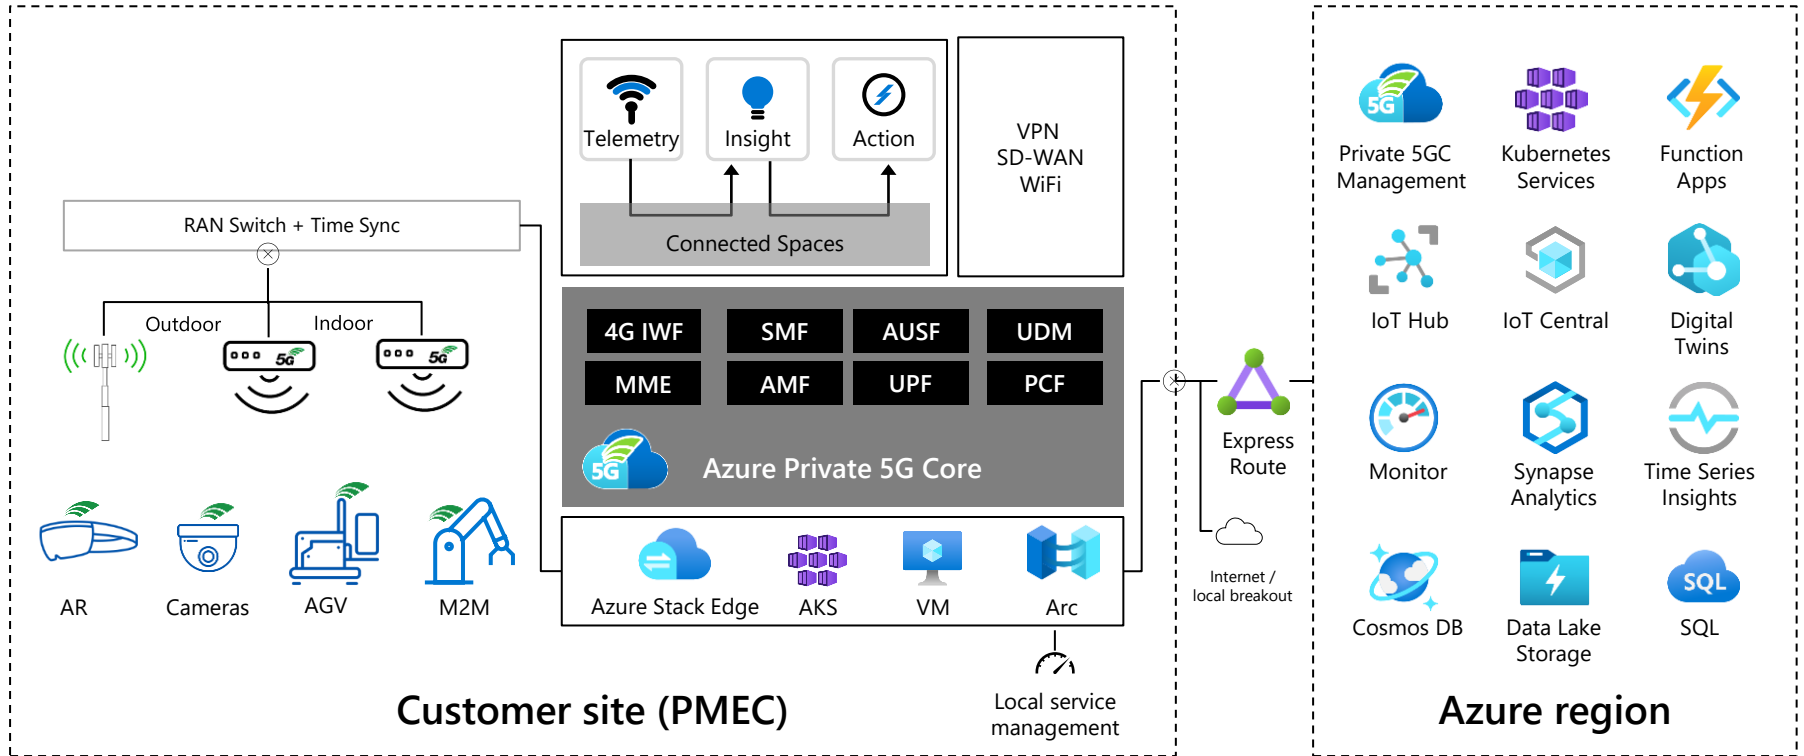

Microsoft Azure Deployment Architecture