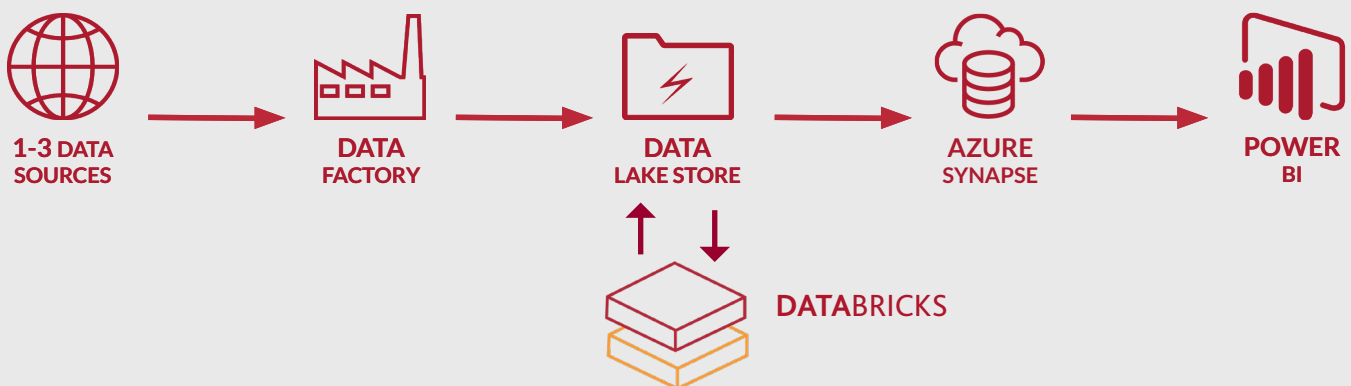

Synapse Jumpstart Data Modernization PoC

What is the value?

The Synapse Jumpstart Proof-of-Concept (PoC) is a pilot analytics project designed to start your data modernization journey off on the right foot. Leveraging the power of Microsoft Synapse Analytics, Azure Purview, and Power BI, this PoC will take you from web-based applications to the cloud, and show you how your most valuable resource — your data — can be turned into meaningful, interactive insights, in just a matter of weeks.

How does it work?

Our data experts offer accelerated technical advisory, assessing your environment and existing infrastructure to better understand the most effective way to modernize your data to help you meet your desired business outcomes. We will establish areas of focus

Deliverables

- Accelerated Technical Analysis & Advisory
- Synapse Analytics services deployed in Modern, Cloud-Based Architecture
- Interactive Power BI Data Visualization Dashboard
- Presentation for Phase 2 Roadmap

within Synapse, and deploy a roadmap based on your customized priorities that includes a data foundation, security, analytics, and data governance. In just 4 weeks, you will have access to engaging data visualizations that offer deep insights at a glance, with an optional Purview setup.

Architecture

Proud
sponsor