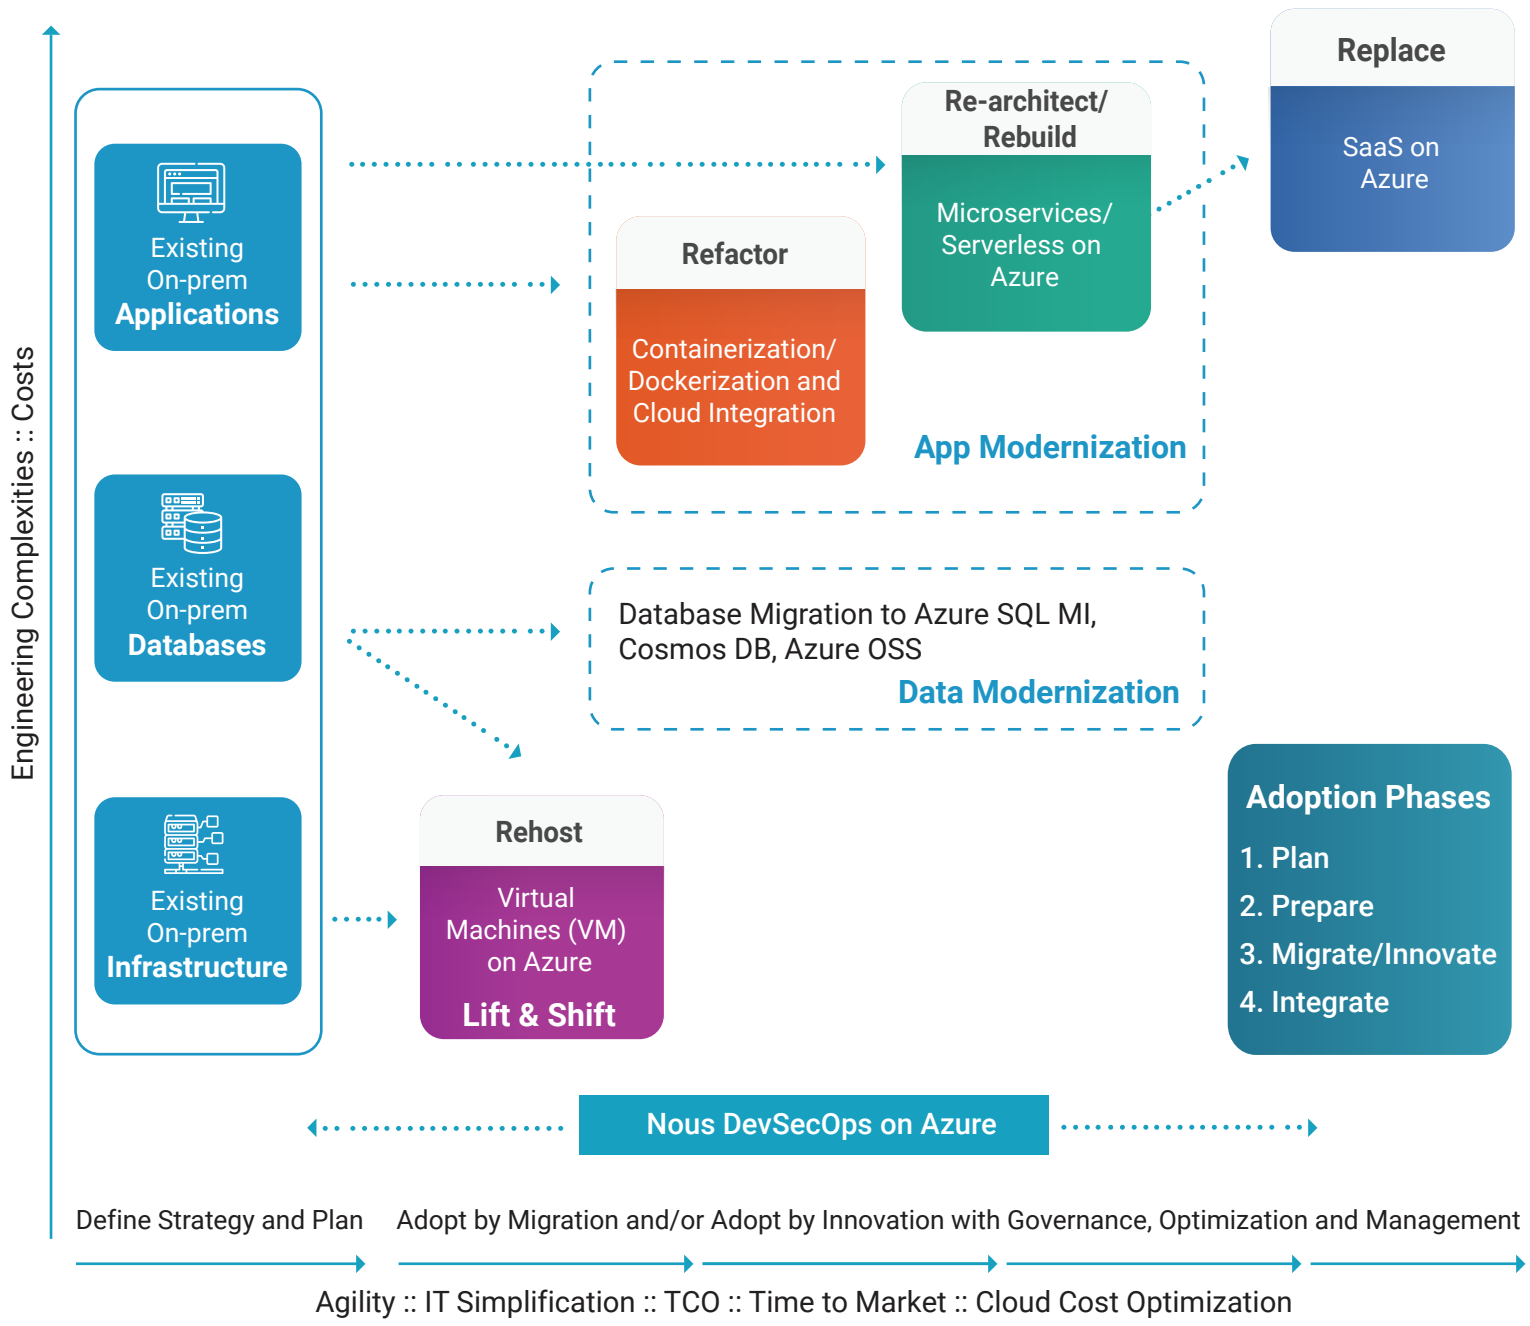

Nous APPA™ for Accelerated Azure Adoption: 4-Week Proof of Concept

Nous APPA™ enables organizations to adopt Azure cloud successfully. Based on the Azure Cloud Adoption Framework and best practices, Nous APPA™ provides assessment, plan, and roadmap for businesses and IT to collaboratively embark on a successful Azure cloud journey in a customer environment.

Microsoft Partner

Gold Data Analytics
Gold Data Platform
Gold Cloud Platform
Gold Application Development
Gold Application Integration

Microsoft

Nous APPA Framework Overview

Engagement Plan

 Plan Week 1	 Prepare Week 2	 Migrate Week 3	 Integrate Week 4
<ul style="list-style-type: none"> • APPA - CAF workshop • Analysis and assessment of existing/target IT assets (infra, DB, apps, etc.) • Identify target workloads for cloud adoption/migration and capture relevant processes, workflows, dependencies, stakeholders, etc. • Define business case for cloud adoption, priorities, processes, and ROI model 	<ul style="list-style-type: none"> • Formulate RACI matrix • Define pilot workload migration timelines • Technical architecture and perf/security baselines • Inventory resources for identified workload - VMs, network, apps, etc. • Cost estimation using Azure Pricing Calculator • Setup/create Azure mgmt. hierarchy, naming standards, resource tags, etc. 	<ul style="list-style-type: none"> • Access policies, RBAC, etc. • Azure security center to enforce and automate governance decisions • Migrate identified workload to Azure • Map all dependencies and create network topology • Benchmark against prior-state performance/security baselines • Test run, validate 	<ul style="list-style-type: none"> • Integrate processes, workflows, dependencies, etc. and test run/validate • Demo migrated workload capabilities to business • Cost-model recommendation for best path to Azure adoption - PAYG, RI, EA, etc. • Create migration/innovation plan and strategy for full migration to Azure