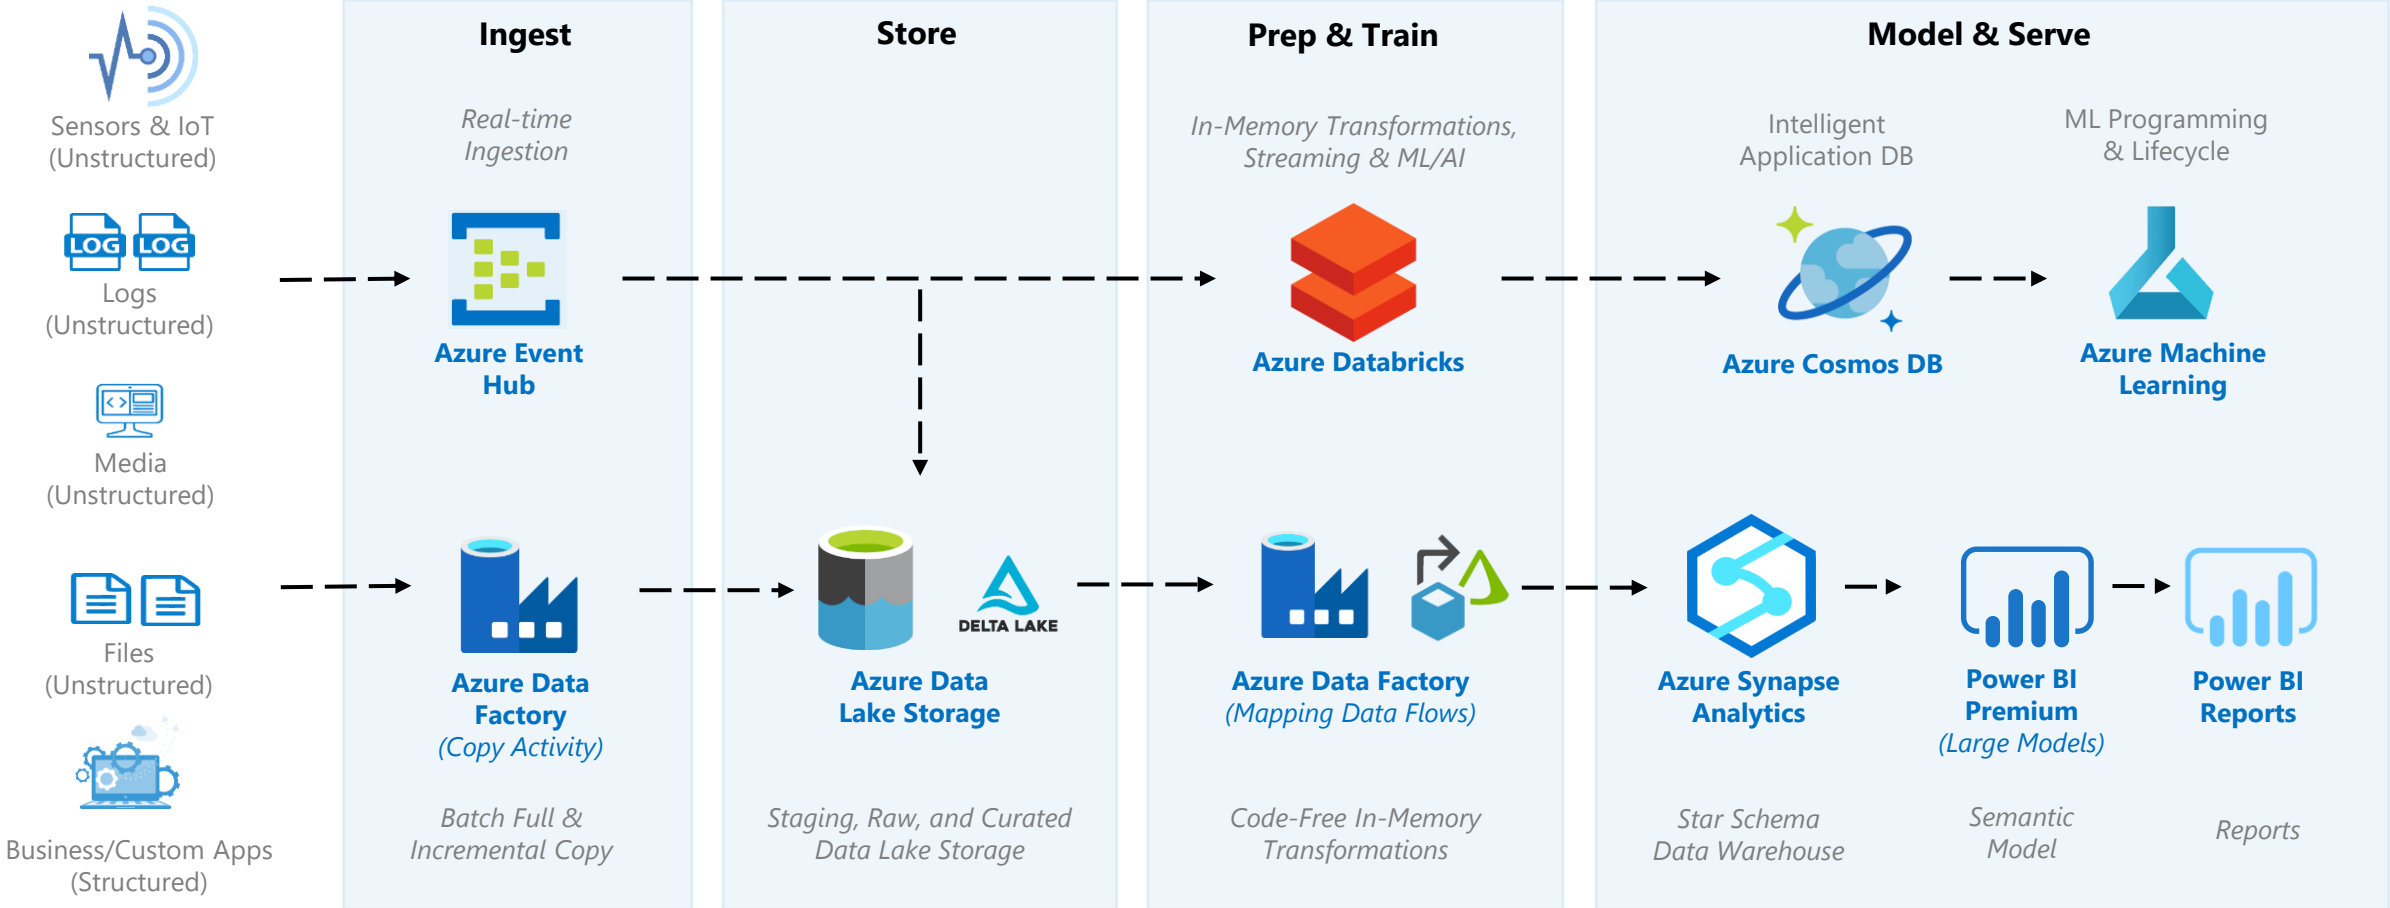

The logo for 3Cloud, featuring the text "3Cloud" in white with a blue cloud icon above the "3".

3Cloud

Azure Data & Analytics Platform

4 to 8-Week Engagement

1. Business use case envisioning and sculpting
2. Architecture design session
3. Platform build and deploy
4. Engagement showcase and readout

The logo for 3Cloud, featuring the text "3Cloud" in a white, sans-serif font. The number "3" is stylized with a blue cloud shape above it. The background of the slide is a dark blue, semi-transparent image of a person's hands working on a laptop and tablet.

Azure Data & Analytics Platform

Deliverables

- ✓ Architecture Description
- ✓ Deployed Platform Code
- ✓ Azure Data Environment
- ✓ Azure Cost Model
- ✓ Final Engagement Readout

Azure Data & Analytics Platform Architecture