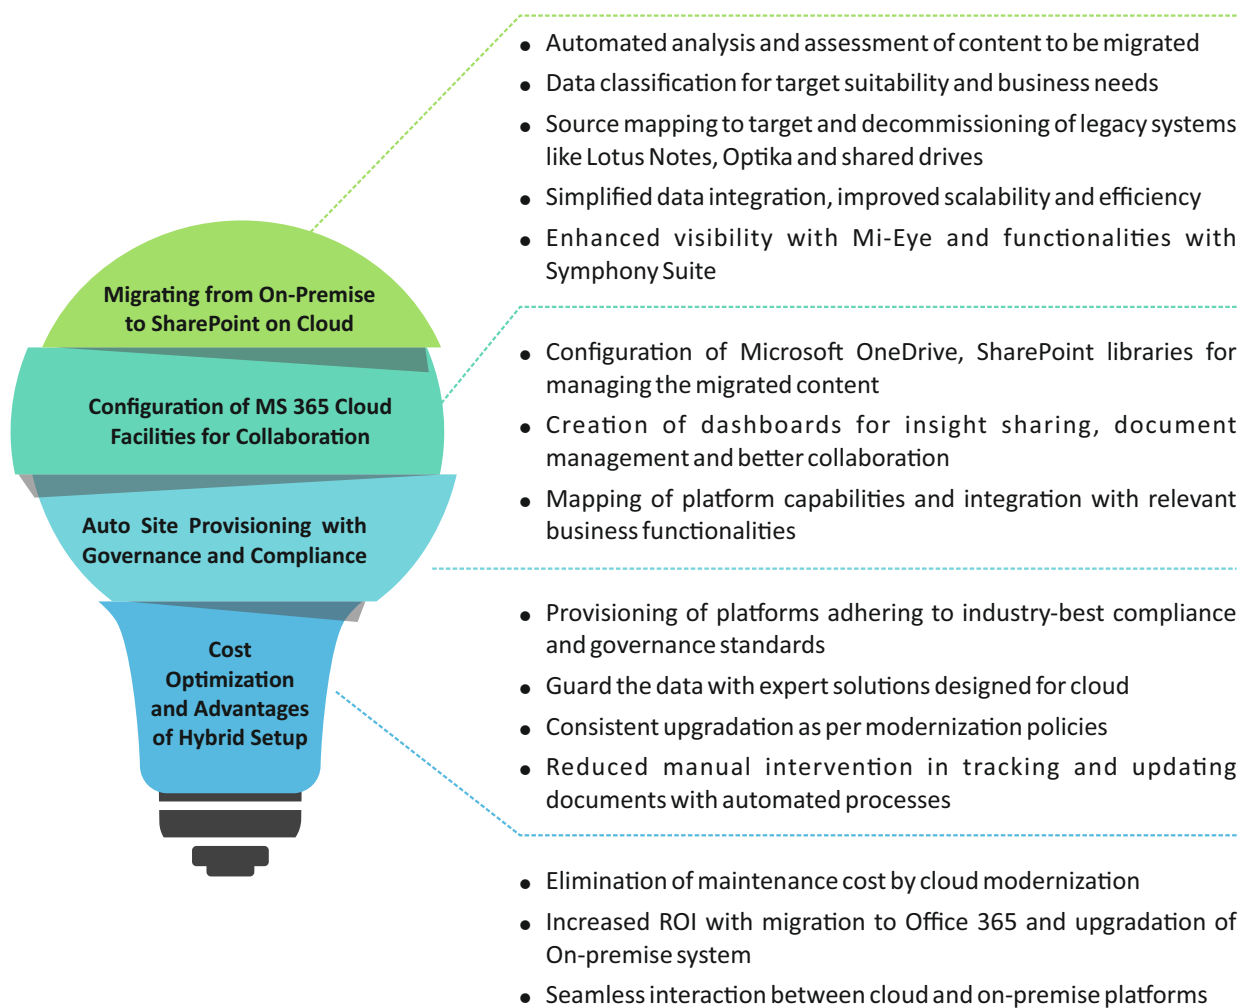

Migration Time  
Reduced

12+ Years

Expertise in Migration

60+

Successful  
Engagements

ITC Infotech brings efficiency in virtual collaborations with seamless Microsoft SharePoint migration from legacy systems to on-premise and to cloud. We assess project gaps and incorporate advanced tools as per migration factory framework.

## Key Accelerators Powered by Migration Factory

### Mi-Eye Framework

- End to end visibility for all processes
- Schedule automated migration jobs & reruns to rectify errors
- Dashboards to track the migration activities