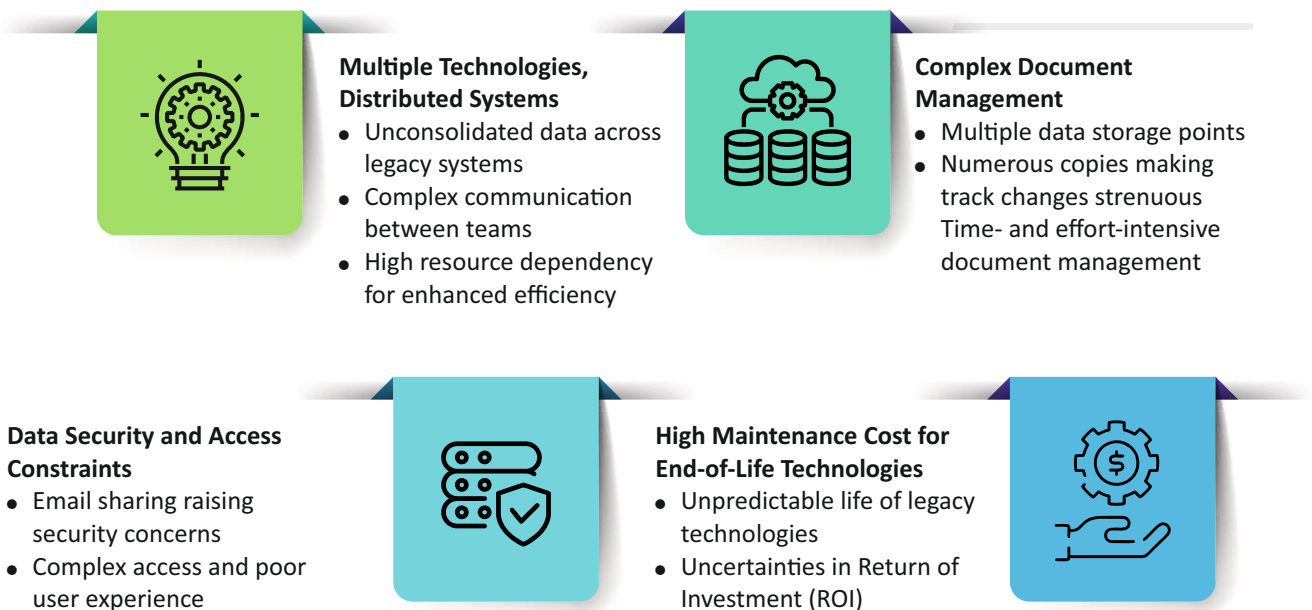

ITC Infotech is leading the game with 100% success rate in migration solutions over the past 12 years. Expertise in multiple technologies supported more than 200,000 users and terabytes of data during project execution.

Our migration framework and accelerators are built to achieve zero data loss, faster migration and seamless business continuity. It enables organizations to increase the collaboration maturity level in all aspects, including people, process and technology.

Microsoft SharePoint: The Keyword for Better Collaborations

Microsoft has been consistently upgrading Office 365, SharePoint and other collaboration solutions. SharePoint on cloud paves the way for easy integration, file sharing and faster digital transformation.

End of life legacy technologies such as Lotus Notes, custom home-grown old applications and other file sharing systems, though had its benefits, leave us wanting more in this new age. Changing business acumen and collaboration fuels the need for migration to greener pastures like cloud and upgrading SharePoint to the latest version. This helps to stay advanced and flexible and gain better ROI with cloud intelligence and automation.

Challenges Driving SharePoint Migration