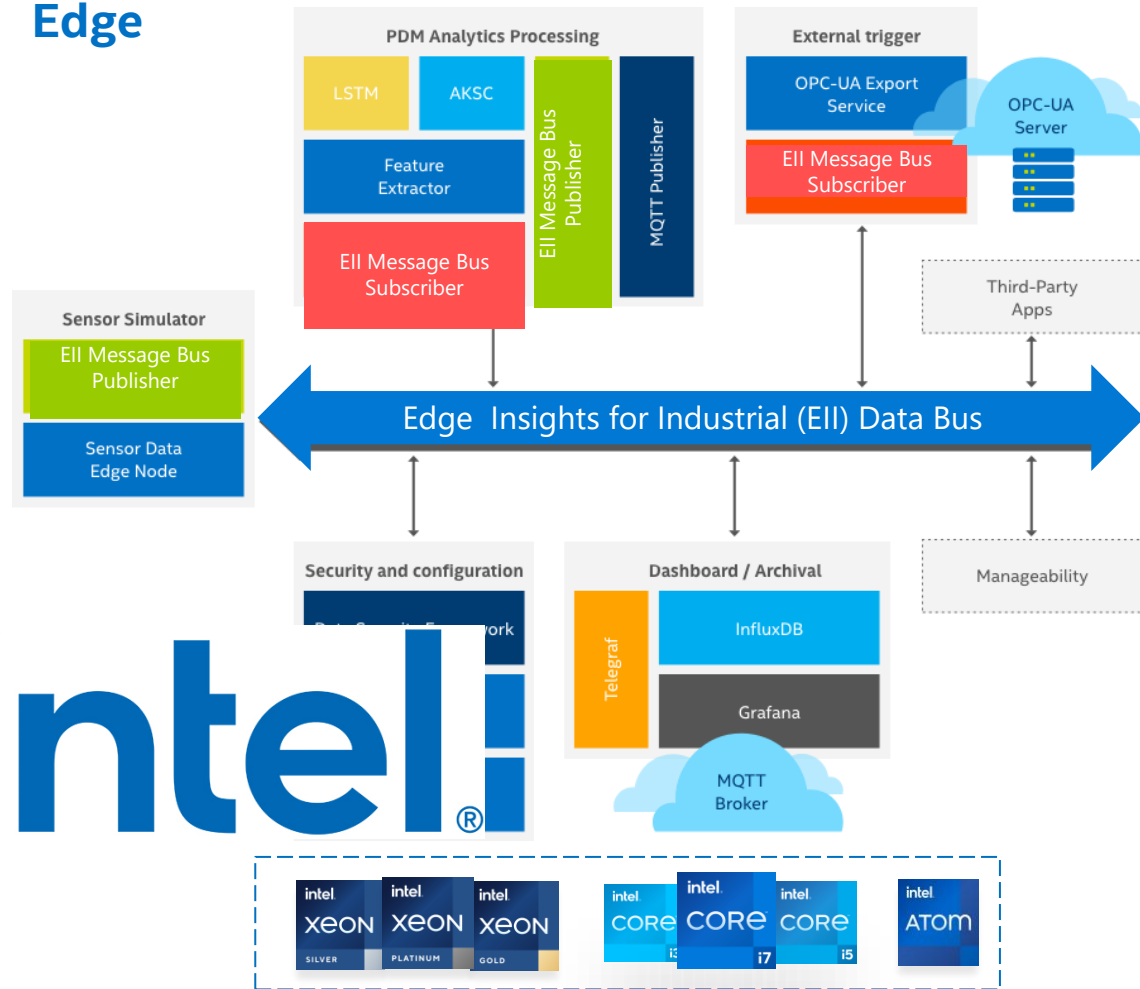

Rotor Bearing Defect Detector

Industrial Solution (Time-Series)

Rotor Bearing Defect Detector <-> Azure IoT Central

(Intel® Edge Insights for Industrial Time-Series Ref. Impl.)

Edge

Cloud

Useful Links for Intel® Devices