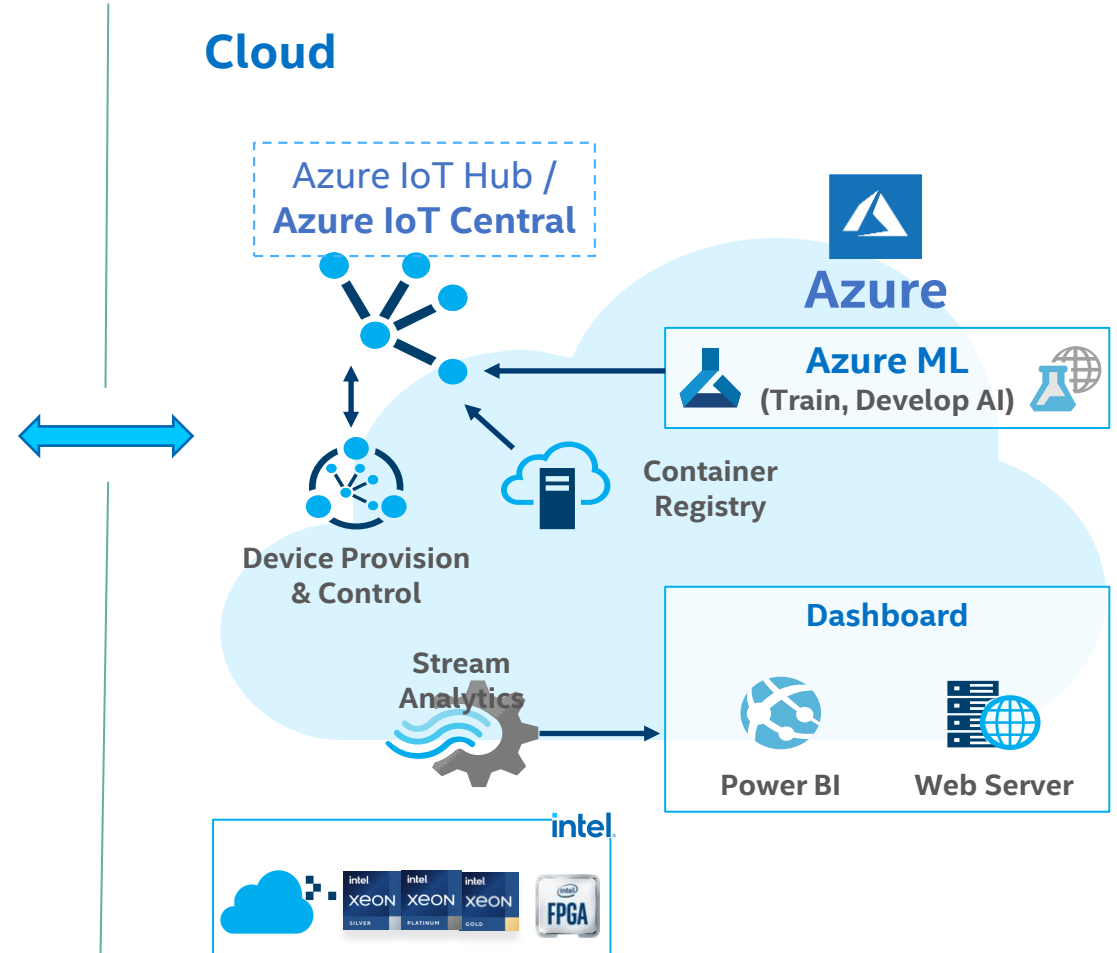

Rotor Bearing Defect Detector

Industrial Solution (Time-Series)

Rotor Bearing Defect Detector <-> Azure IoT Central

(Intel® Edge Insights for Industrial Time-Series Ref. Impl.)

Edge

Cloud

Useful Links for Intel® Devices