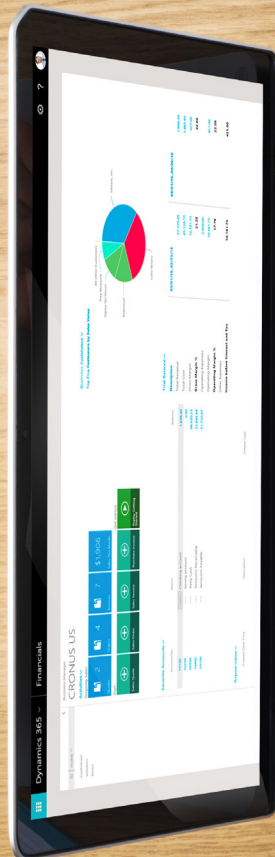

# Customer Engagement Starts Here

You Set High Goals for the Future.

Now you need a partner that will bridge the gap between technology and IT. The right equipment and years of experience will keep your company sure-footed on their way to peak performance. We create Customer Engagement solutions that work for you built in Microsoft Dynamics 365.