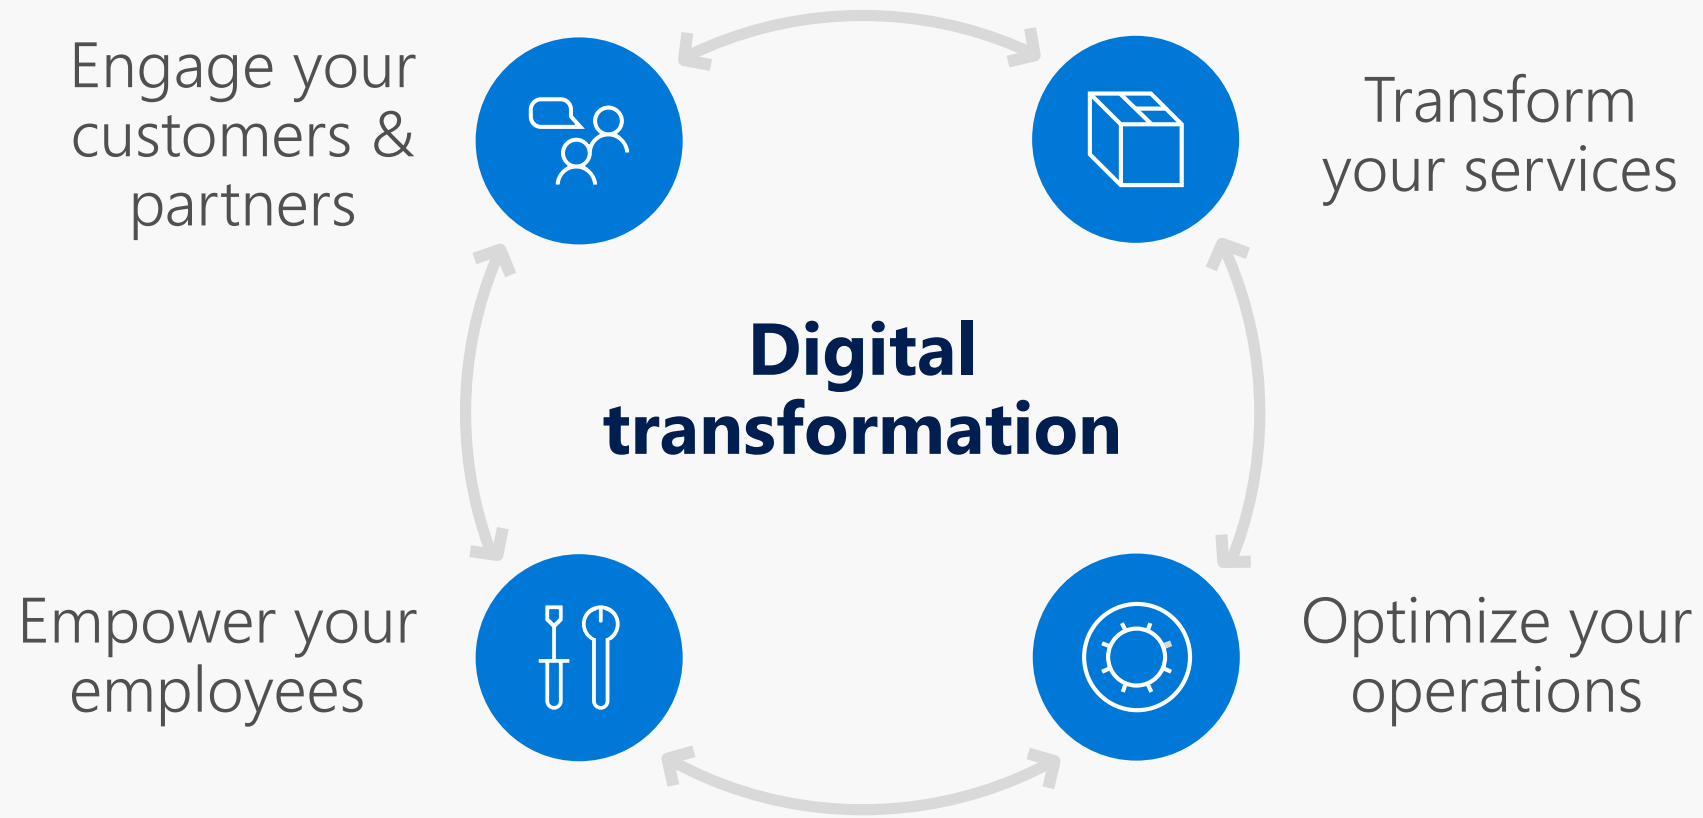

# What is an Azure Foundation?

- An introduction to the Microsoft Azure Cloud
- Boosts staff confidence in using Azure toolset and portal
- A base Microsoft Azure environment that implements Microsoft best practices
- A cloud environment that can be used for production workloads or further internal testing
- A limited demonstration and setup of more complex Azure Cloud services
- Intended to be interactive - focusing on tooling over slides. Tangents are welcomed!