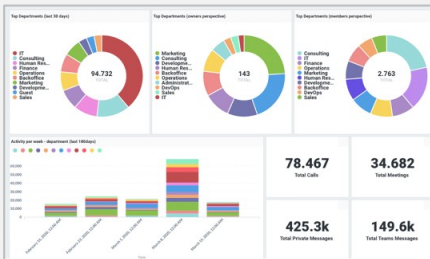

**BINARY TREE**  
Powering Enterprise Transformations®

Increase productivity and workload adoption with Office 365 and Teams monitoring and reporting

## Expert Analytics for Microsoft 365 Monitor Cloud Performance and Increase Productivity with Actionable Insights into Office 365 and Microsoft Teams

Expert Analytics for Microsoft 365 is a modular solution that significantly improves Office 365 platform adoption and end user productivity resulting in better end user experiences and job satisfaction. It provides unrivaled Office 365 performance management and monitoring technology as well as best-in-class Teams analytics including connected workforce visualizations.

### Monitor Performance

Maintain and enhance your Office 365 user experience

Expert Analytics for Microsoft 365 provides the following reports to monitor the performance of Office 365 and enhance the experience of your end users:

- Operational Dashboard
- Environment Overview
- Overall license activity
- Workload Monitoring
- Mail flow
- Service Status