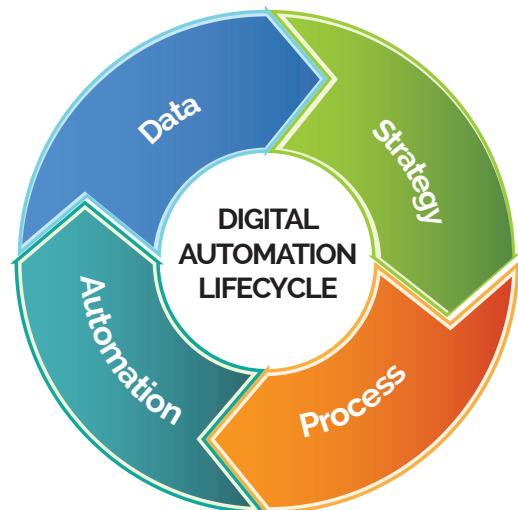

99.9%

Average uptime

We work with your business leaders to model and **continuously improve** your organization's processes through industry knowledge, technology innovation, and performance tracking to create **operational efficiency** and powerful, actionable data. Using our Digital Automation Lifecycle, we are able to identify and address business, process and technology needs quicker and in a meaningful way, using your data to provide the insight and foresight necessary to make better business decisions.

Strategy

Our Industry Experts align to your business and bring best practices, ensuring we identify and address the processes most impactful to your business goals and objectives.

Process

Business Process Management (BPM) helps bring efficiency, standardization and compliance to your processes by identifying automation opportunities, addressing resource gaps and implementing process management methodologies.

Automation

Our technical experts bring the latest technologies such as Robotic Process Automation (RPA), Artificial Intelligence (AI), Machine Learning (ML), Low Code No Code, Web/Mobile Apps and DevOps to ensure solutions provide the best user experience while providing scalability and sustainability.

Data

Accurate and real-time data is key to understanding business trends and making better decisions. Throughout the Digital Automation lifecycle, we look for opportunities to capture and use data from all your systems while our experts will create centralized views into your data that will help take you from making decisions based on the past to making them based on the future.