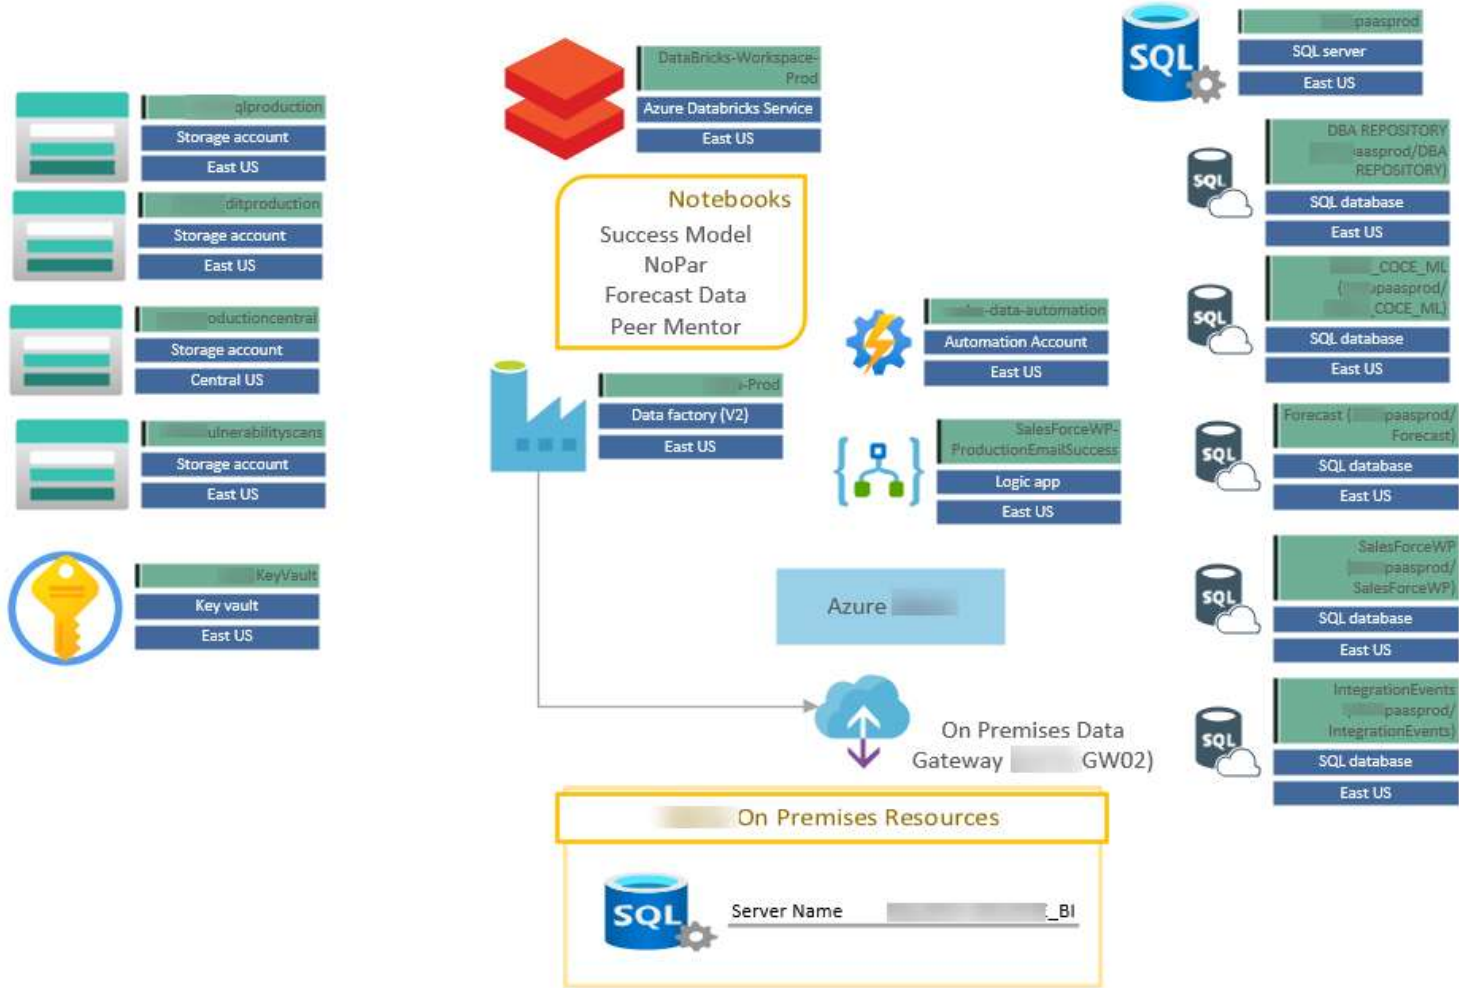

# Ntirety Data Services Architecture Examples

Azure Production  
 Subscription – -SUB-PROD-1  
 Resource group – east-rg-sqlpaas-001

# Data Science / Machine Learning Production

**BC Migration for DW Solution**