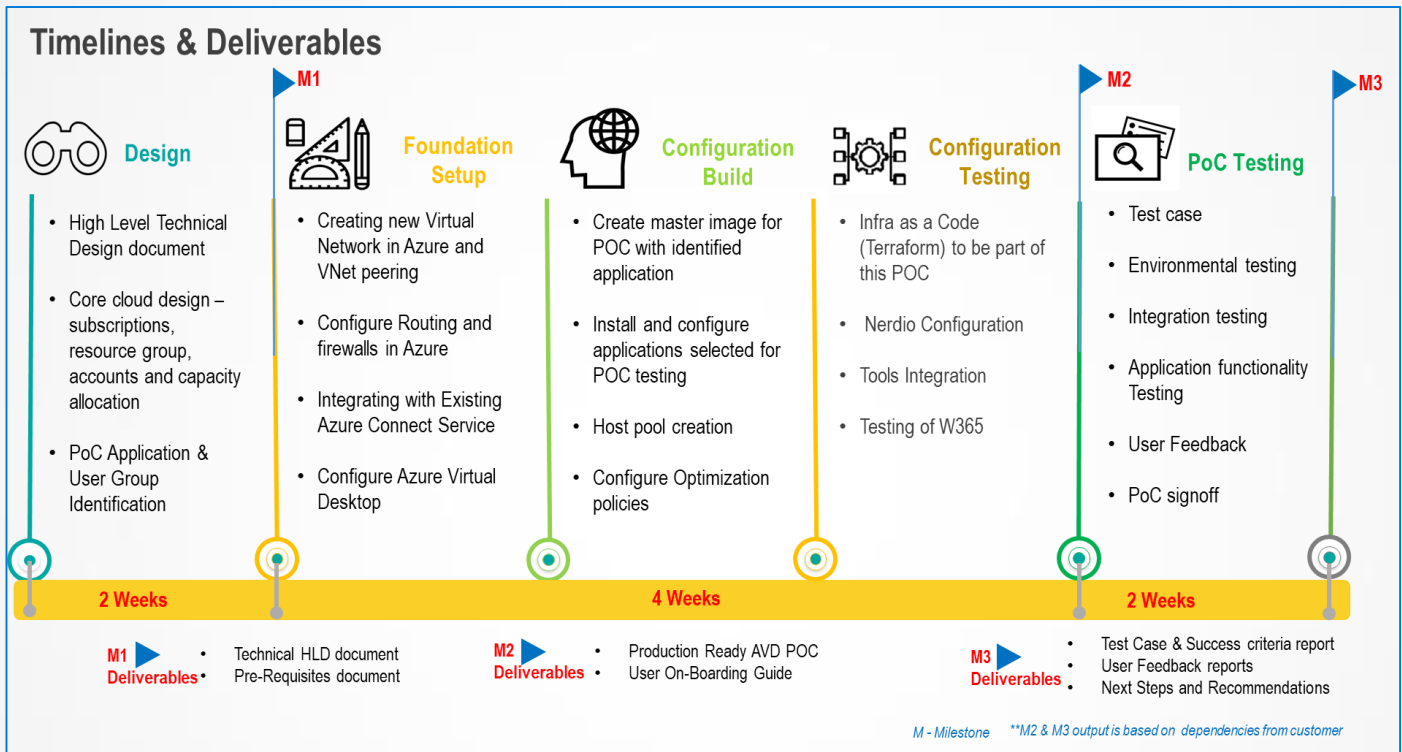

“

Jennifer Villalobos - Chief Digital and Technology Officer Prudential Life Assurance (Thailand) PCL

Microsoft Azure is an ever-expanding set of cloud computing services to help your organization meet its business challenges. With Azure, your business or organization has the freedom to build, manage, and deploy applications on a massive, global network using your preferred tools and frameworks.

WWW.MICROSOFTAZURE.COM

POC Approach

Azure AVD – Block Diagram - Indicative