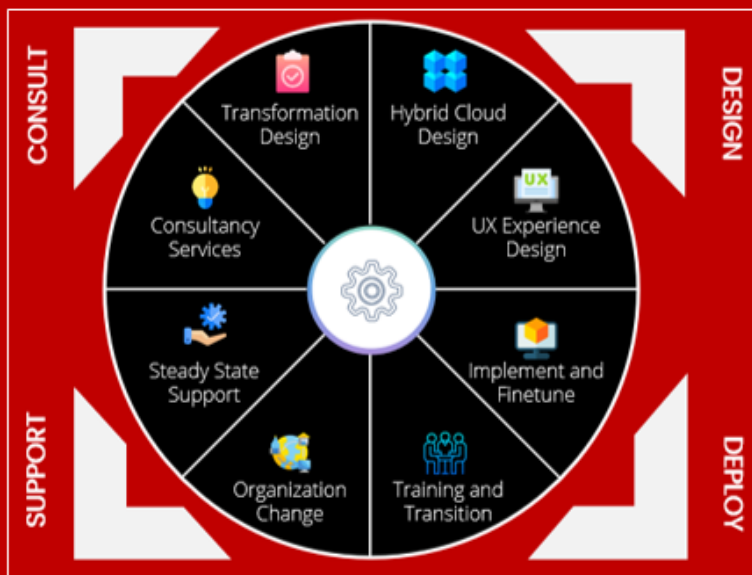

At Tech Mahindra, our answer to managing these waves of technology disruptions, while enabling non-linear growth is Cloud.Nxt.

WHAT WE OFFER

Our portfolio of services includes **C-A-D-I-O-S**

- Consulting / Strategy / Advisory
- Assessment , Design & Procure
- Deployment / Implementation & Configuration
- Integration with tools and 3rd party products
- Organizational Change Management
- Support Services

ITIL, PMP, Six Sigma and Prince 2
Trained and Certified resources

OUR VISION FOR CUSTOMERS ON DIGITAL WORKSPACE

Cloud-First & Always -On Platform	Anytime, Anywhere & Any Device (A3)	Simplified Operations	Robust & Contextual Security
Self Service & Automation (Onboard, User / Group & Role-based Access)	Delighted Digital Experience (Proactive Patterns and Experience Trending)	Workspace Layers (Agile Workspace - Layered OS, Apps & Data)	Enhanced Workspace Security (Enabling Remote Workforce with Zero Trust Maturity Model)

citrix **Microsoft Azure** **ivant** **Lakeside** **numecent** **vmware**

OUR STRATEGY

Design to align with DevOps

- Simplified but powerful design to approach complex transformation. Deliver features incrementally

Organizational Change Management

- Understand the requirements, cultural dynamics, security demands to design & automated migration

Service Delivery & Operations

- Governance, Service Levels & Operational Excellence to meet the demands of new age delivery tuned for Cloud.