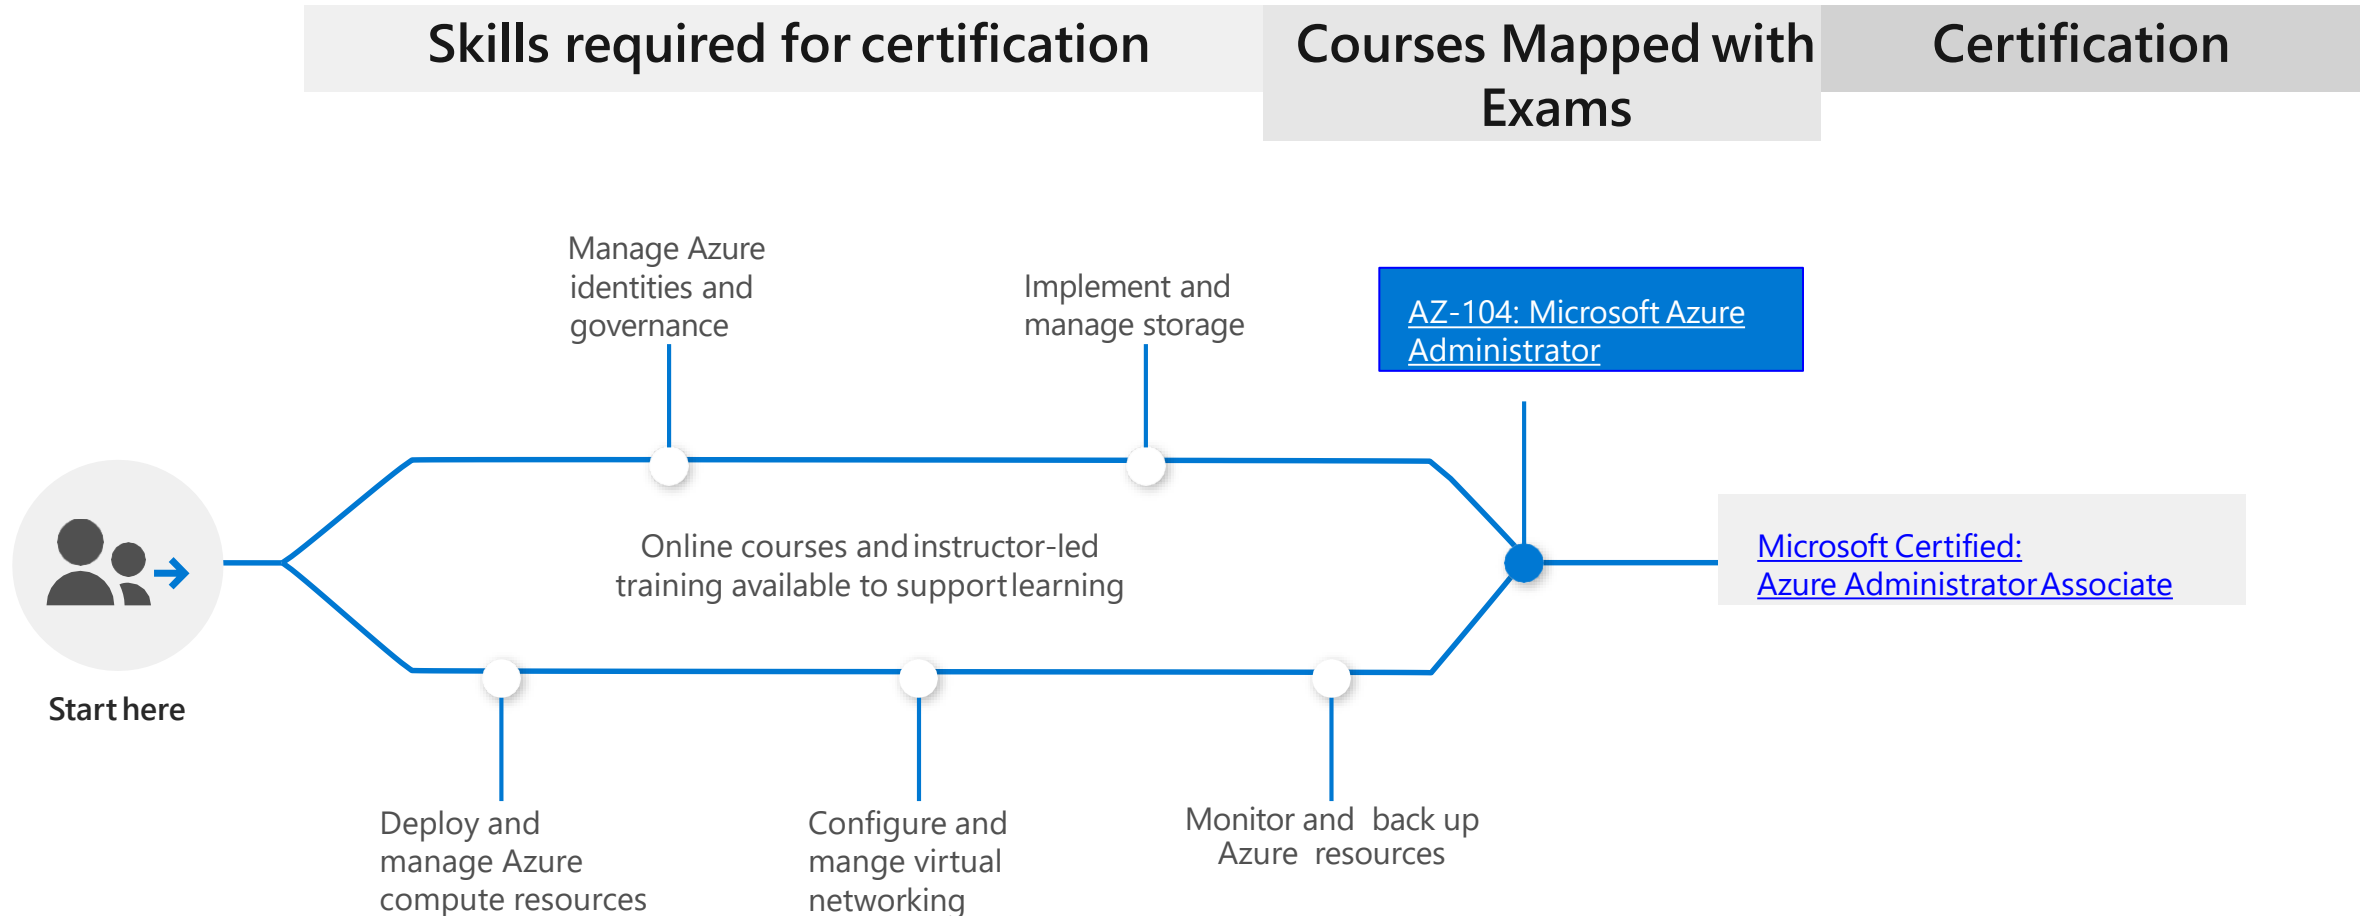

Microsoft training & certifications

Learning path for Azure Administrator Associate

Course details for Azure Administrator Associate

1 Instructor-led training course

Exam titles	Course title / training titles	Course ID	Course duration
Microsoft Azure Administrator EXAM AZ-104	Microsoft Azure Administrator	AZ-104T00	4 Days