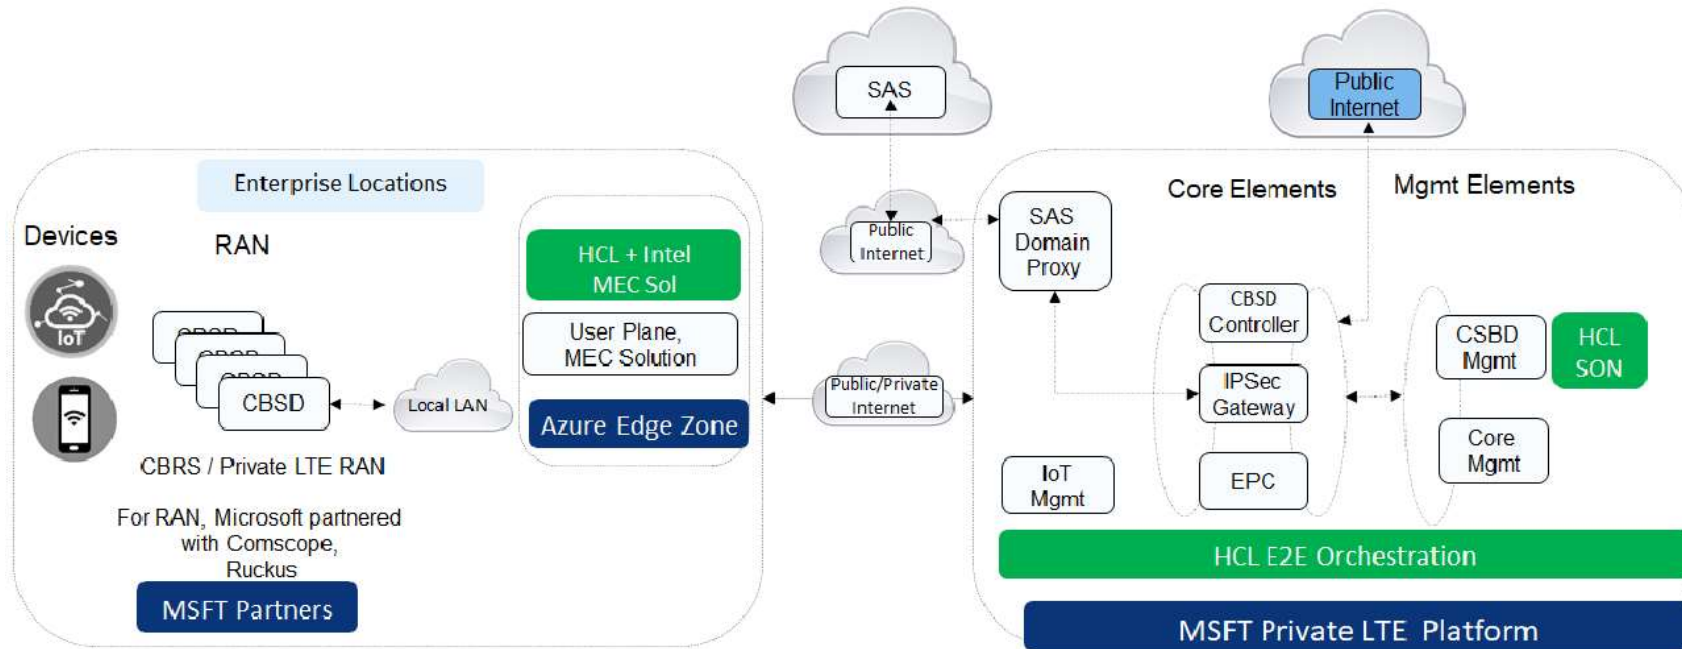

Hybrid Cloud Hosted Private LTE Architecture : HCL + Azure Solution

HCL Solutions / Services for MSFT

- E2E Orchestration Solution development on top of ACMP
 - SON integration, E2E orchestration of workloads
- MEC Analytics solution based on Intel partnership
- Use Case development for Private Networks