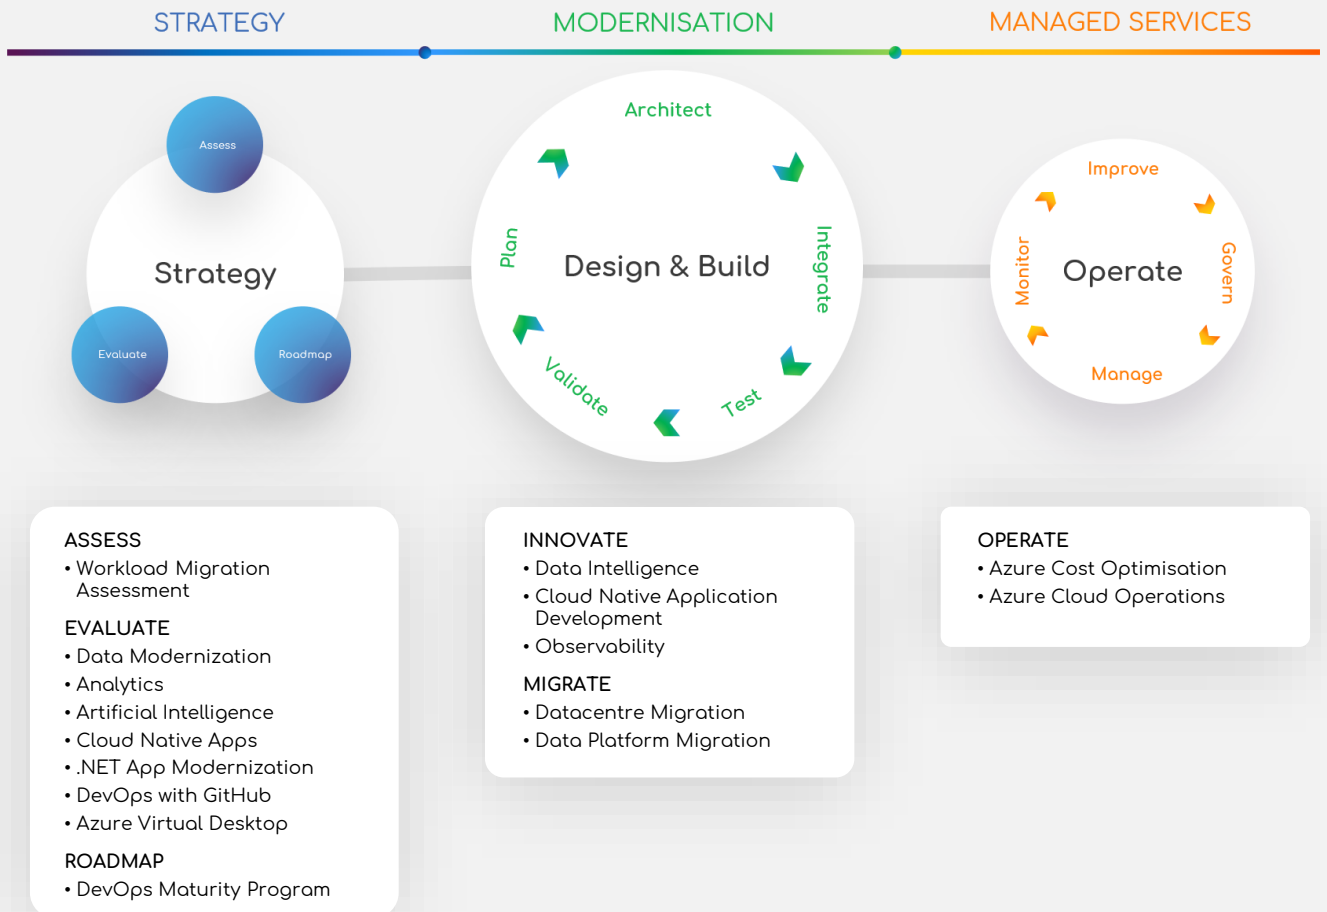

Piazza Duca D'Aosta, 12 MILANO
Phone: +39 0257501057 - sales@icubed.it

Microsoft
Partner

Gold Cloud Productivity
Gold Cloud Platform
Gold Communications
Gold Datacenter
Gold Windows and Devices