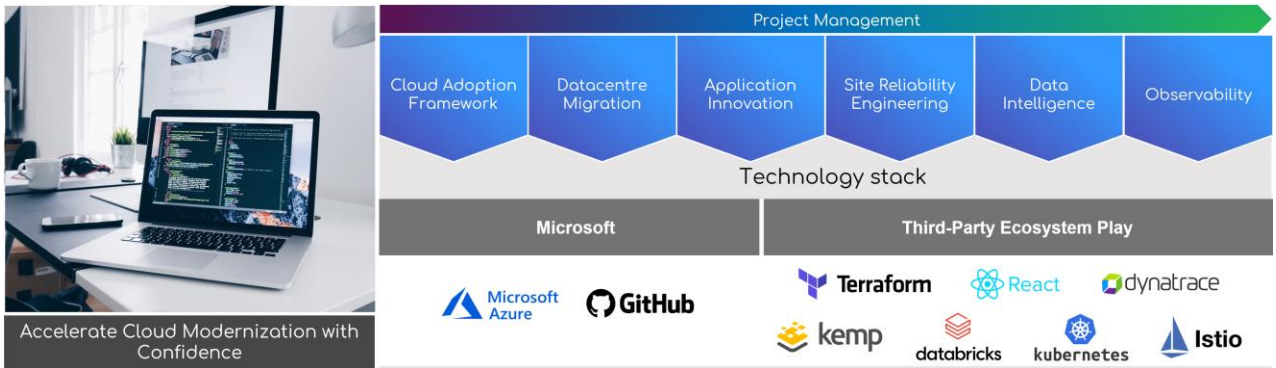

CLOUD SOLUTIONS

We leverage the cloud to help organisations build new revenue streams, increase agility and efficiency, be more resilient, and deliver incredible experiences by using our solutions.

SERVICES

The end-to-end services help customers in every phase of their cloud journey, developed through the strategy, modernization and managed services nucleos.