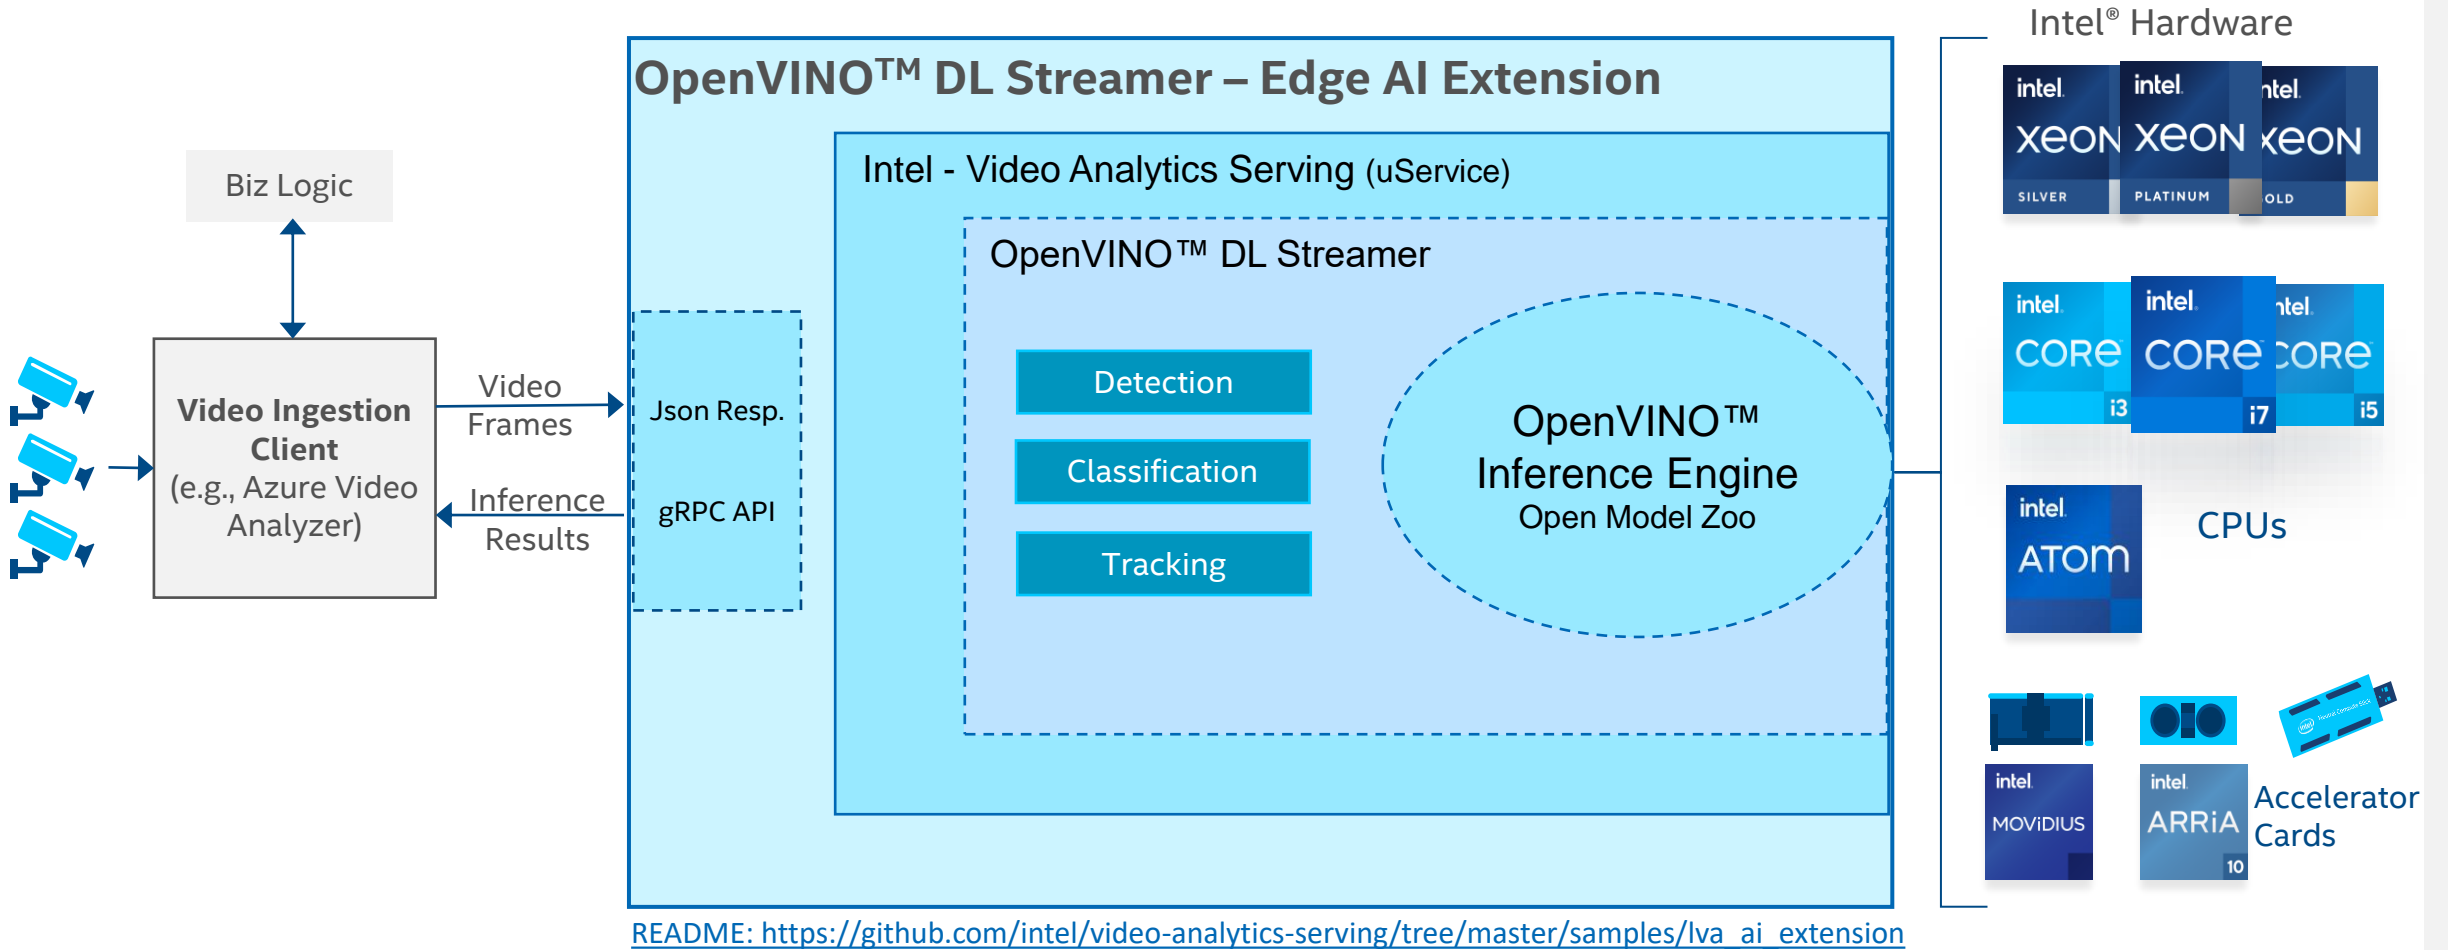

Video Analytics Serving based on OpenVINO™ DL Streamer

OpenVINO™ DL Streamer – Edge AI Extension

OpenVINO™ Toolkit + Live Video Analytics → Azure IoT

Accelerate Prototype to Production & Solution Deployment

DEVELOP ON HOST SYSTEM

& TEST on
**Intel® DEVCloud
for the Edge**

DEVELOPER KITS

Intel® Distribution of
OpenVINO toolkit

E.g.: AAEON UP Squared AI Vision
Developer Kit
IEI Tank AIoT Developer Kit

INCREASE PERFORMANCE