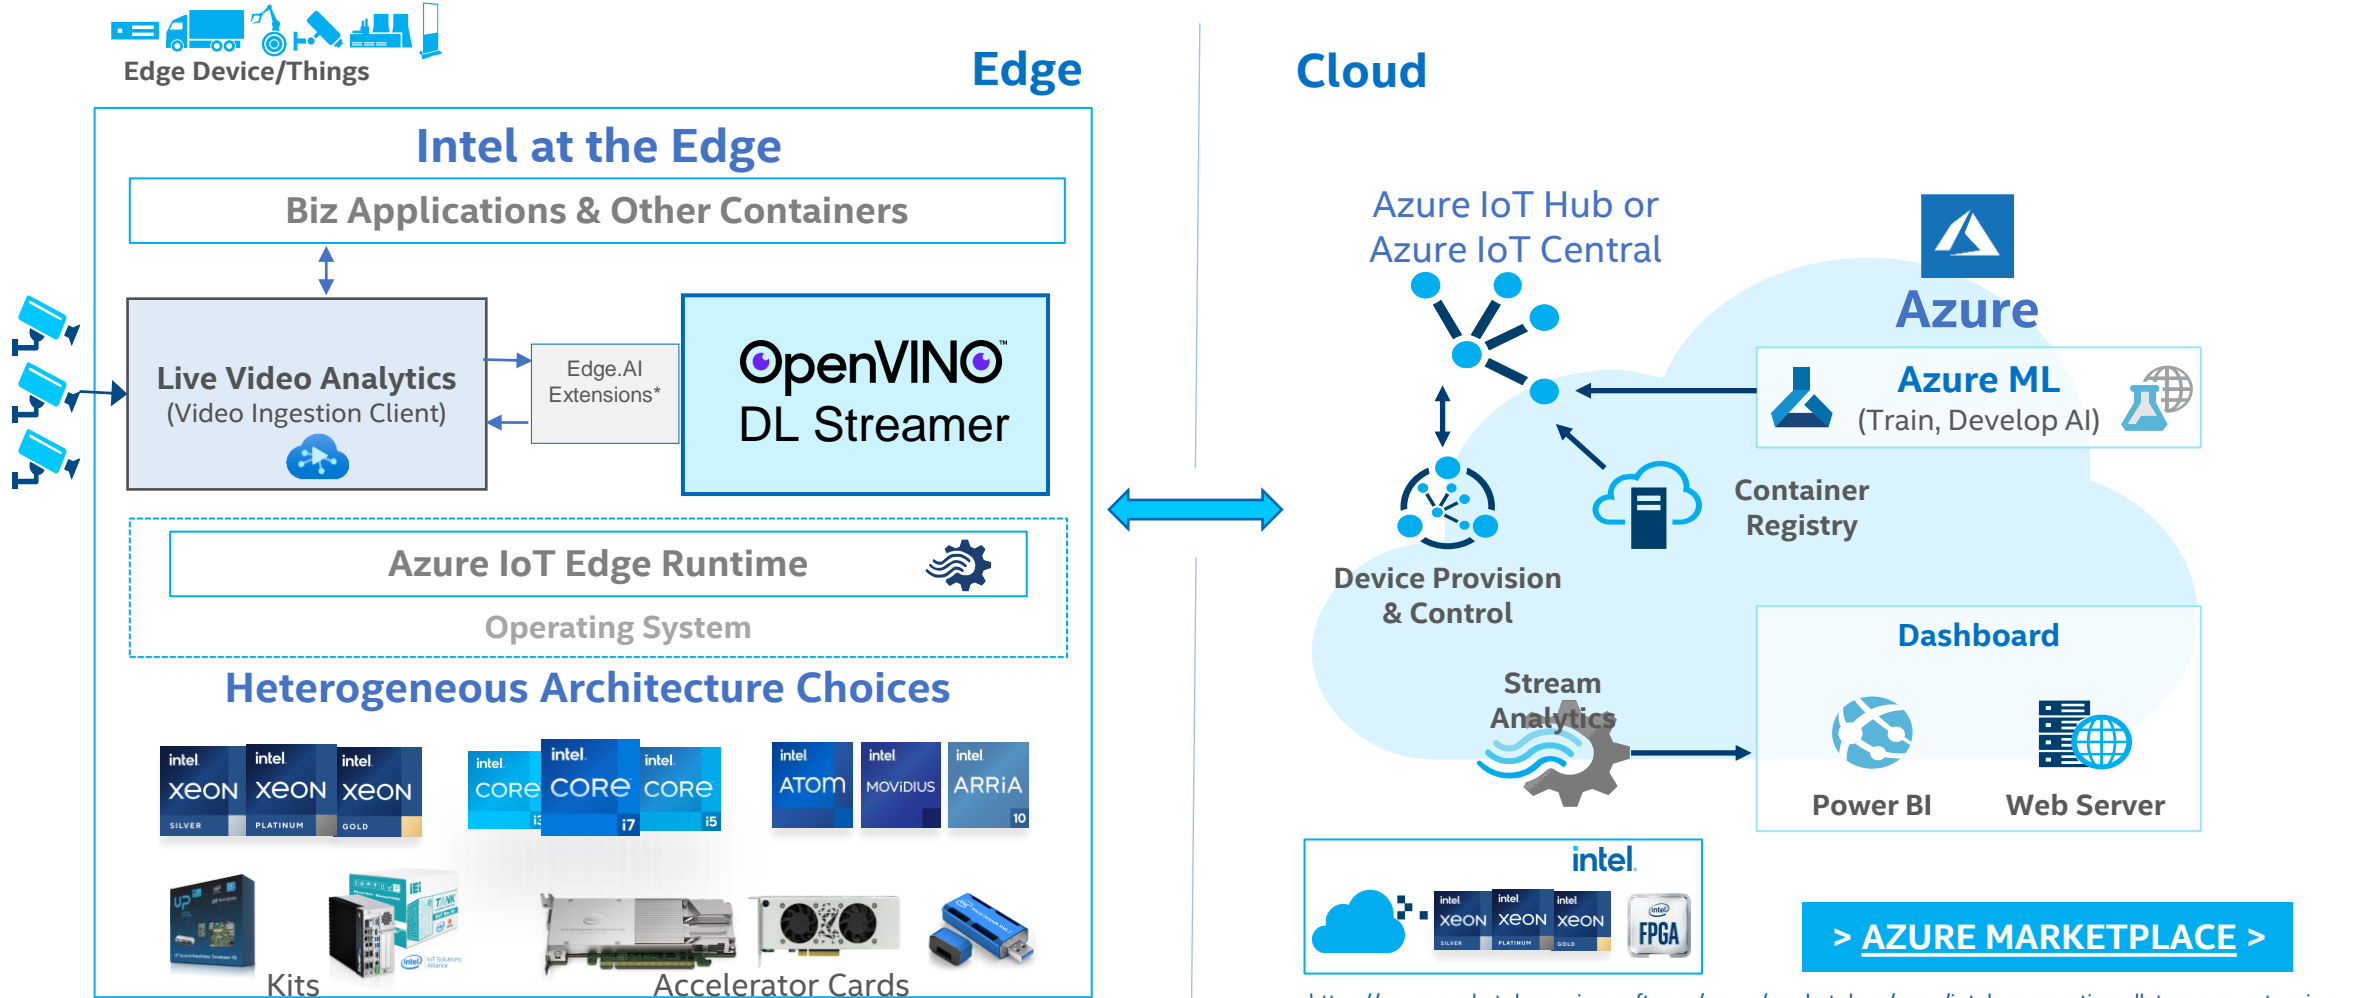

Video Analytics Serving based on OpenVINO™ DL Streamer

OpenVINO™ DL Streamer – Edge AI Extension

OpenVINO™ Toolkit + Live Video Analytics → Azure IoT

Accelerate Prototype to Production & Solution Deployment

DEVELOP ON HOST SYSTEM

& TEST on
**Intel® DEVCloud
for the Edge**

DEVELOPER KITS

Intel® Distribution of
OpenVINO toolkit

E.g.: AAEON UP Squared AI Vision
Developer Kit
IEI Tank AIoT Developer Kit

INCREASE PERFORMANCE