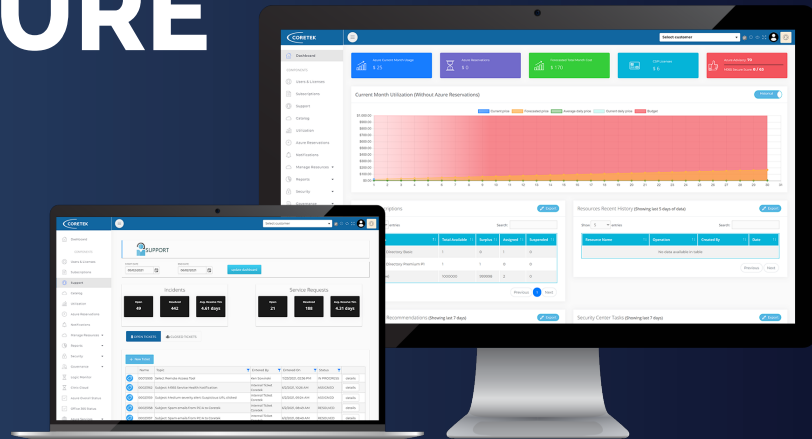

MANAGED AZURE SERVICES

Our team of deeply technical Azure consultants and engineers help you manage your most complex infrastructure and applications with end-to-end, smart, secure, and custom solutions. We work with you to define your Azure management needs based on your business needs.

Take Control of Your Azure Environment

Coretek empowers ambitious businesses to achieve fearless growth by adopting the cloud to reap its benefits. As an Azure Expert MSP, we can do so much more for you than the average managed services provider. No matter your business needs, our team has probably already done it a time or two. We provide managed support at the speed your business demands.