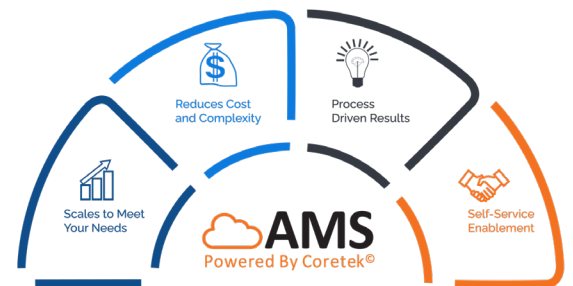

BUILT ON WORLD CLASS TECHNOLOGY By World Class Engineers

Better Service

Coretek leverages machine learning and automation to uncover insights from your data to help you make better decisions, operationalize analytics, and address increasing customer needs. Through Azure Synapse Analytics, we bring together data integration, enterprise data warehousing, and big data analytics into a unified experience.

Better Offerings

Our experts are versed in Azure, so no matter your business needs, we deliver. Whether you need to enable a better remote work experience or migrate your apps while ensuring security and compliance. We've got it covered.

Better Partnerships

Our long-standing and trusted partnership with Microsoft is even stronger due to our Azure Expert MSP standing. Our ties with partner and technical teams give us first-to-market information that enables us to build the best future-ready solutions for your business.

Azure Management Suite by Coretek

Our custom Azure Managed Support allows you to get more out of your IT investments by enrolling your environments in our Azure Management Suite (AMS). This powerful tool provides a window for your cloud environment, including financial and best practices insights that empower you to make informed decisions about your cloud infrastructure availability, security, and performance needs.

DEMO AZURE MANAGEMENT SUITE TODAY!

coretek.com/contact

Coretek is the #1 Microsoft Azure Partner in the U.S. and an Azure Expert Managed Service Provider. Coretek consults, builds, manages, and maintains IT infrastructure, enabling business leaders to spend less time thinking about technology and more time focused on their customers, culture, and communities. Coretek solves the world's most complex business challenges with the cloud.