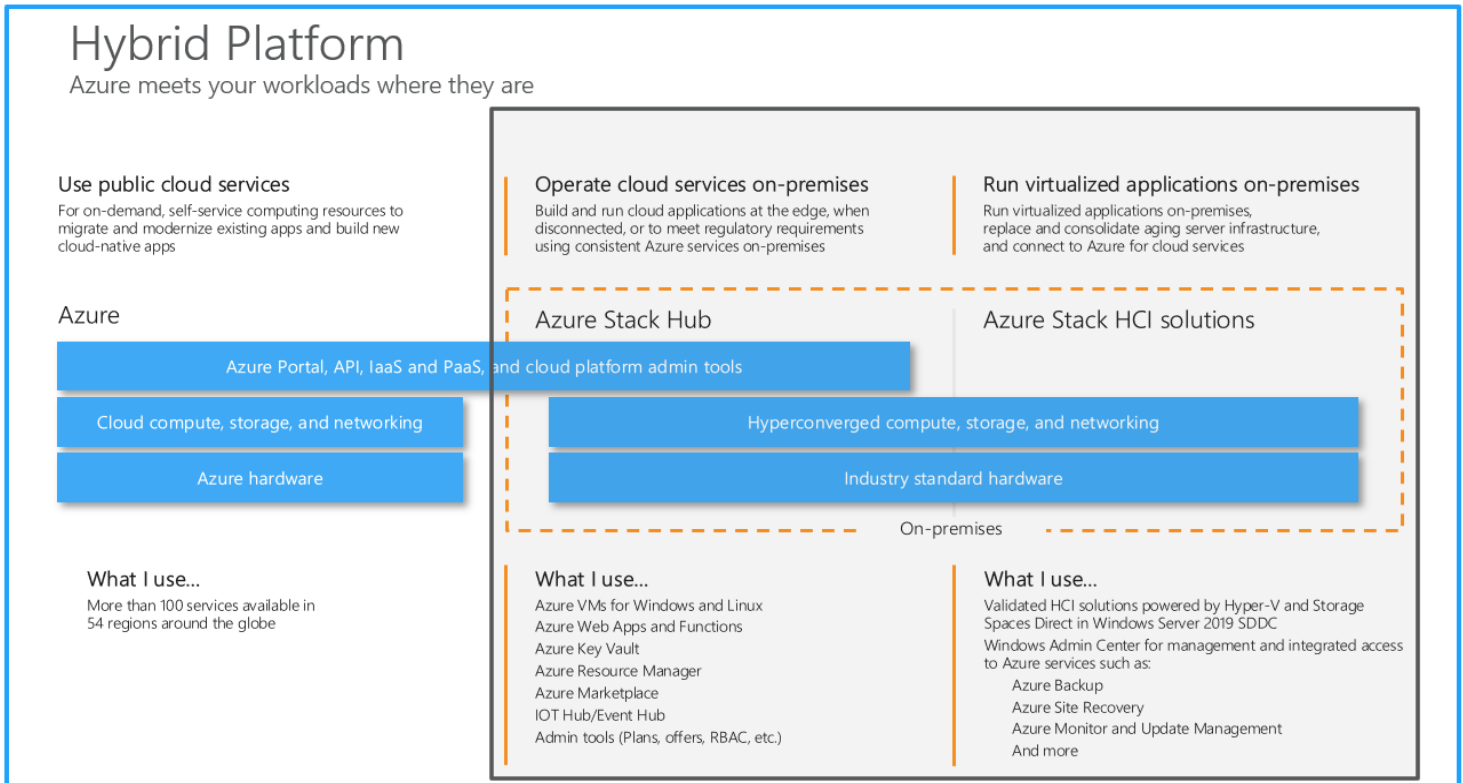

ADOPT A CLOUD!

Specialist in #cloudTransition Services

Azure Stack HCI is a new hyperconverged infrastructure (HCI) operating system delivered as an Azure service that provides the latest security, performance, and feature updates.

myCloudDoor implementation AS HCI Service

Design

- Analyze customer requirements
- HCI Validation: check if additional hardware is required or if the hardware you have is valid for Azure Stack HCI

Deployment