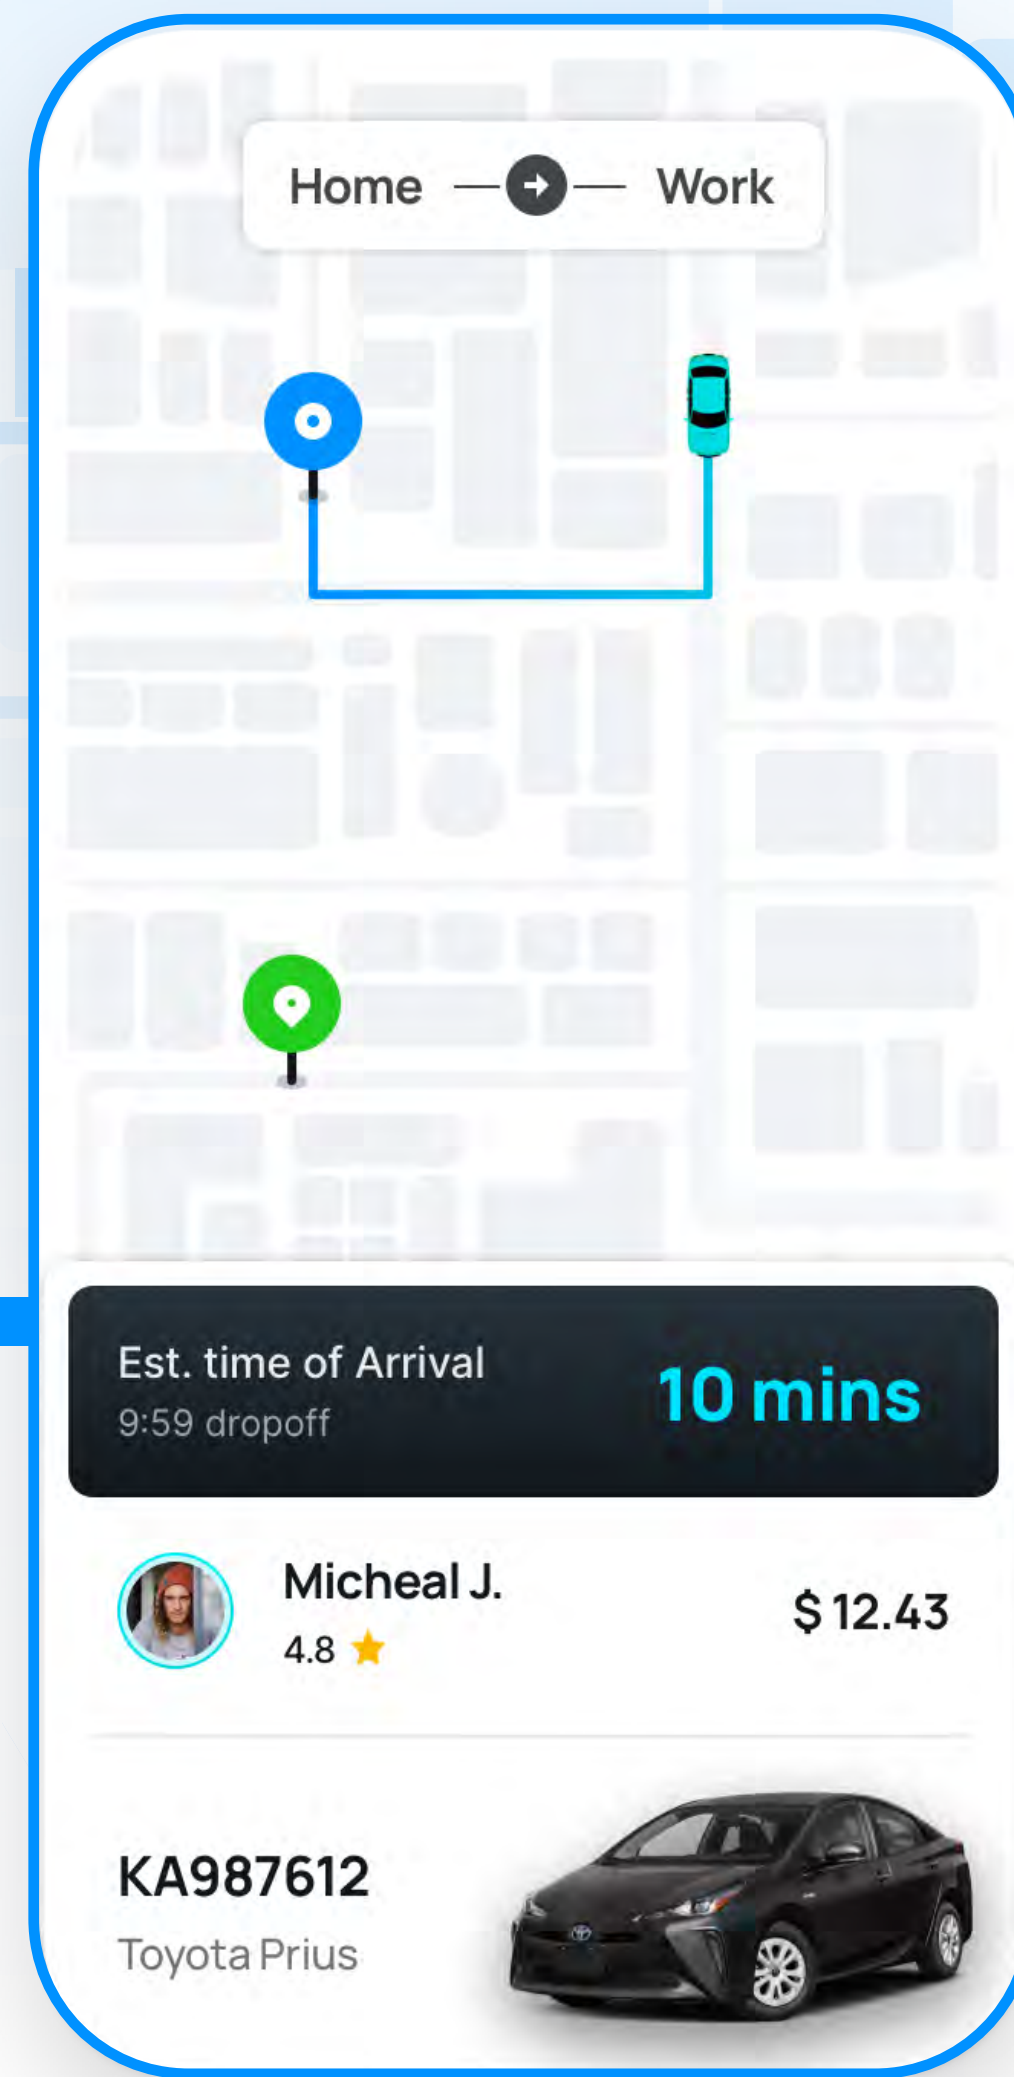

Spatial Data Platform Built for Enterprises

Discover how better map data can add value to your business operations with NextBillion.AI.

“NextBillion.ai offers mapping expertise that can be quickly customised to suit different business needs. They were able to swiftly integrate our proprietary data set and provide a tailored solution.”

ETAs and Routes

Get access to accurate data and AI-driven estimates. Suitable for any location-based use-case across industry and geography. Round-trip latencies are 3X lower and can support 40x higher throughput.