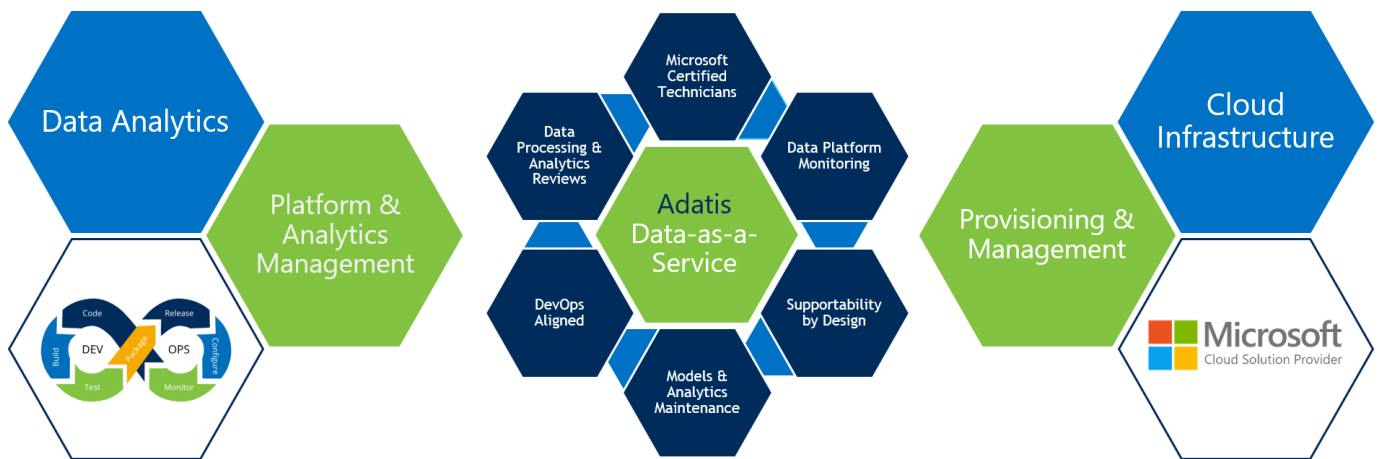

Overview of Data & AI as a Service