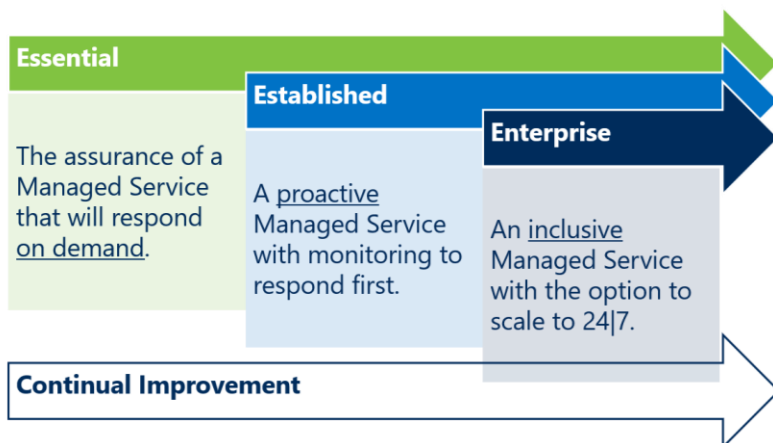

Data & AI as a Service Plans

We have service plans to provide guidance on the complete catalogue of services we deliver. Based around an Essential, Established and Enterprise model these ensure the service we provide also evolves with your business and platform.

Each plan can be customised with several add-on services based on a flexible Call-Off Unit approach and extended to incorporate Microsoft Cloud Solution Provider (CSP) services including Azure, Office 365 & Power BI provisioning and management.

Adatis offer professional services specialising in data analytics, from data management strategy and consultancy through to world class delivery and managed services.

With offices In London, Farnham and Sofia they have been delivering innovative and successful solutions for clients since 2006.

Data Science

Data as a Service

Modern Data Warehouse

Data Architecture

Data Analytics

Data Strategy

We love helping people unlock the power and value of their data.

If you are interested in finding out more please contact us on **+44 (0)1252 267 777** or via email at **enquiries@adatis.co.uk**

You can also check out our website at **www.adatis.co.uk** or come and see us at numerous global conferences and speaking events.