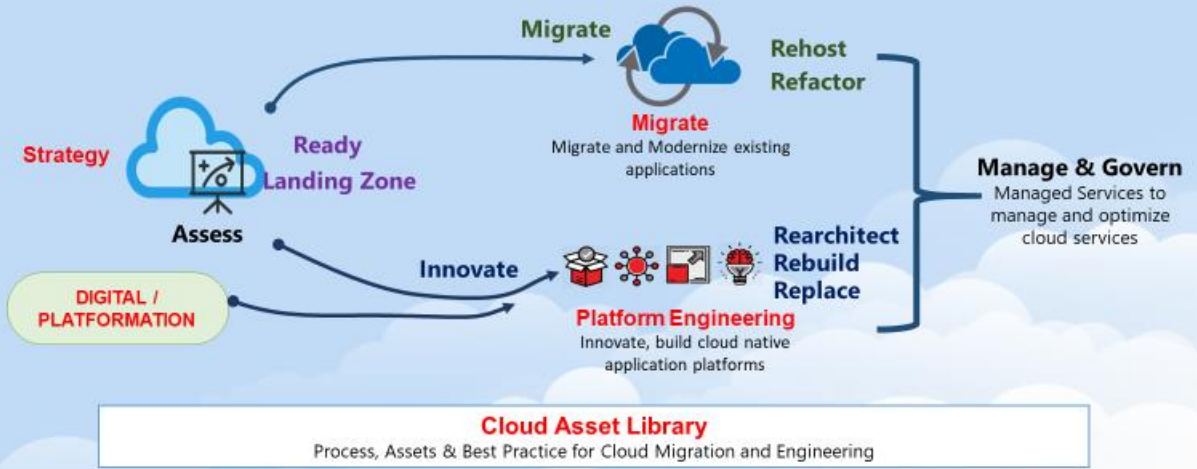

Sonata's Cloud Adoption Blueprint - Customer Cloud Journey

Platformation™

Microsoft Cloud Adoption Framework for Azure