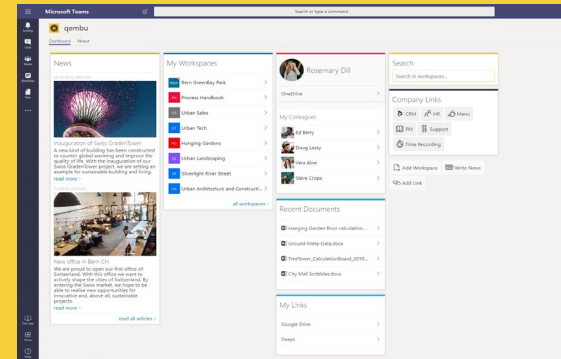

Your digital workplace in Microsoft Teams

all your relevant information and
services from Office 365 at a glance

**qembu – strengthen
collaboration & teamwork**

your central hub

We upgraded Microsoft Teams to become
the entry point for your digital workplace

overview

qembu provides a smart overview of all
your workspaces and teams and gives
direct access to them

create your workspaces

Setup your workspaces based on templates
and stay in touch with your team

news

Get all the important information from
your company in realtime on your
dashboard

**qembu – information at a
glance**

people

Communication with your team mates is
only one click away

recent documents

Easily access your current work items

search and find

Find your documents, teams, people
across the organization, workspaces and
apps

Office 365 compliant

qembu completely relies on Microsoft
Office 365 concepts and therefore,
integrates seamlessly into the Office 365
system