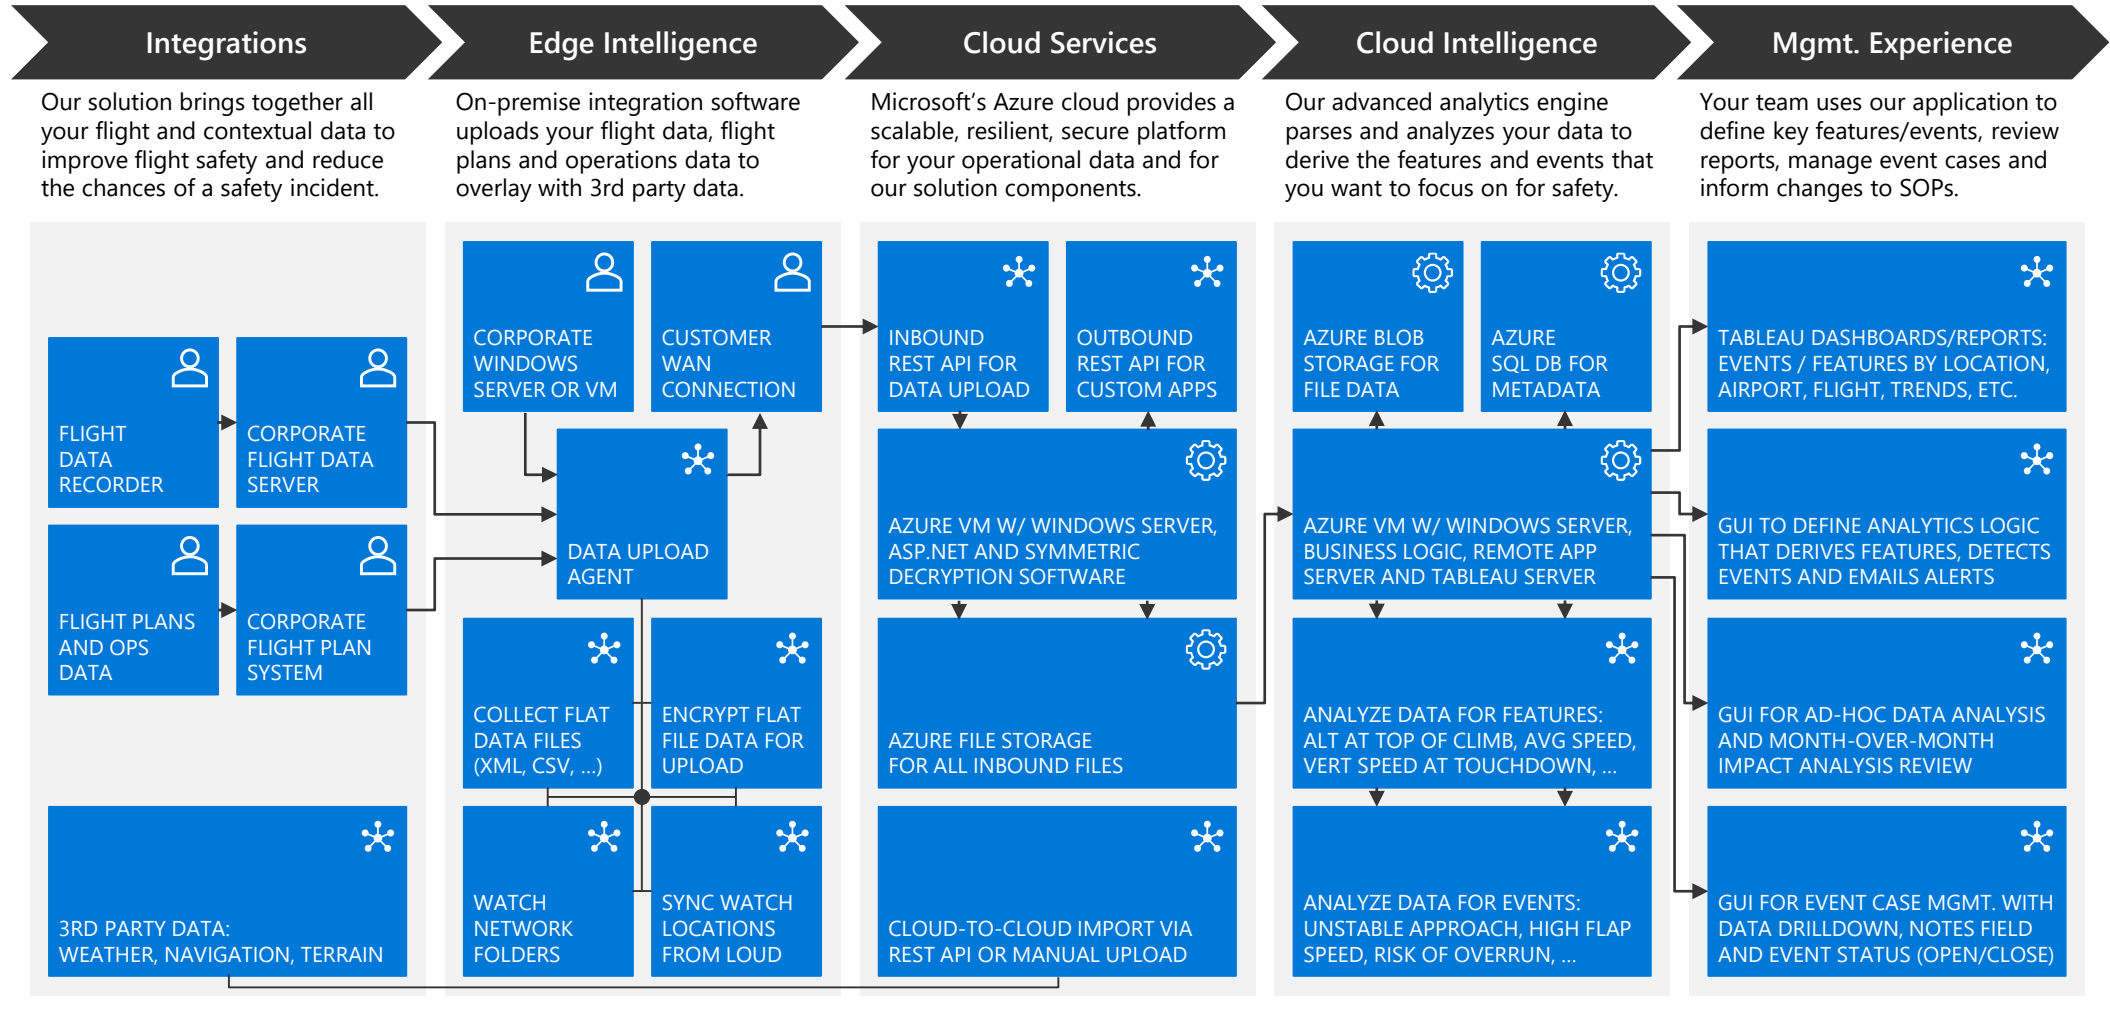

Flight Safety Mgmt. using Data Analytics

GE Aviation Reference Architecture

AIRCRAFT SYSTEMS AND COMPONENTS

FLIGHT PATHS AND OPERATIONS

SAFETY DATA MANAGER

SAFETY MANAGER

PILOT GATE KEEPER