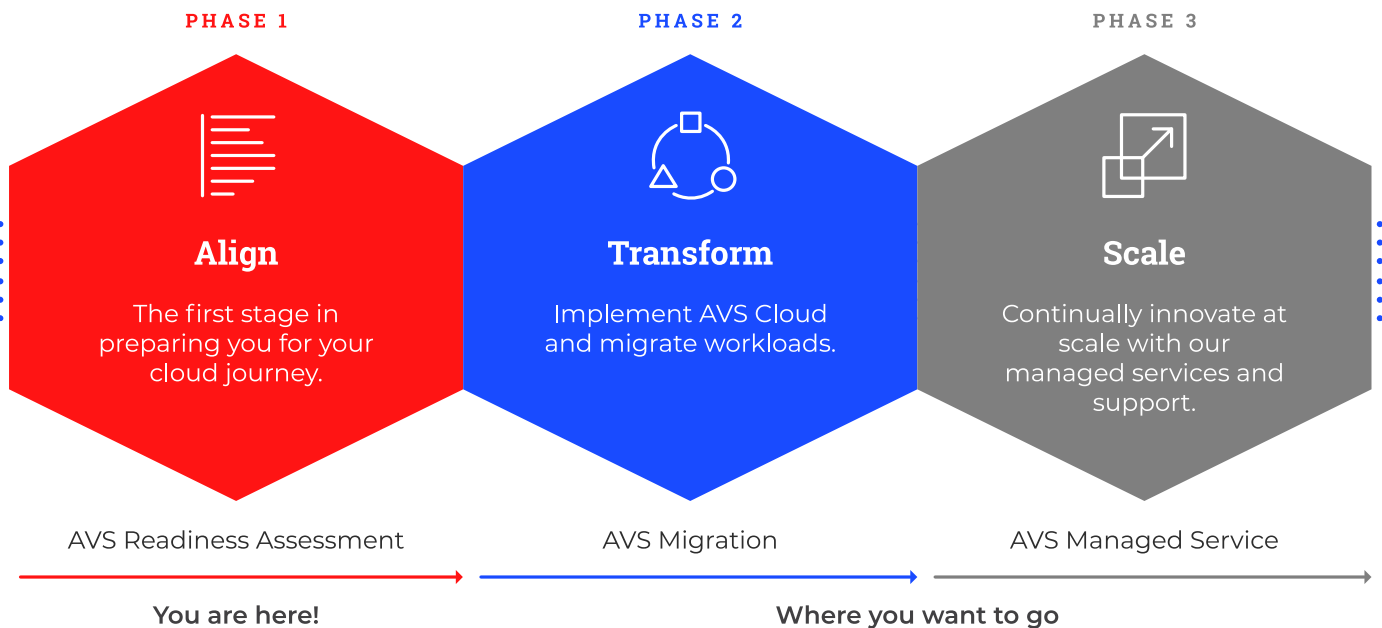

Access cloud performance and scale within your existing skills and toolsets

Almost all organisations know cloud is the place to be, as it offers greater business agility, more flexibility to scale operations and new opportunities to innovate and outpace competitors. The question on everyone's mind? What is the quickest way to start delivering value back to my business with cloud?

Transitioning to a modern cloud infrastructure is a complex journey that can be time-consuming and costly without access to the right strategy, technology and methodology.

Azure VMware Solution (AVS) enables a fast migration path on a familiar platform, delivering quicker time to value as there is no need to retrain or hire new staff. Ultimately, AVS is a safe and scalable entry point into Azure.

The question is not 'if' to move but 'how' to get there

Your Azure cloud journey with Logicalis

We follow a three-phase cloud journey to help you reach your objectives for digital transformation.

The Logicalis Azure VMware Solution (AVS) combines best-in-class technologies with a proven methodology so you can innovate, optimise your business and achieve your transformation vision without the hassle.