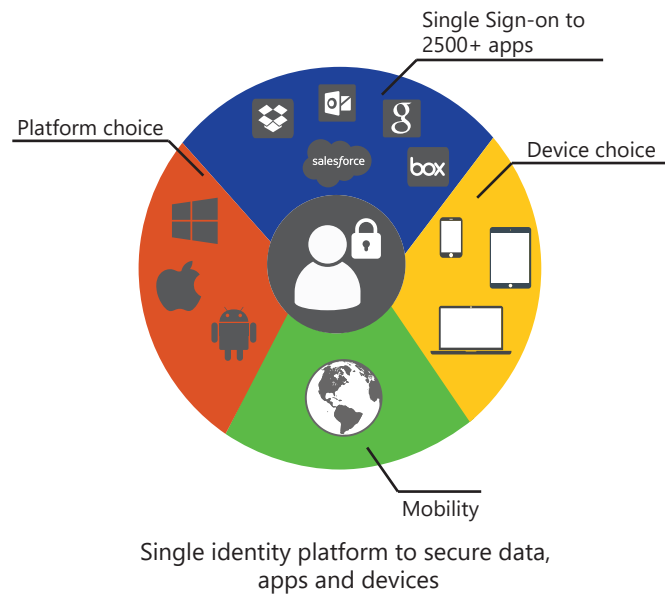

Azure Rights Management

Access Management

- ✓ Single Sign-On: use one password to securely access over 2,500 software apps
- ✓ Multi-factor authentication: boost security by protecting your devices and applications with several access layers such as password and phone verification code
- ✓ Self-service password resets: Reduce support needs by enabling your users to securely reset their own passwords

Identity & Access Management

Cyber Threat Intelligence

- ✓ Analyzes all Active Directory traffic
- ✓ Learns and profiles behaviors of users, devices and resources in order to detect anomalies in those behavior and raise security red flags
- ✓ Provides actionable information on a potential attack

Advanced Threat Protection Analytics

Why Enterprise Mobility + Security?

Enterprise Mobility + Security is simple to set up, always up to date, and connects to your existing cloud and/or on-premises resources. EMS increases productivity by securing your environment anytime, anywhere. It is the only solution designed to protect your users, email, files and applications while being 50% less than the cost of buying standalone solutions from other vendors. You even get data protection support for Android, iOS, Mac OS, Windows and Windows mobile devices including over 2,500 popular Software-as-a-Service applications.