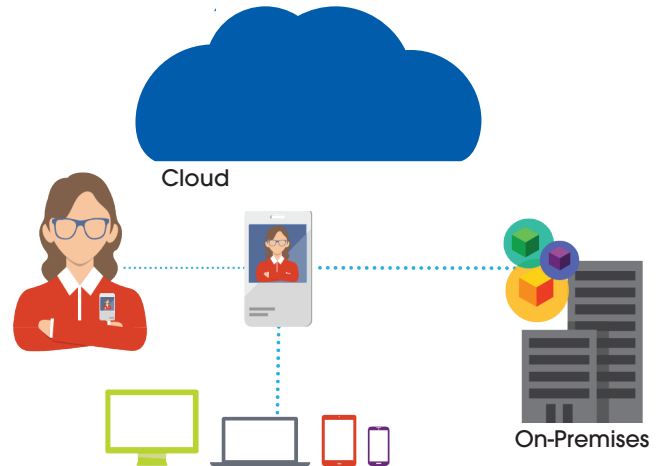

Implementing Microsoft's Enterprise Mobility + Security

What is Enterprise Mobility + Security?

Imagine the tools your business needs to be secure, compliant, mobile and productive all packed into one affordable suite. iCorps Technologies is deploying Microsoft's Enterprise Mobility + Security (EMS) for many businesses looking to protect corporate data, streamline device management, monitor security threats and ultimately, boost productivity for all employees. Our team of expert IT consultants can help you implement these tools to ensure your employees can work anywhere, anytime, from any device without compromising company data and your business.

What Technology Features are Included in EMS?

Patches, updates and security:

- ✓ Inventory management of all devices
- ✓ Ensure the latest patches and software updates are quickly installed
- ✓ Centrally deploy applications and updates to all devices for continuity and security
- ✓ Wipe company data and applications in the event of a stolen or missing device

Identity & Access Management

Cyber Threat Intelligence

- ✓ Analyzes all Active Directory traffic
- ✓ Learns and profiles behaviors of users, devices and resources in order to detect anomalies in those behavior and raise security red flags
- ✓ Provides actionable information on a potential attack