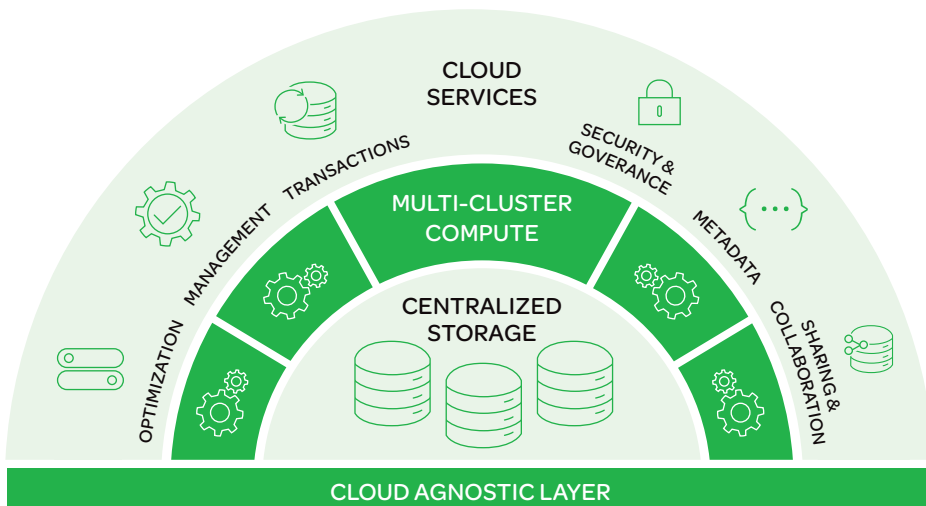

Monetize your data with the Cloud Data Lakehouse

Agile Solutions partner with Snowflake and Microsoft Azure to bring you an infinitely scalable unified data platform to manage the explosion of data sources and your business users' insatiable need for data

Client Value Delivered

LEADING AIRLINE

Improved customer insight and engagement drives retention up by 30%

GLOBAL SOFTWARE COMPANY

On-premise infrastructure cost savings of £250k per annum.

GLOBAL BANK

Data access requests reduce by 72% with time-to-resolution down 95%

One Platform
One Copy of Data,
Many Workloads

Secure and Governed Access
to All Data

Near-zero Maintenance,
as a Service

Unlimited Performance
and Scale