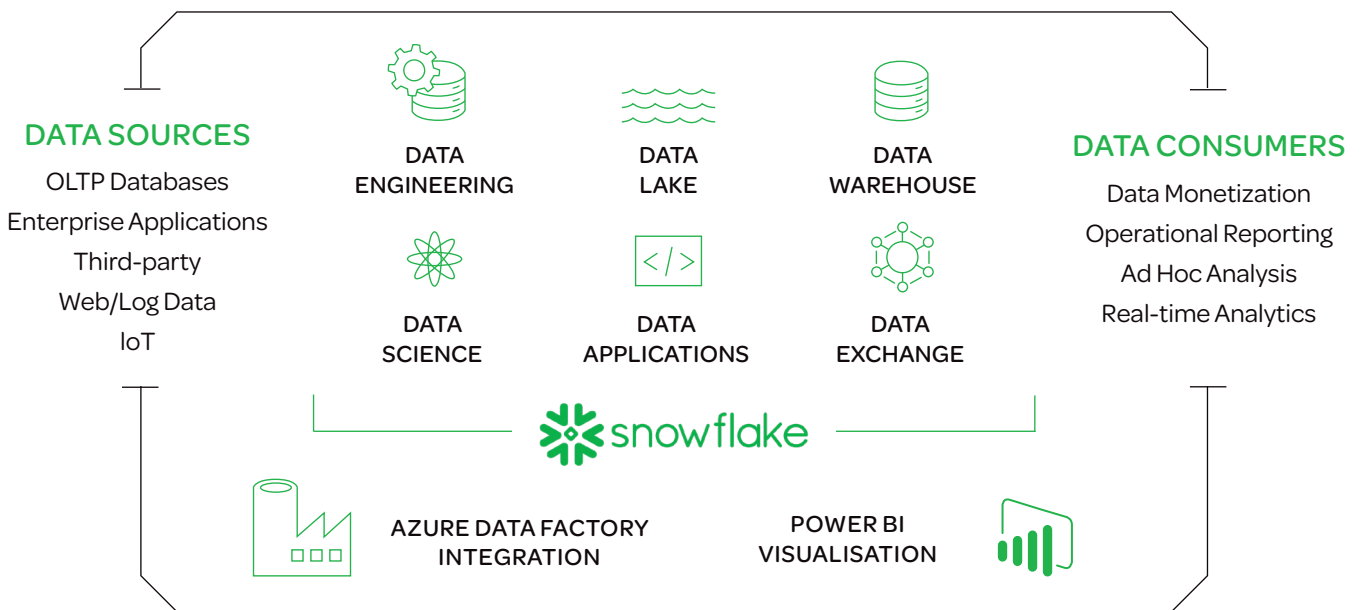

Monetize your data with the Cloud Data Lakehouse

Agile Solutions partner with Snowflake and Microsoft Azure to bring you an infinitely scalable unified data platform to manage the explosion of data sources and your business users' insatiable need for data

Client Value Delivered

LEADING AIRLINE

Improved customer insight and engagement drives retention up by 30%

GLOBAL SOFTWARE COMPANY

On-premise infrastructure cost savings of £250k per annum.

GLOBAL BANK

Data access requests reduce by 72% with time-to-resolution down 95%

One Platform
One Copy of Data,
Many Workloads

Secure and Governed Access
to All Data

Near-zero Maintenance,
as a Service

Unlimited Performance
and Scale