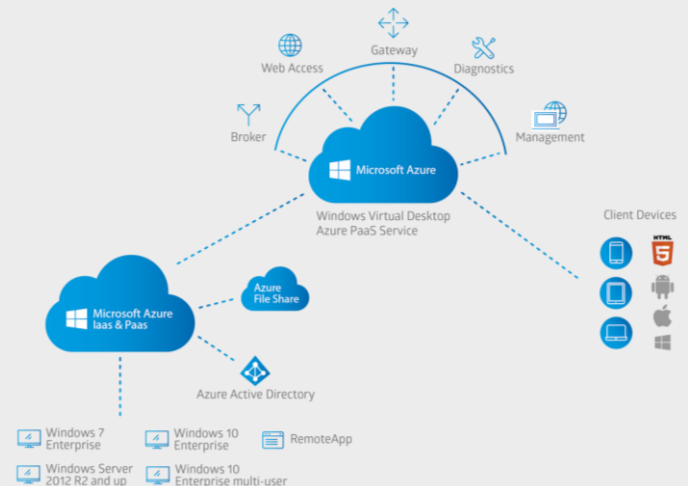

Enable a Modern Digital Workspace

by delivering apps and desktops to any device.

Get an easier path to modernising your environment by creating a more mobile and productive workforce through Azure Virtual Desktop (AVD).

PHASE 2

Present Solution, high level economics including a technical overview and pilot

PHASE 3

Deploy and execute the AVD services on a new or pre-owned Azure subscription

PHASE 4

Personalize the environment to scale and support your user load

WHY VERAACLOUD?

Our engagement consists of a rapid and secure deployment, with advanced schedule and event based autoscaling, image and role-based management, FSLogix profile management together with other AVD and Azure capabilities. Our implementation can be layered on top of existing deployments non-disruptively and with zero vendor lock-in and managed by our 'Veracloud AVD Manager' through an intuitive user interface.