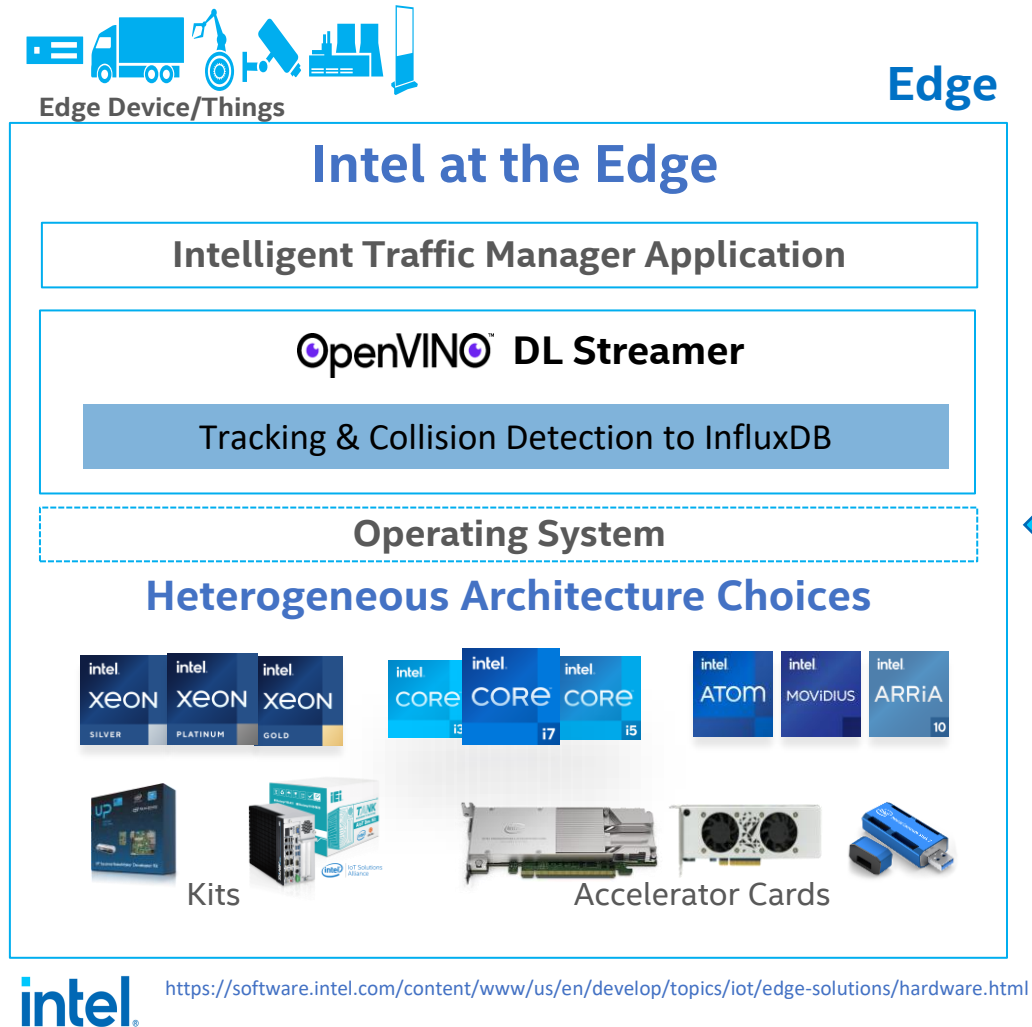

# Intelligent Traffic Management

# Connect Intelligent Traffic Management to Azure IoT