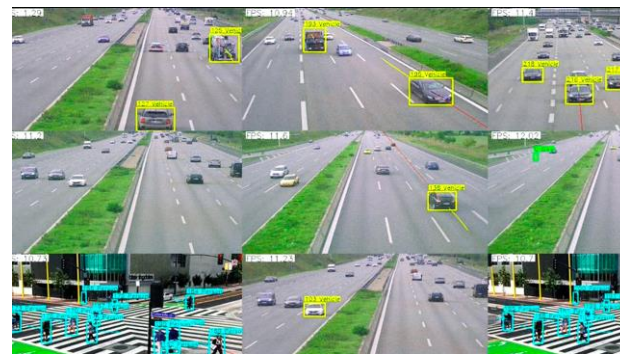

<http://www.intel.com/edgesoftwarehub>

Other Reference Impl. @ <http://www.intel.com/edgesoftwarehub/develop>

Device Catalog @ <https://software.intel.com/content/www/us/en/develop/topics/iot/edge-solutions/hardware.html>