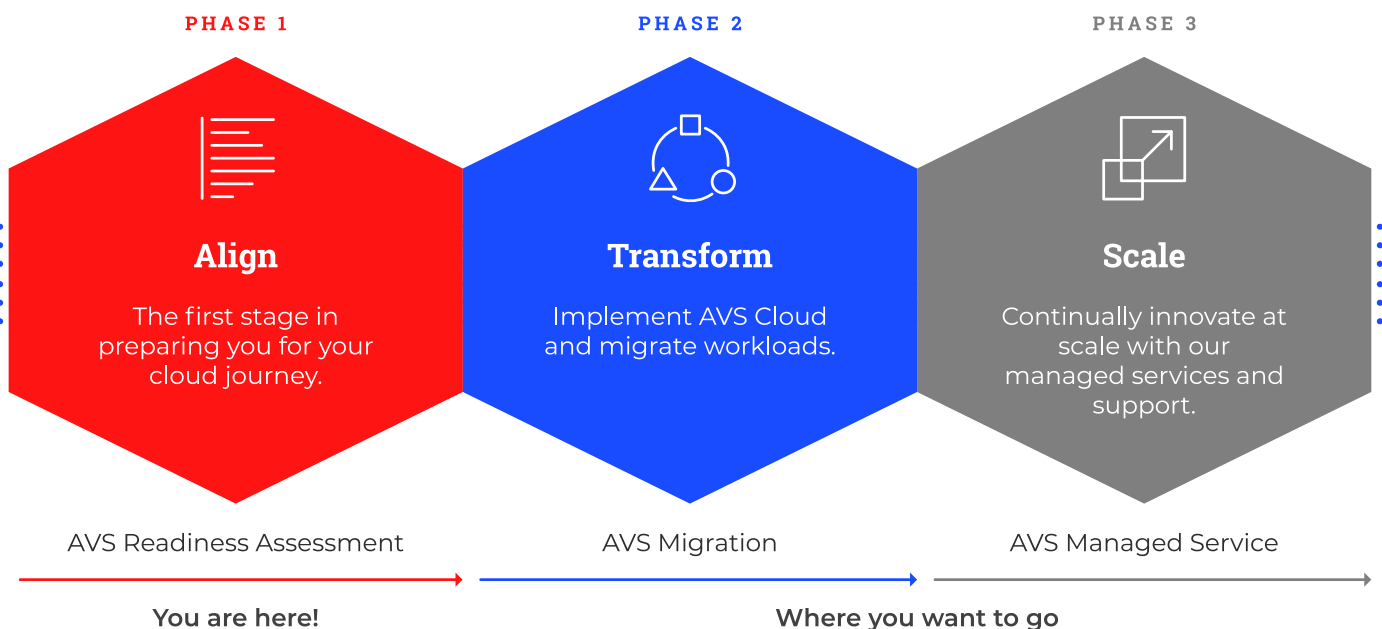

# Access cloud performance and scale within your existing skills and toolsets

Almost all organisations know cloud is the place to be, as it offers greater business agility, more flexibility to scale operations and new opportunities to innovate and outpace competitors. The question on everyone's mind? What is the quickest way to start delivering value back to my business with cloud?

Transitioning to a modern cloud infrastructure is a complex journey that can be time-consuming and costly without access to the right strategy, technology and methodology.

Azure VMware Solution (AVS) enables a fast migration path on a familiar platform, delivering quicker time to value as there is no need to retrain or hire new staff. Ultimately, AVS is a safe and scalable entry point into Azure.

### Your Azure cloud journey with Logicalis

We follow a three-phase cloud journey to help you reach your objectives for digital transformation.