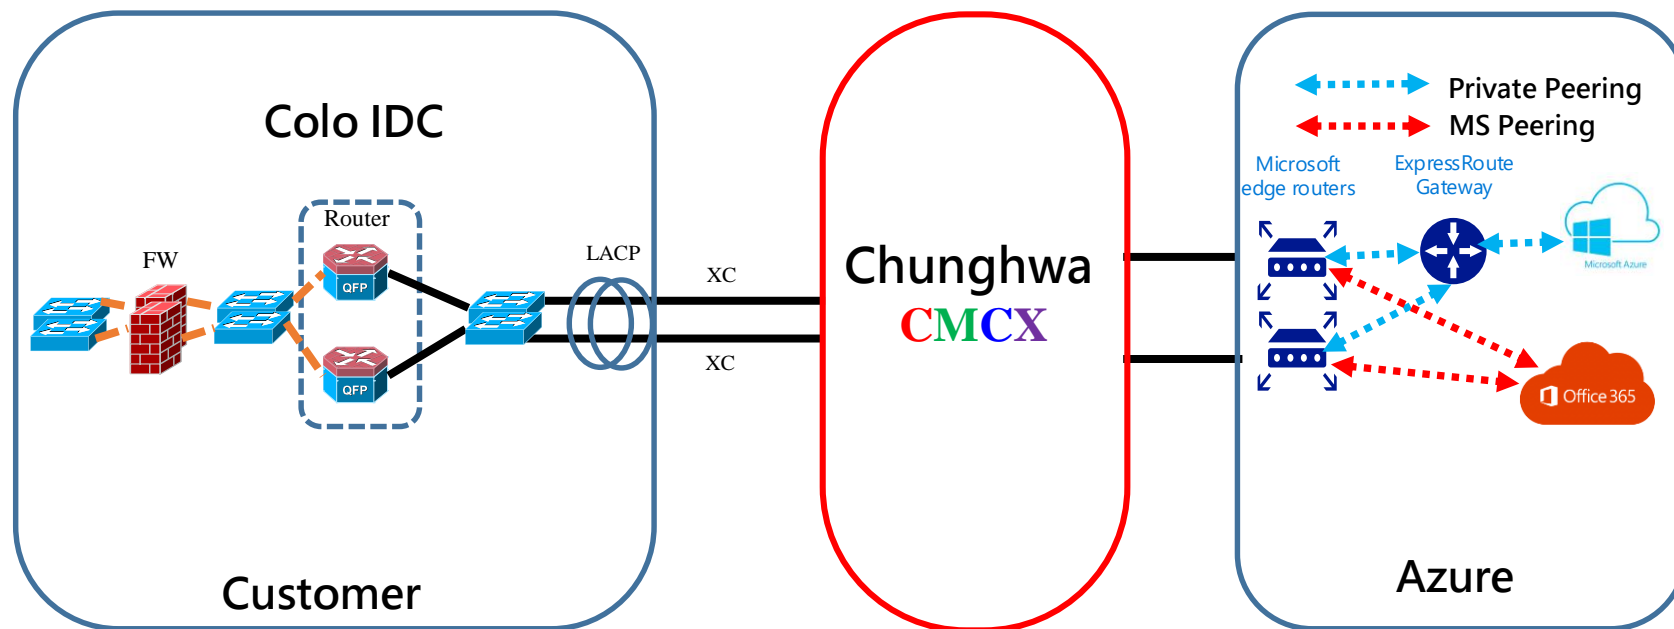

Case 1: Colo IDC Customer