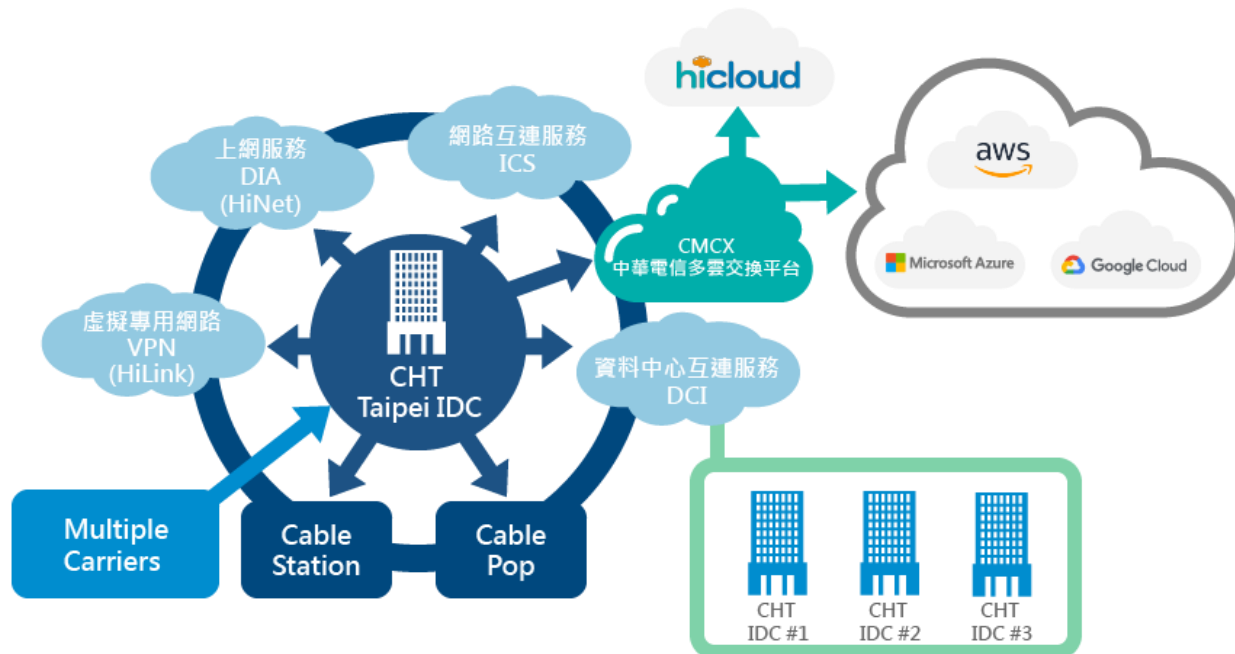

CMCX – CHT Multi-Cloud eXchange (2/2)

■ Program

- Adopt dedicated personnel to assist customers in project planning and consultation.
- Provide corresponding solutions according to user needs.

■ Price

- Negotiate the project, provide a complete obstacle handling process, and give customers complete technical support and after-sales service.