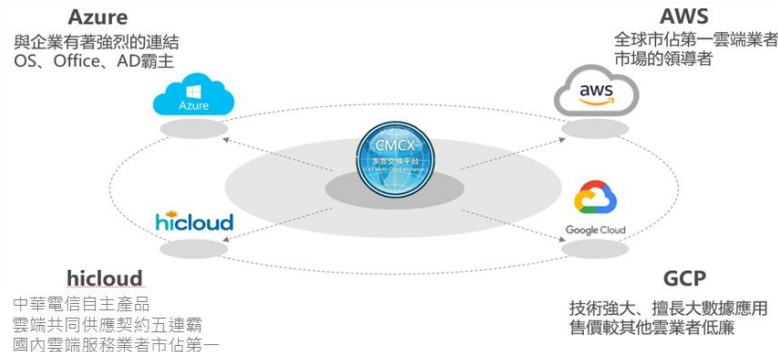

CMCX – CHT Multi-Cloud eXchange (1/2)

■ Product

- Connect to public cloud platforms (hicloud, AWS DX, Azure ER, Google GCI).
- Provide secure private connection service.
- Better connection reliability and stable low-latency connection.
- Flexible connection bandwidth speed (up to 10Gbps).

■ Three characteristics

- **Connection quality:** Enterprise-level dedicated lines are directly connected to the public cloud, and enterprise-critical application services can enjoy higher connection quality.
- **Secure connection:** use a dedicated data line to ensure the security of transmitting sensitive data.
- **Flexible bandwidth:** lease bandwidth and pricing based on demand, flexible expansion and upgrade of bandwidth from 50Mb to 10Gb.

■ Three upgrades

- **Bandwidth upgrade:** Provides the largest fixed bandwidth, allowing enterprises to stably transmit important data.
- **Delayed upgrade:** Use dedicated lines to directly connect to the public cloud, greatly reducing the data transmission response time.
- **Backup upgrade:** Provide more than 7 types of backup architecture plans to ensure uninterrupted transmission of important and confidential data.