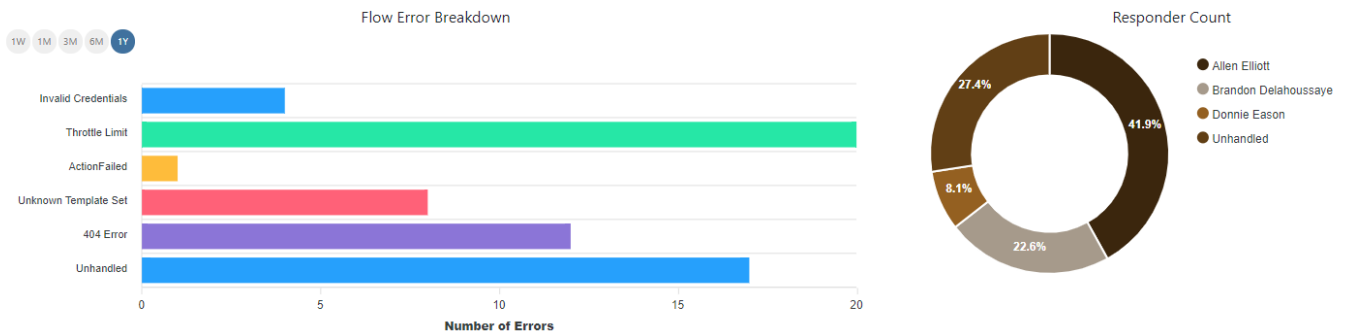

Flow Errors and Responders

Primary (bar) chart displays the total count of each error type for a specific flow within a selected range. Secondary (donut) chart displays responders who have logged an error resolution for the flow or selected error type for the specified range.

My Error Queue

Displays an error queue for all flow runs and corresponding data associated to an assigned responder. Lists details can be searched, sorted, or exported.

My Error Queue

Resolve Select all Deselect all Export Search:

Details	Flow	Environment	Code	End time	Status
Flow GUID: 273fe874-c47b-49ec-9e84-cabb07e87daf Environment: My Prod Env. Flow Run GUID: 08585989239687003258693943151CU75 Start Time: 10/14/2020 3:41:57 AM Flow Run Duration (Seconds): 935 Error: ActionFailed Error Message: An action failed. No dependent actions succeeded. Flow Run Link: Click to Go To Flow Run	AA Projects - Project Sites - Create or Modify	My Prod Env.	ActionFailed	10/14/2020 3:57:32 AM	Failed
	AA Projects - Project Sites - Create or Modify	My Prod Env.	ActionFailed	10/14/2020 3:46:28 AM	Failed
	Scheduled - New Request Queue Clean Up	My Prod Env.	ActionFailed	10/11/2020 4:00:34 PM	Failed
	AA Projects - Project Sites - Create or Modify	My Prod Env.	ActionFailed	10/7/2020 3:50:30 AM	Failed
	TestData1	My Prod Env.	ActionFailed	10/3/2020 4:05:26 PM	Failed
	TestData1	My Prod Env.	ActionFailed	9/11/2020 4:05:26 PM	Failed
	Scheduled - Sync AD Users with Users	My Prod Env.	ActionFailed	8/26/2020 1:12:03 AM	Failed
	Scheduled - Sync AD Users with Users	My Prod Env.	ActionFailed	8/25/2020 1:15:32 AM	Failed
	Scheduled - Sync AD Users with Users	My Prod Env.	ActionFailed	8/24/2020 1:12:28 AM	Failed
	HTTP - Utility - REST API Authentication	My Prod Env.	ActionFailed	8/24/2020 1:12:26 AM	Failed

Showing 1 to 10 of 50 entries 1 row selected Previous 2 3 4 5 Next

PLEASE VISIT ALITEKWATCH.COM FOR MORE INFORMATION + REQUEST A DEMO