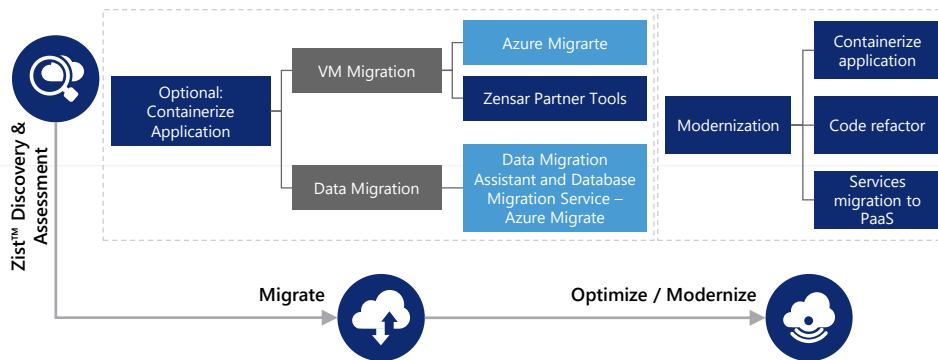

Zensar has your Azure Migration covered: We neutralize migration complexities through our sophisticated migration tools and methodologies.

Zensar Zist
Automated Discovery & Assessment Services for Azure

- Speed Discovery & Assessment by 10x
- Uses native Azure App, DB Services
- Significant reduction in time-to-market, Downtime
- Azure Application ready report | Application modernization roadmap

Zensar Zen Cloud Pro
A fully integrated platform to automatically migrate your applications and data into Azure.

- Reduces human error by 99.999%
- Significant time-to-market improvements
- CloudPaaS for Azure Automation achieved in PaaS migration specially for dBaaS

Trust Zensar to get your applications and data into Azure.

- **3x Faster** Cloud Strategy and Decision Making
- **Full Visibility** of Application Landscape within First 2 Weeks
- **TCO Modelling** with Predictable Results
- **Key focus** on Retail, Insurance, Travel & Hospitality, Consumer Goods, Oil & Gas, Financial Services and SLG verticals

Why Zensar? Fortune 2000 companies are using Zensar's Digital Infrastructure Services to move to Azure. We are a Gold Certified, Globally Managed, Microsoft Azure Cloud Solution Provider.

Zensar's Azure Implementation and Migration Services move your Apps and Data to Azure quickly and efficiently while using Zensar's proprietary IP tools that:

- Deliver Zero business or IT operation disruption
- Enhance time-to-market
- Enable Risk reduction via ML based Automation