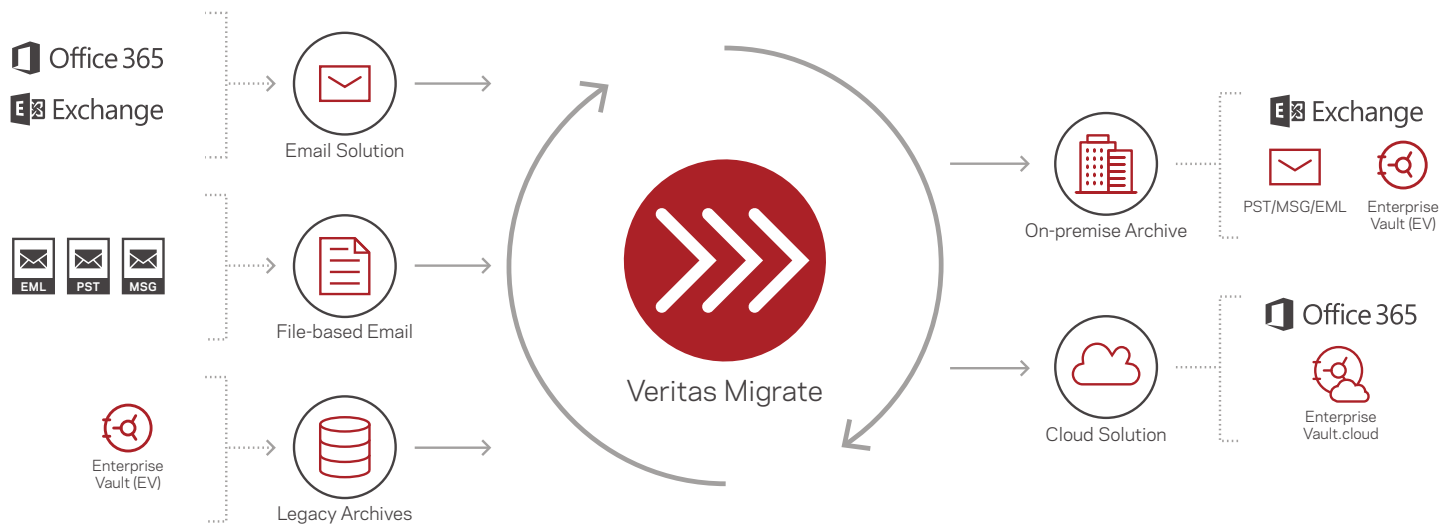

Veritas Migrate

Next Generation Data Migrations Today!

VERITAS™

ABOUT VERITAS MIGRATE

Veritas Migrate is an application developed by experts in archive data migrations to provide seamless data migrations for organizations across all verticals. Veritas Migrate enables customers to quickly and securely transfer archived data between different platforms, while providing full chain of custody, performance reporting and migration services at an affordable cost.

The business drivers for an archive migration vary, but include displacing legacy hardware, the adoption of cloud or SaaS based offerings or corporate reorganizations. Regardless of the reason, the need for data to be seamlessly and securely migrated as quickly as possible without loss of accessibility is essential. Veritas Migrate delivers rapid, secure end-to-end migrations with first-class data fidelity. The software manages shortcuts to legacy archive systems in order to provide end-users with access to their information at all times throughout the migration process.

SUPPORTS MULTIPLE ENVIRONMENTS, INCLUDING

- Veritas Enterprise Vault
- Veritas Enterprise Vault.cloud
- Microsoft Office 365
- Microsoft Exchange 2007 to 2013
- EMC EmailXtender
- EMC SourceOne
- HP Autonomy ZANTAZ EAS
- PST & MSG
- Hosted archives including Mimecast & Proofpoint