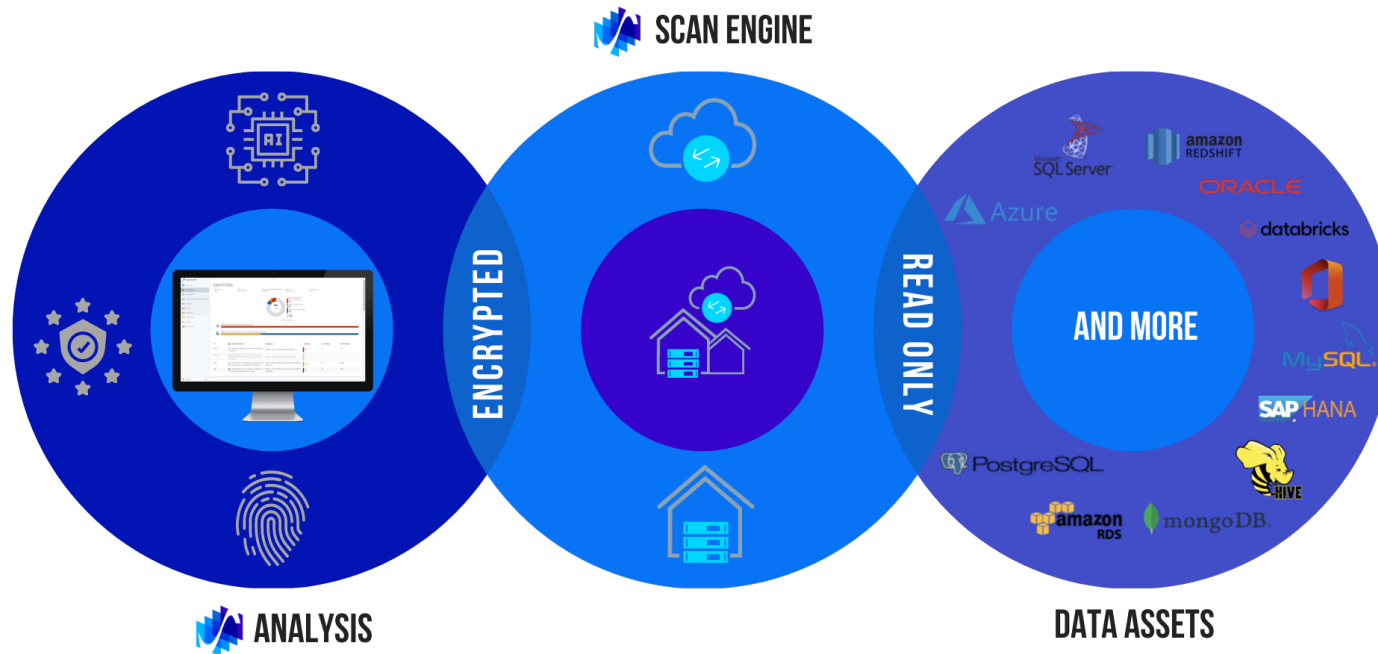

The Datahunter.ai Platform

- Does not rely on Column Headers or Schema – AI Raw Data Analysis finds all your PII
- Designed for full data security compliance “Privacy by Design”
- FIPS/CSE Compliant (AES File Encryption + FIPS Connections)
- Does not communicate to any outside sources
- Identify PII anywhere / Raw Data Analysis