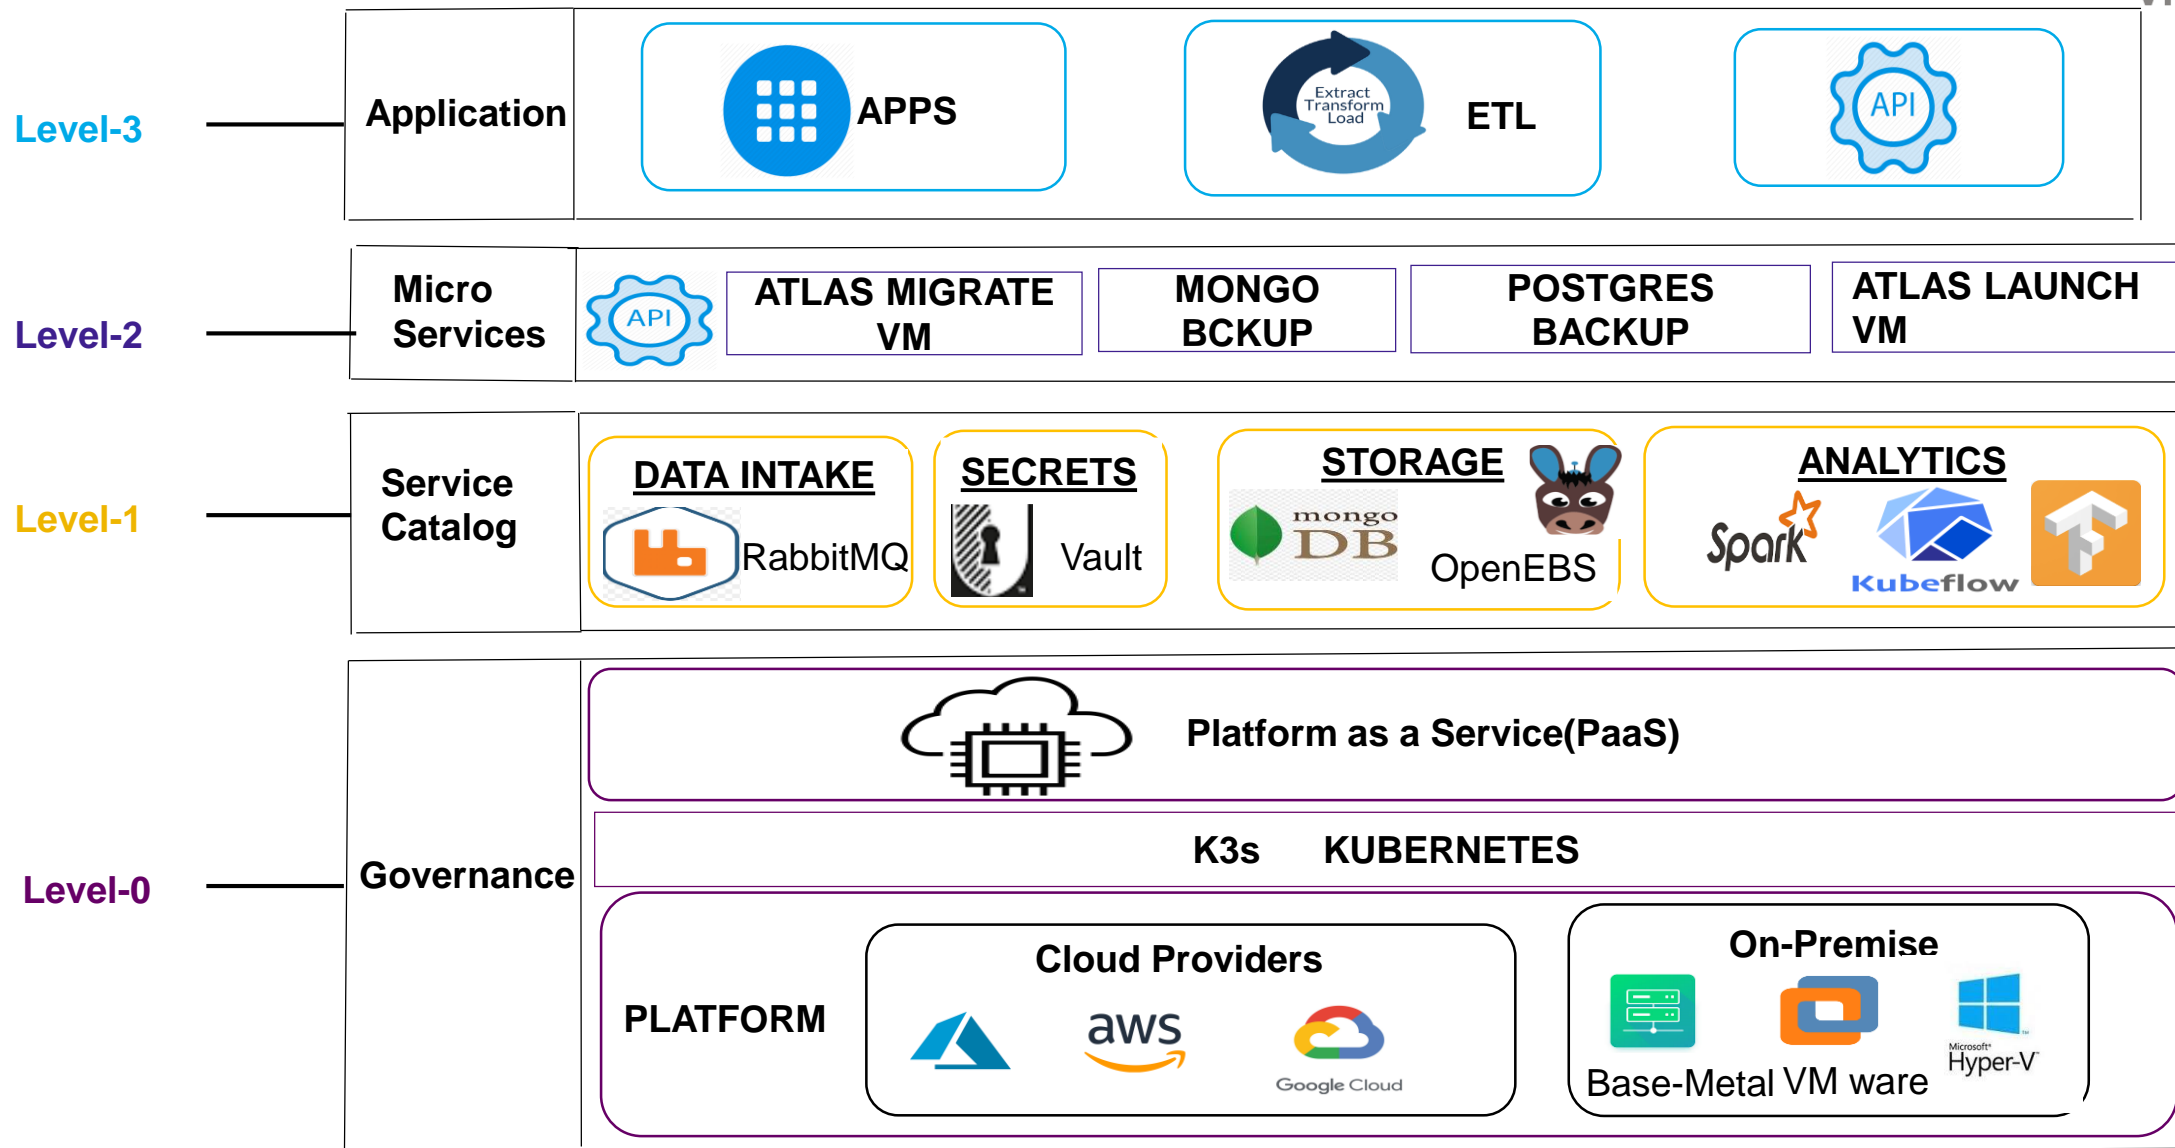

ATLAS

DATA CENTRE DISCOVERY & CLOUD MIGRATION

Virtual Appliance Reference Architecture – Build Once Deploy Anywhere for Atlas

virtusa

EDGE

AGENTS running on DATA CENTER VMs

ATLAS Agentless High Level Architecture

virtusa