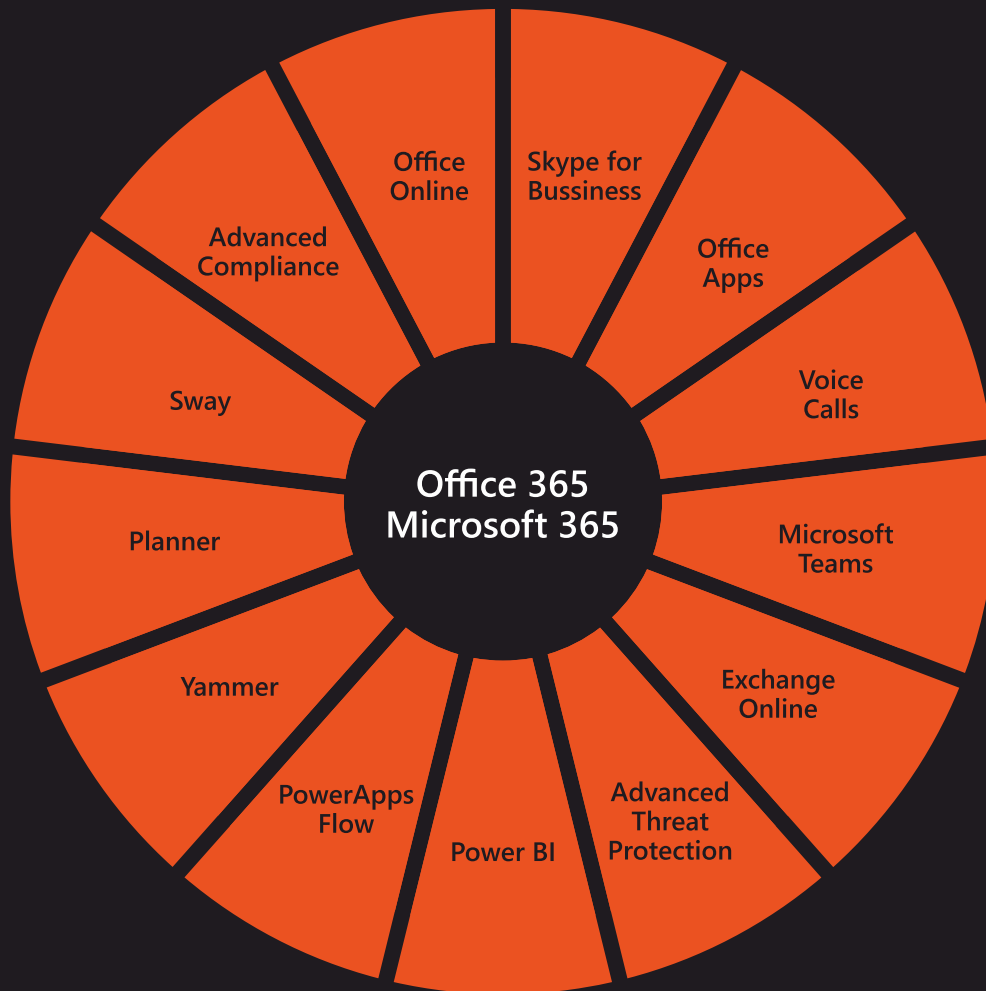

Office 365 | Microsoft 365

REFERENCES O 365:

- Agora S.A.
- DreamLab Sp. z o.o.
- Grupa ONET-RAS Polska
- KAN Sp. z o.o.
- KCR S.A.
- Kross S.A.
- KulczykHolding S.A.
- PEKAES S.A.
- PolfaTarchomin S.A.
- Polskie Linie Lotnicze LOT S.A.
- Polska Press Sp. z o.o.
- Ramirent S.A.
- ROHLIG SUUS Logistics S.A.
- Sąd Najwyższy
- Sąd Okręgowy Warszawa-Praga
- Ströer Polska Sp. z o.o.
- Trakcja PRKił S.A.
- Vistula Group S.A.
- Yusen Logistics Sp. z o.o.

REFERENCES M 365:

- DreamLabSp. z o.o.
- KAN Sp. z o.o.
- Polskie Linie Lotnicze LOT S.A.
- Trakcja PRKił S.A.
- Yusen Logistics Sp. z o.o.