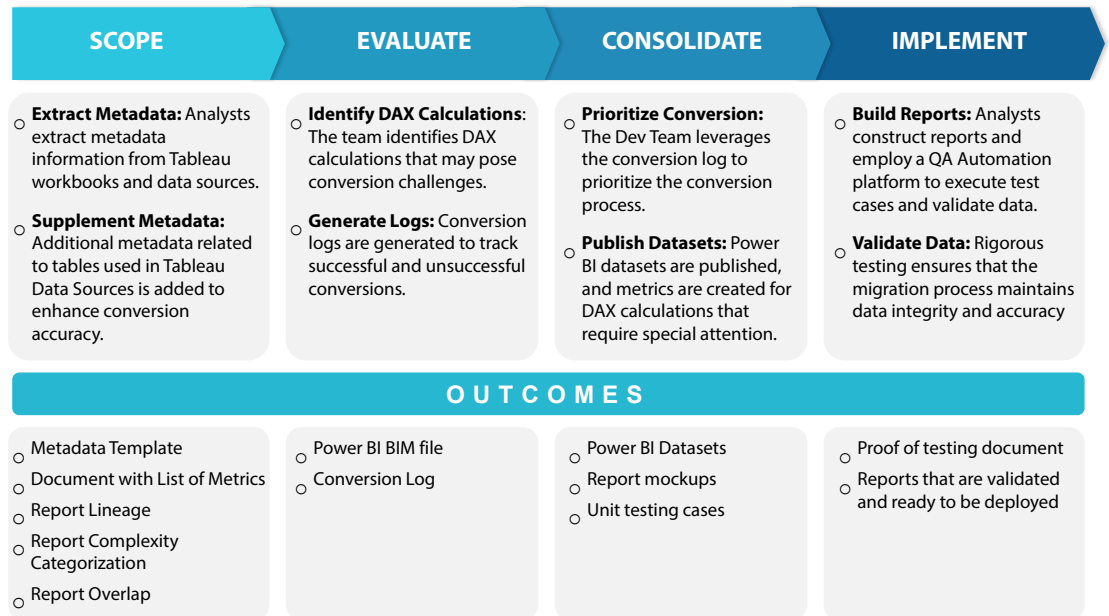

- **Complex Migration Assessment:** The complexity of the migration needs to be automatically assessed and categorized, requiring a comprehensive understanding of report lineage.
- **Diverse Tableau Calculations:** Tableau reports often contain a variety of complex calculations that may not seamlessly convert to Power BI DAX calculations, potentially hindering the migration process.
- **Tracking Conversions:** Generating logs to track successful and unsuccessful conversions is essential to monitor the progress of the migration and address issues promptly

advantages

- Reduce report migration cost and time by up to 60%

Data & AI
Azure

Tableau to Power BI Report Conversion Accelerators:

To address these challenges effectively, KPI has developed a robust migration framework that includes the following key phases and activities:

This comprehensive approach not only addresses the challenges associated with Tableau to Power BI migration but also aligns with the business needs of the customers. It allows for a smooth and efficient transition while minimizing disruptions, costs, and risks.