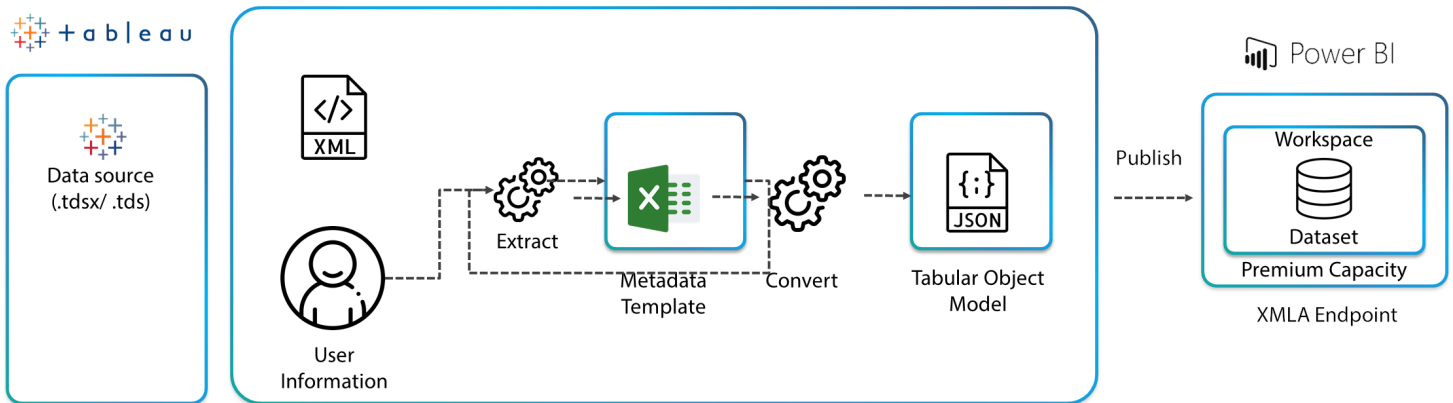

Tableau to Power BI Automated Metadata Conversion

This automated process ensures that metadata and datasets are seamlessly converted, allowing organizations to harness the power of Power BI's premium features while maintaining data integrity and accuracy.

Business Benefits

Reduce report conversion time, effort and cost by 60% over manual migration methods using the KPI Tableau to Power BI Report Conversion Accelerator.

AUTOMATED CONVERSION 60% TO 70%	REDUCED DEVELOPMENT TIME UP TO 60%	COST SAVINGS UP TO 60%