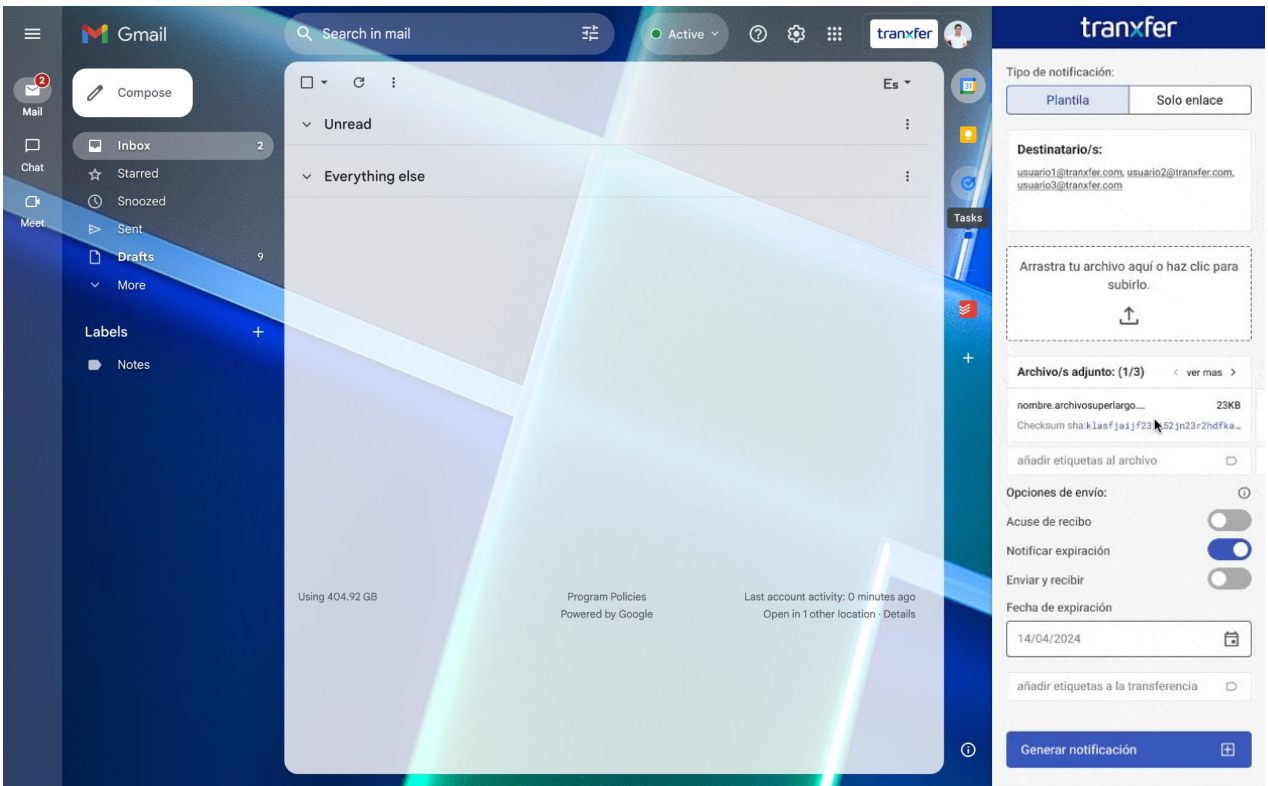

Tranxfer SaaS GCP is now available on the Google Marketplace

get it from the **Google Workspace Marketplace**