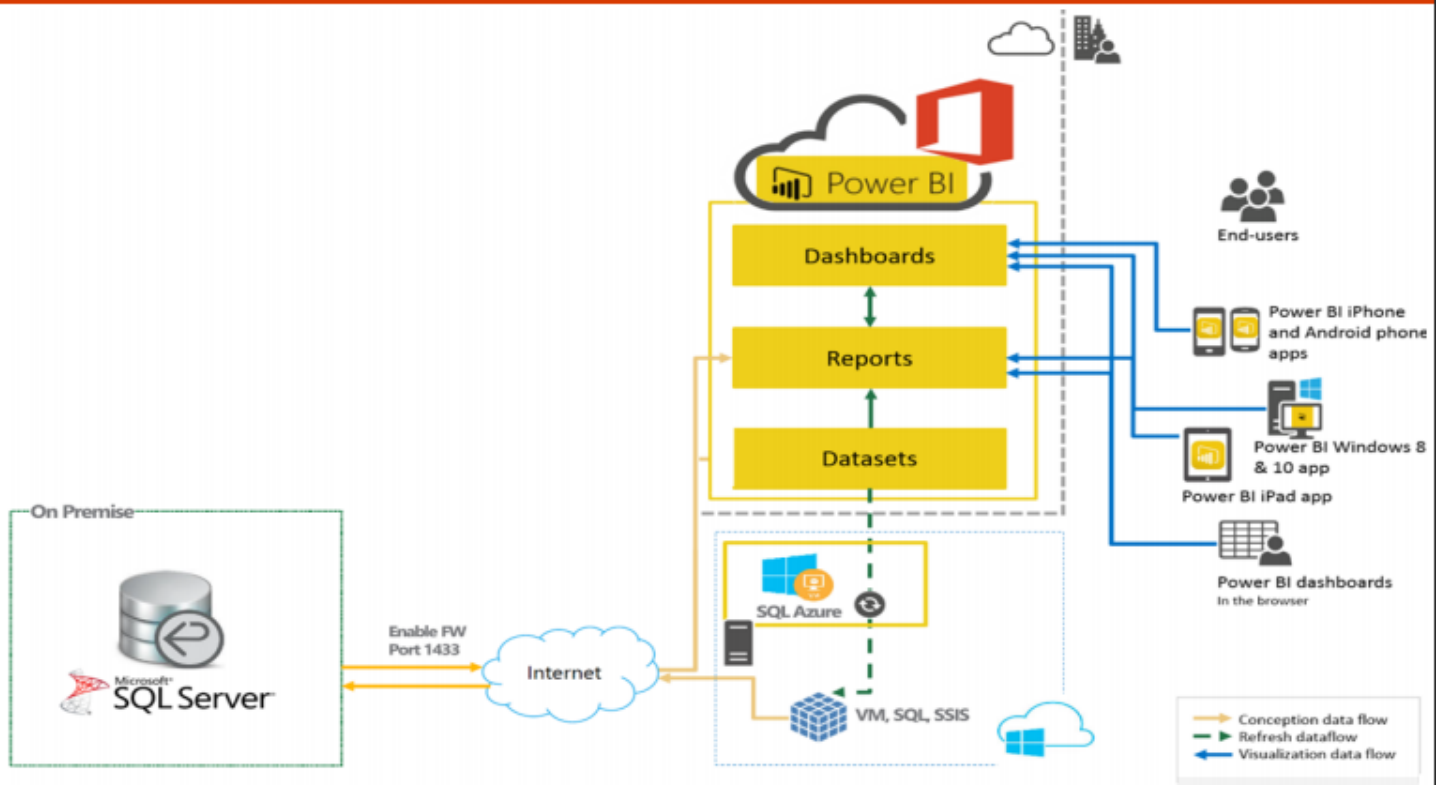

Whatever your role, Power BI is the right teammate

Leverage on our "POWER BI – STARTUP SERVICE" to help your organization take advantage of its data. Power BI lets you reduce risks, increase rewards, and unlock insights to drive more informed decisions for every department

SAVE YOUR COMPANY MONEY

Power BI is available as a simple monthly subscription. Avoid large up-front costs for new software while moving the cost of IT from capital to operating expense. And without on-premises servers to run Data Analytics, you can reduce energy costs and save by no longer

SCALE YOUR BUSINESS QUICKLY AND FLEXIBLY

Power BI grows with you on the Microsoft SQL Azure cloud. Adding a new user is as simple as buying an additional license, which allows access to business critical technology

Customized Consultancy and Services Available

- Provisioning of Microsoft Power BI Tenant and Windows SQL Azure Cloud environment to ensure all requirements are met for the data analytics
- Windows and SQL Server installation and Optimization for SSIS (VM or Physical)
- Develop and test SSIS integration Packages and Agent Schedules
- Develop, test and deploy updatable Power BI Reports (either Direct or Import) using Power BI Service from SQL Azure Staging
- Performance monitoring and fine tuning
- Dashboard customization