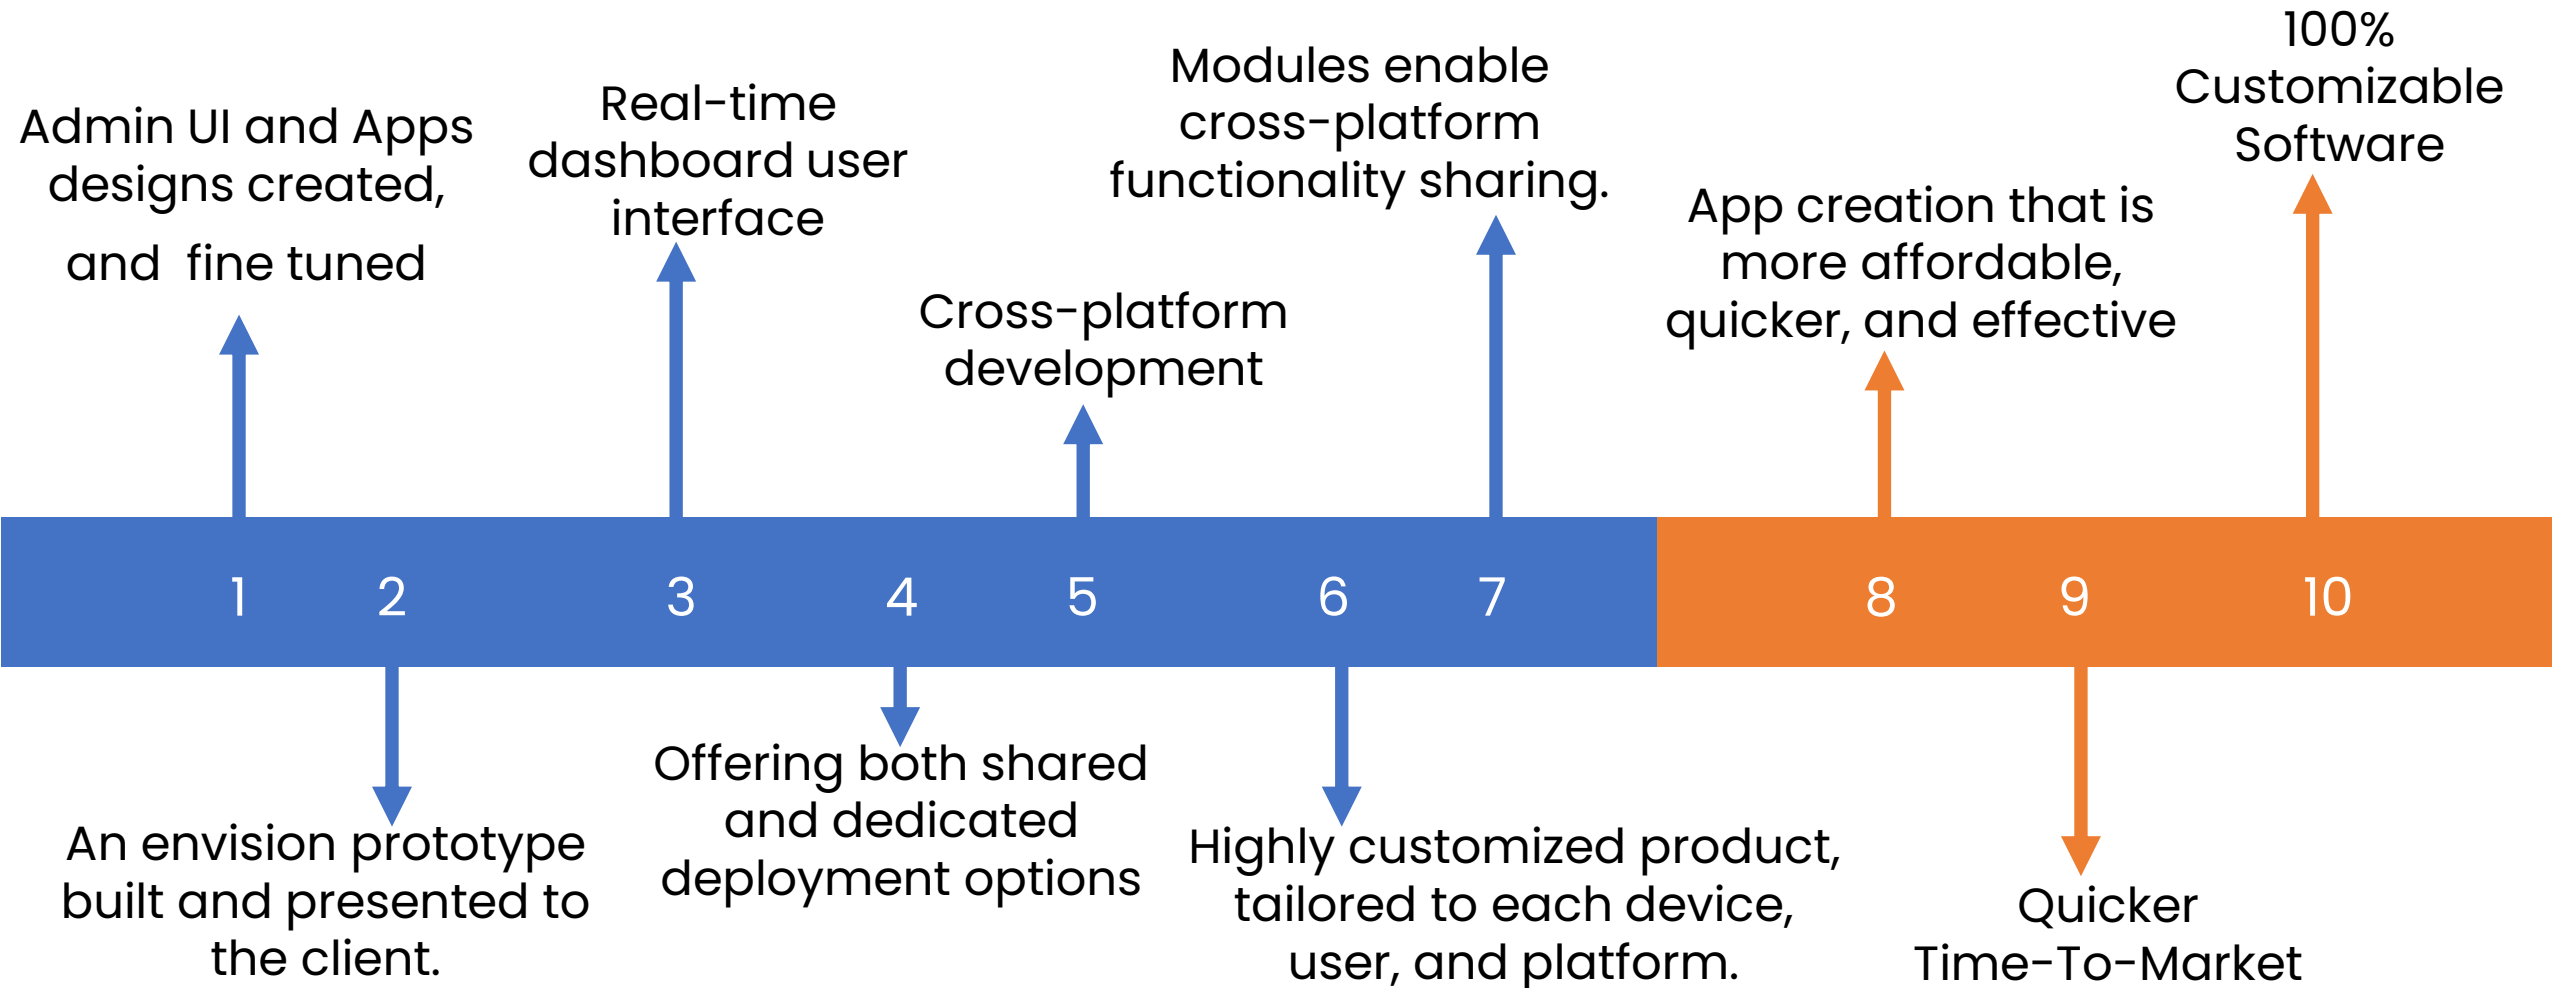

Welcome To
***Katam's* U-Stream**

U-Stream – Overview

U-Stream – Stats & Ads Analytics

Connected devices data based on

Geo Location

ISP/ Device Type

Subscription Type

Video Ads

Banner Ads

Ads Analytics – Impressions, Clicks and Closes (per country and per city)

U-Stream - Reasons to Choose

Thank You !

kumar.katam@katamtechnologies.co.uk