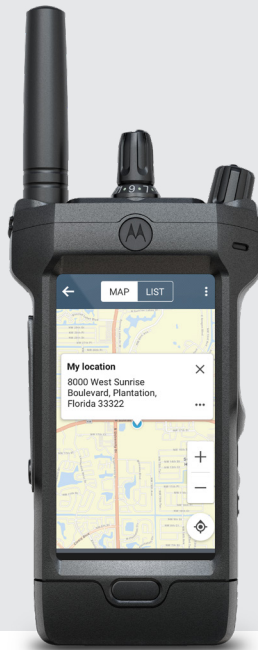

View your location and address