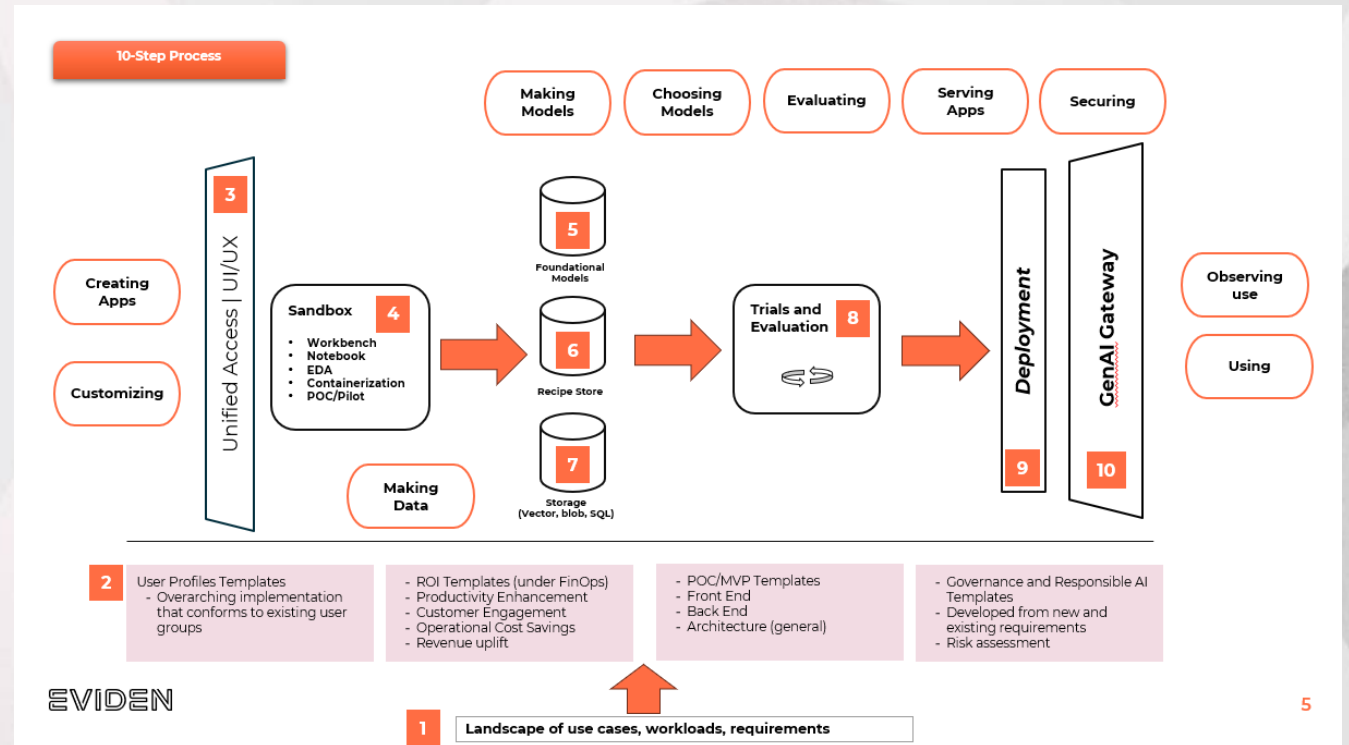

Eviden GenOps is a framework for enterprises aiming to seamlessly accelerate generative AI projects from pilot to production.

Leveraging over 15 years of AI/ML deployment expertise, Eviden GenOps builds on Eviden's MLOps 10-step framework, offering scalability, security, and compliance. It supports over 50 types of Large Language Models and other generative AI technologies, ensuring clients maximize ROI and achieve operational excellence.

GenOps on Azure

How it Works

Our offering is aligned with our cloud framework and includes:

Advise:

- A 150+ point checklist evaluating 10 critical steps at Essential, Advanced, and Expert levels.
- Validation of current implementations and prioritized planning.

Build:

- A 10-step process from assessment to production, with reference architectures for all major cloud providers and open-source solutions.
- Comprehensive coverage of MLOps, LLMOps, and GenAI end-to-end implementation.

Run:

- A single pane of glass for managing GenOps, including tools for Responsible AI, FinOps, SecOps, performance monitoring, and automated machine translation scoring.

Execution Strategies and Solutions