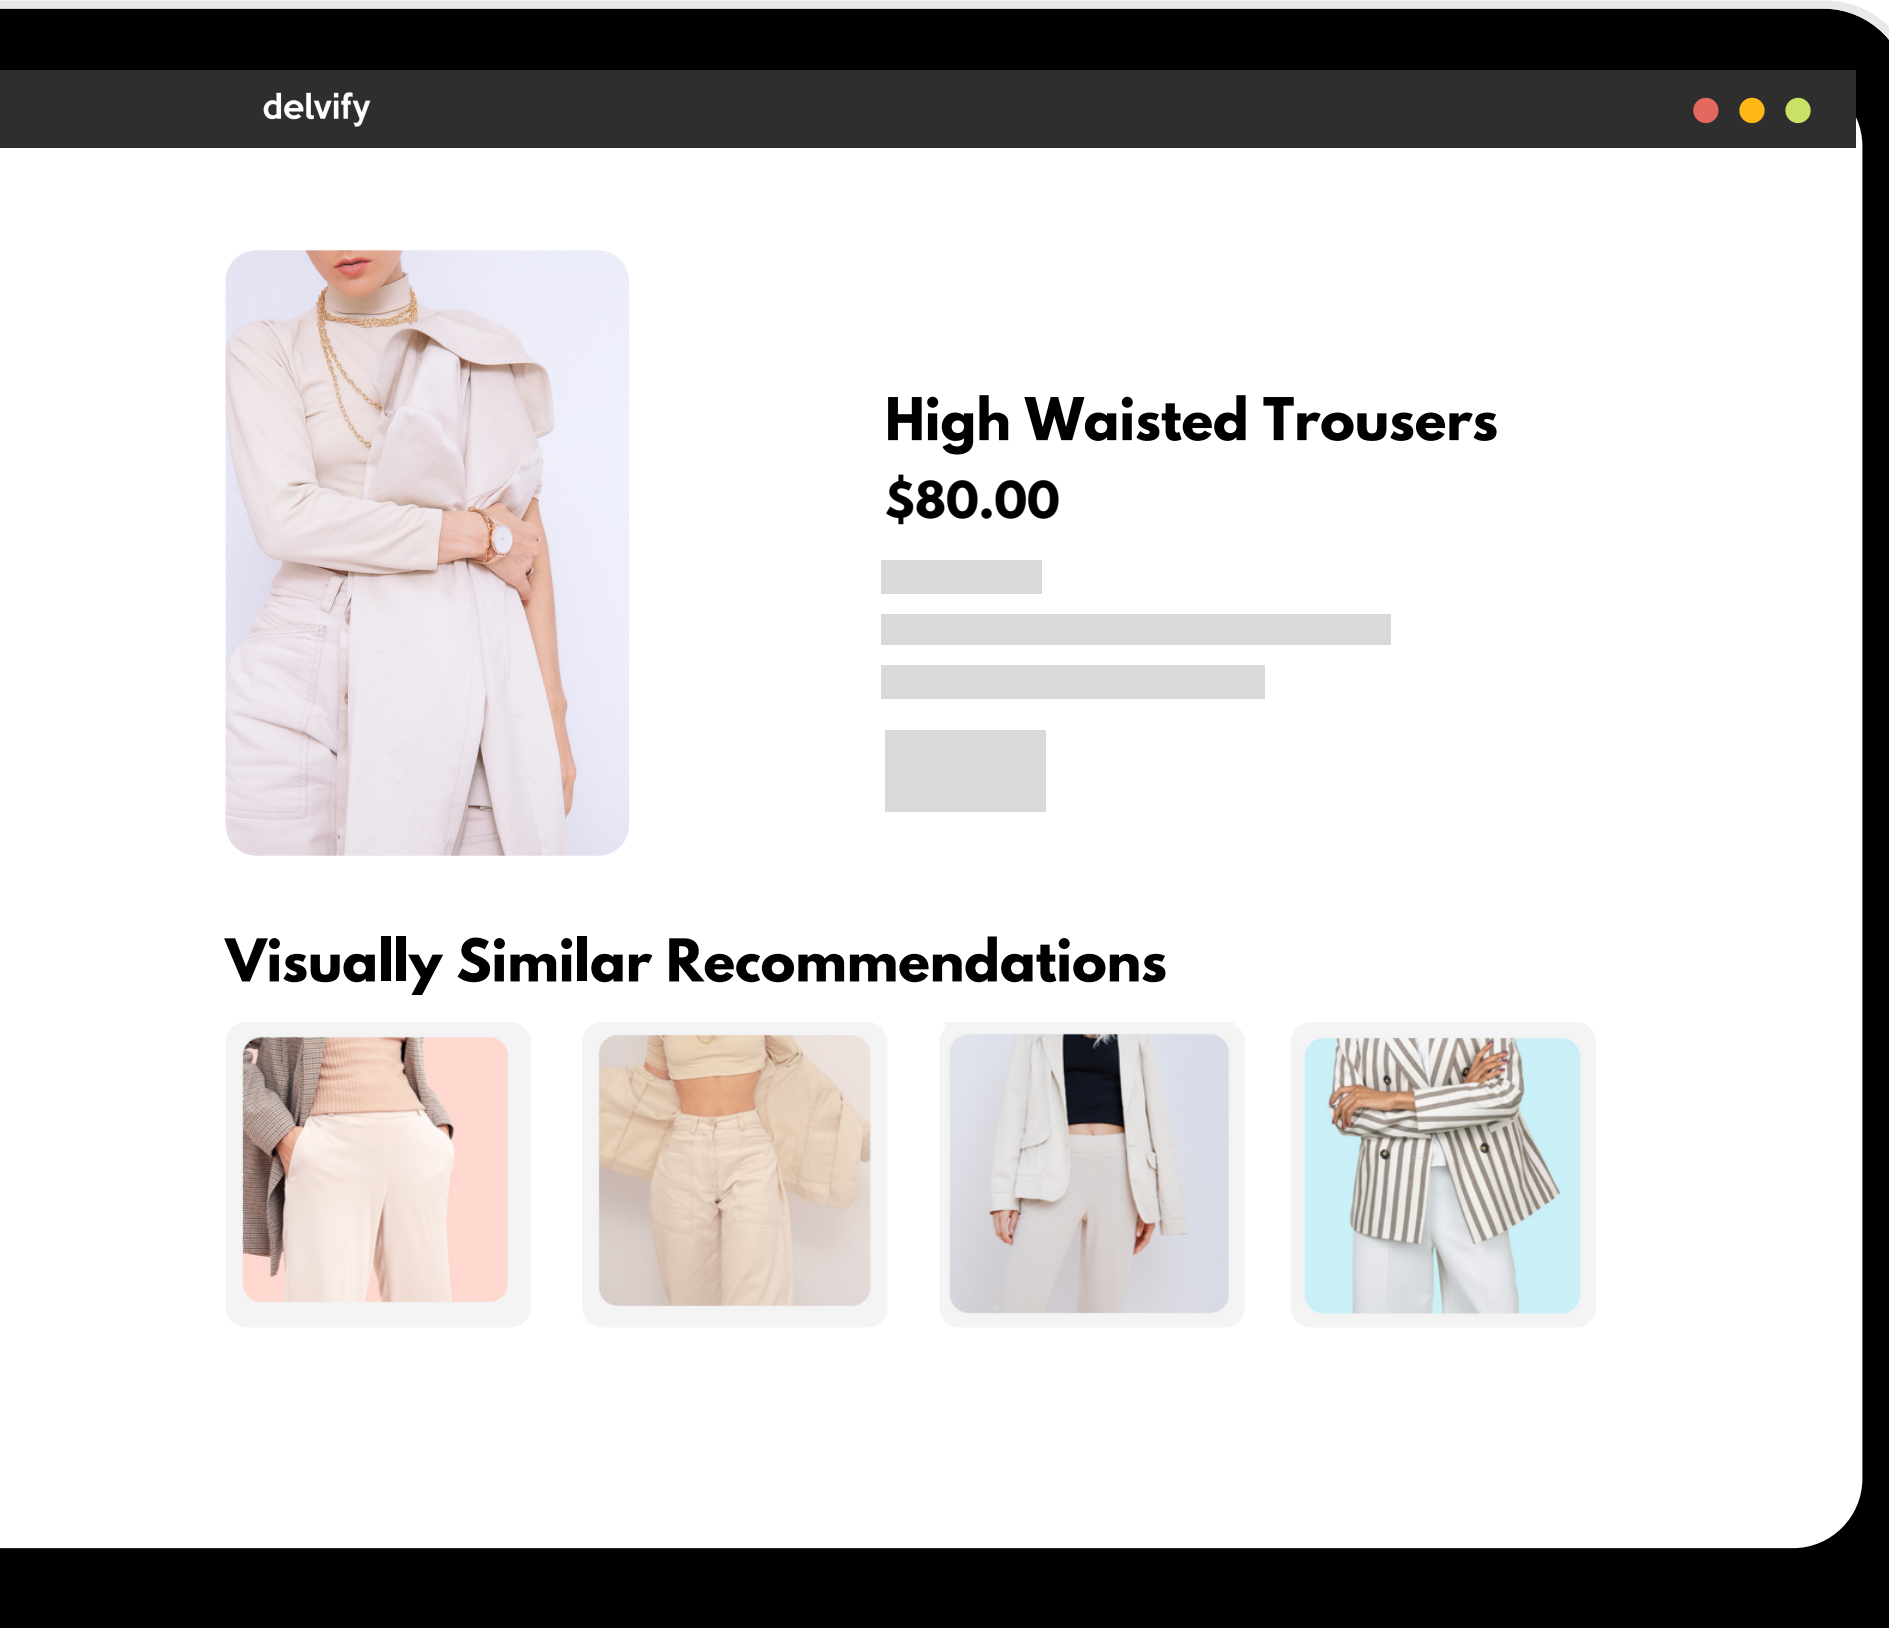

Integrate Delvify Visual AI

Upload or Take a Photo

Discover Similar Items from your dataset

Our Solution

Visually Similar Recommendations

Surface visually similar products and improve customer experience

- Shop similar looks
- Increase engagement
- Improve inventory management
- Basket value increase +30%