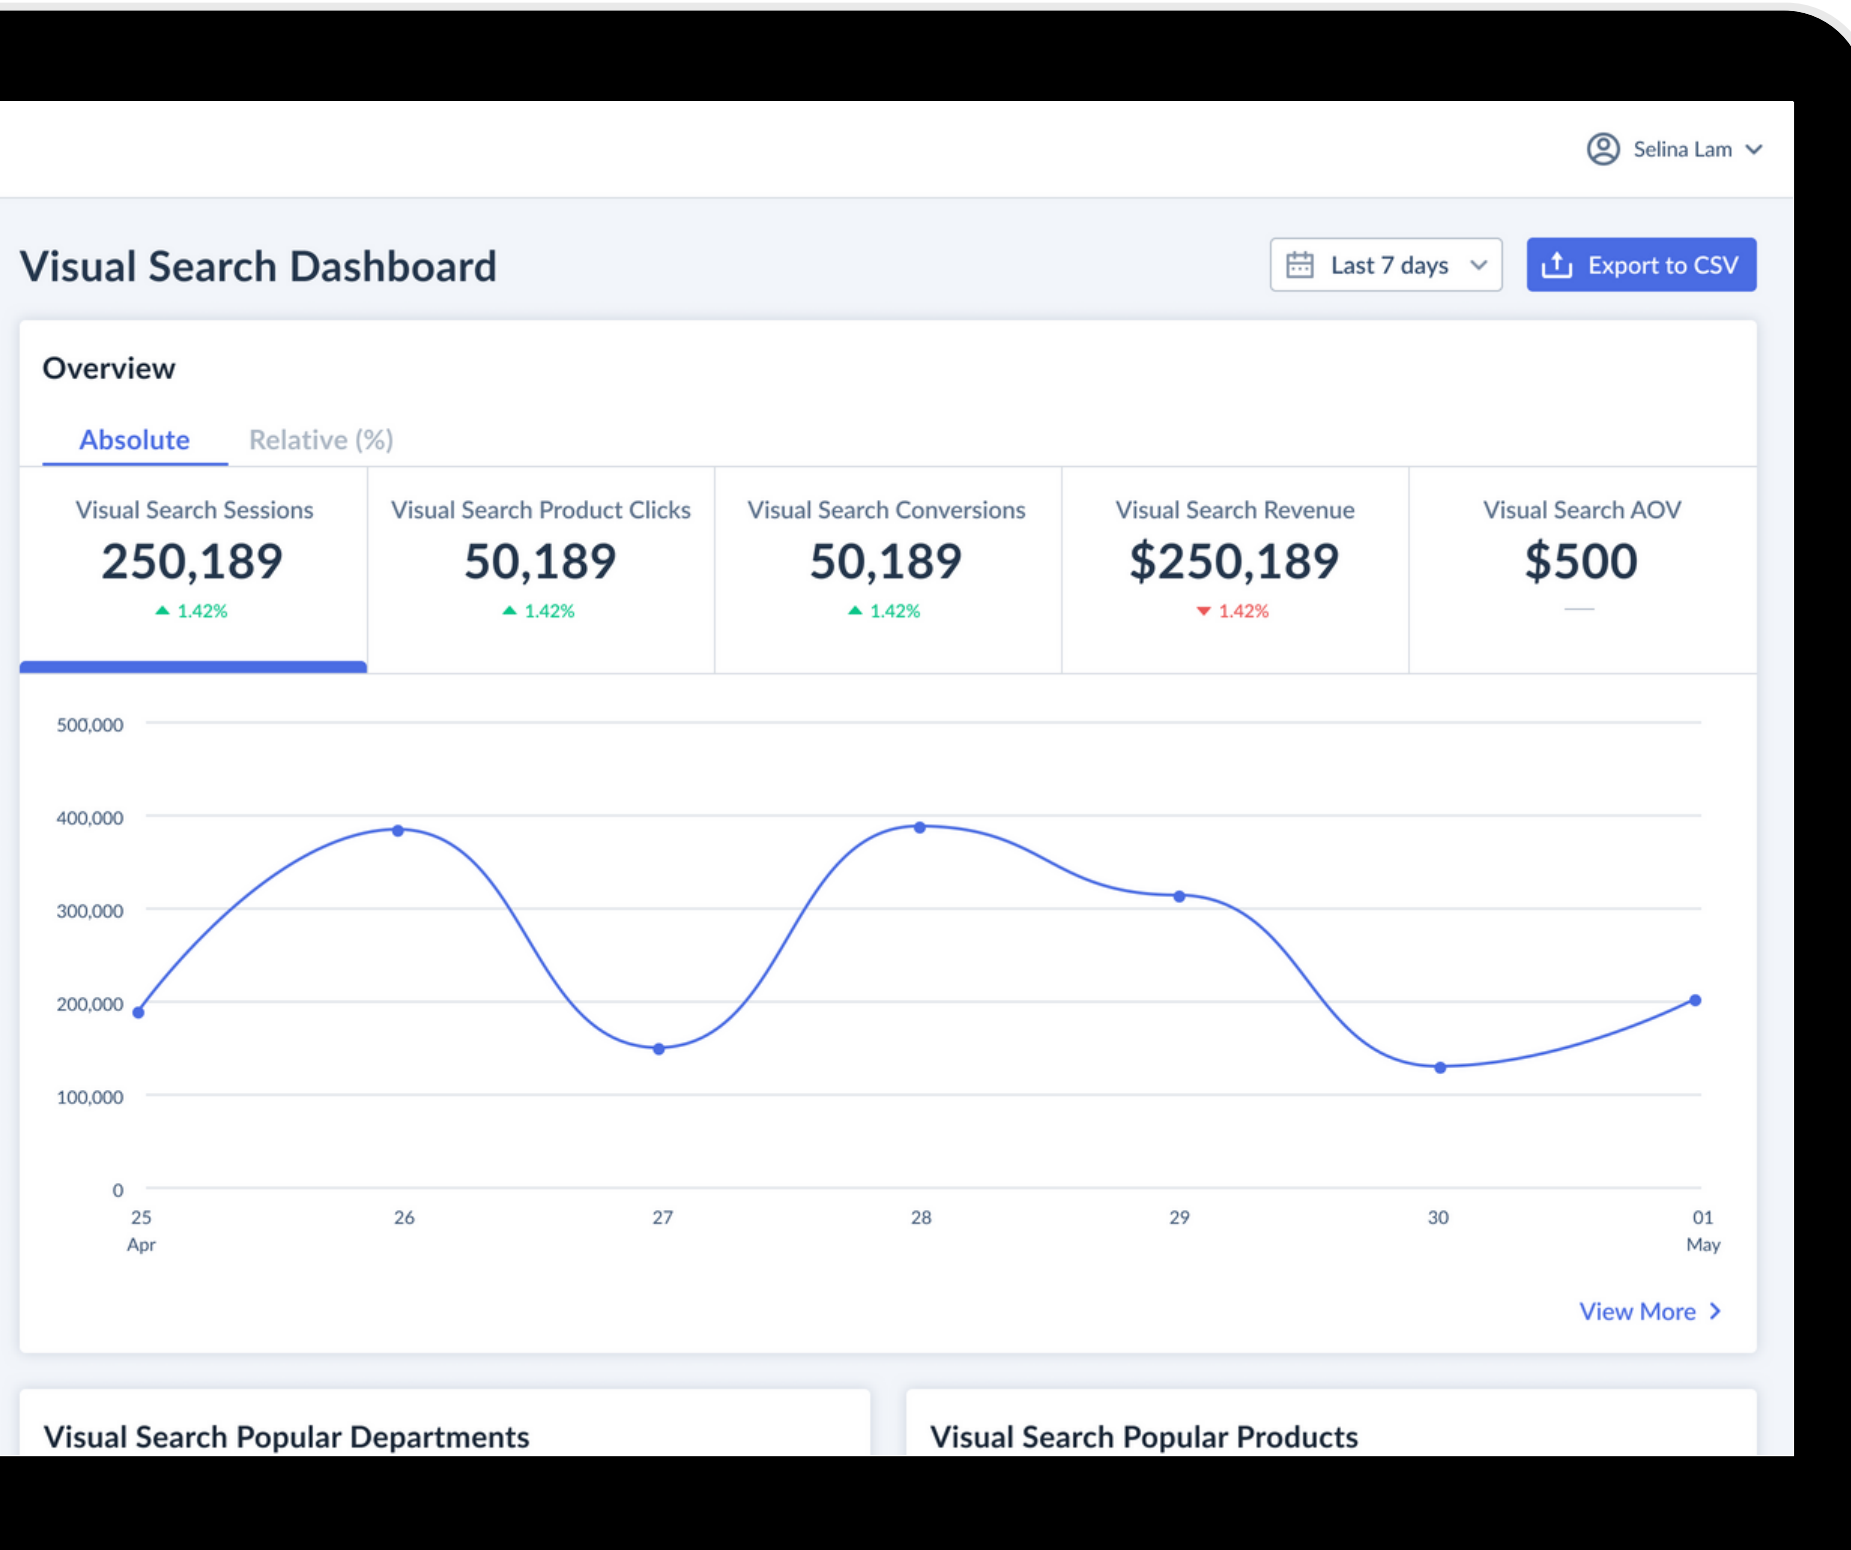

- **Show customers what they see**
- **Increase conversions**
- **Improve product discovery by 30%**
- **Reduce bounce rates**

How it Works

Surface visually similar products improving customer experience and instore revenue

Integrate Delvify Visual AI

Upload or Take a Photo

Discover Similar Items from your dataset

Our Solution

Visually Similar Recommendations

Surface visually similar products and improve customer experience

- Shop similar looks
- Increase engagement
- Improve inventory management
- Basket value increase +30%

Insights and Integration in one simple platform

Access detailed analytics and insights to monitor your campaign progress within the Delvify insight dashboard.

Product Discovery with Delvify

A technology partner you will want to be associated with