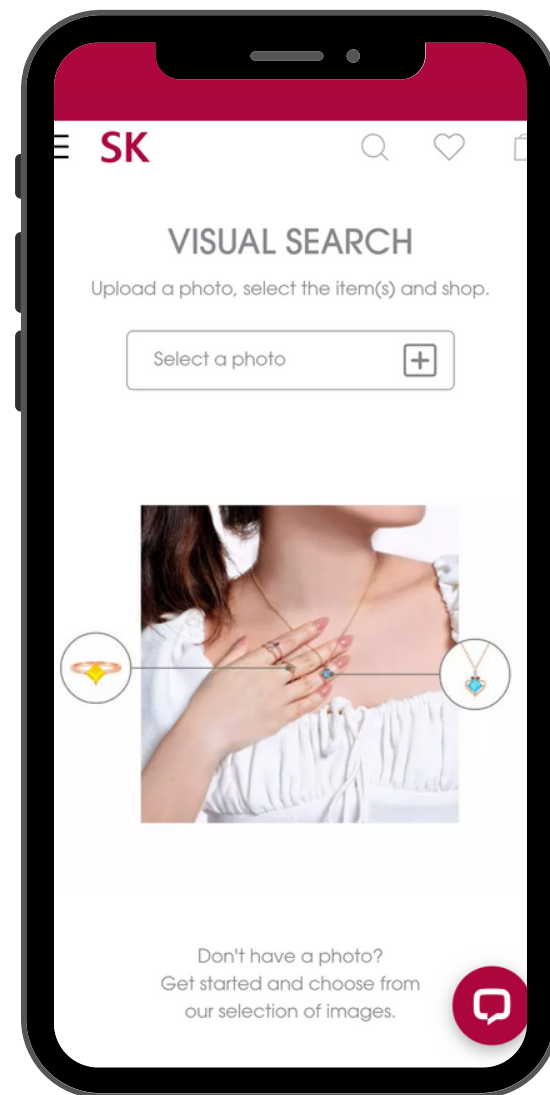

淘宝网
Taobao.com

★ macy's

ASOS
discover fashion online

AMERICAN EAGLE

boohoo

Our Solution

Visual Search

With Visual Search power your customers product discovery with AI, improving customer experience and optimise the shopping journey

Integrate Delvify Visual AI

Upload or Take a Photo

Discover Similar Items from your dataset

Our Solution

Visually Similar Recommendations

Surface visually similar products and improve customer experience

- Shop similar looks
- Increase engagement
- Improve inventory management
- Basket value increase +30%