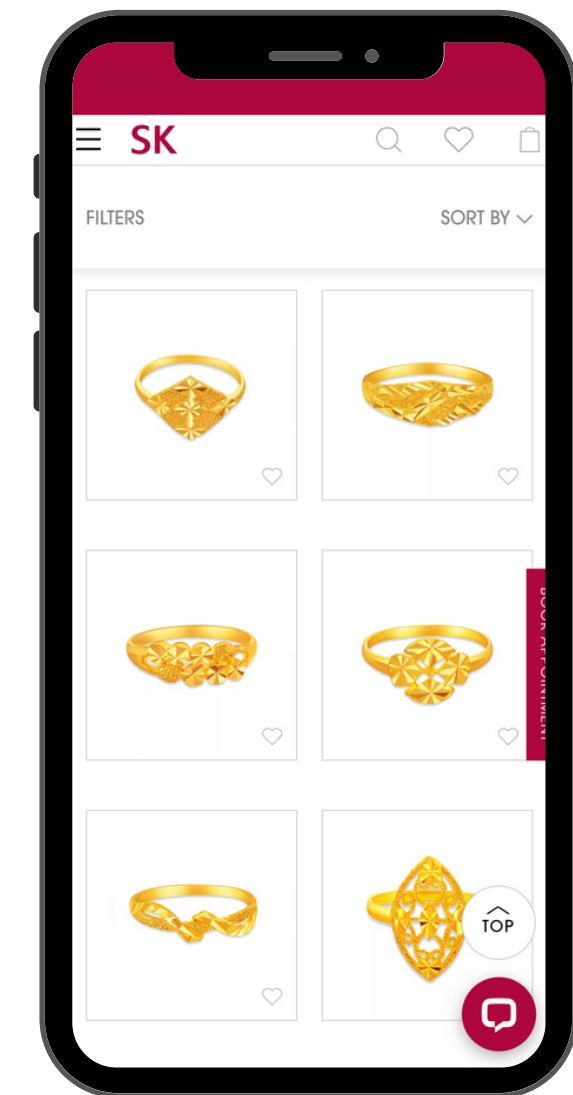

淘宝网
Taobao.com

★ macy's

ASOS
discover fashion online

AMERICAN EAGLE

boohoo

Our Solution

Visual Search

With Visual Search power your customers product discovery with AI, improving customer experience and optimise the shopping journey

- **Show customers what they see**
- **Increase conversions**
- **Improve product discovery by 30%**
- **Reduce bounce rates**

How it Works

Surface visually similar products improving customer experience and instore revenue

Integrate Delvify Visual AI

Upload or Take a Photo

Discover Similar Items from your dataset

Our Solution

Visually Similar Recommendations

Surface visually similar products and improve customer experience

- Shop similar looks
- Increase engagement
- Improve inventory management
- Basket value increase +30%

Insights and Integration in one simple platform

Access detailed analytics and insights to monitor your campaign progress within the Delvify insight dashboard.

Product Discovery with Delvify

A technology partner you will want to be associated with