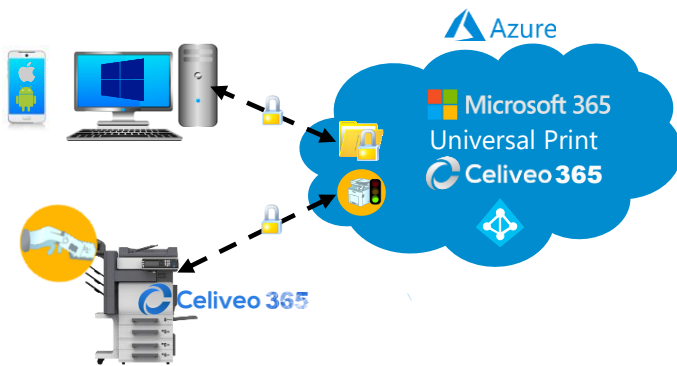

Secure print jobs with encrypted pull printing, track and reduce print cost with intelligent rules and reporting

Universal Print represents the best Cloud print management architecture available today.

As a native Azure extension for Universal Print, Celiveo 365 adds advanced pull print and tracking over public Cloud with full security and scalability, without requiring any local gateway. It is simpler, safer, cheaper and automatically adapts to your printer fleet size.

Celiveo 365 features Edge Computing technology and installs the Celiveo intelligence at the printer* level, communicating directly with Universal Print and Azure. No gateway, no software in a VM in the Cloud or on-premise means direct, fast and safer peer-to-peer communication between Celiveo-enhanced printers and Universal Print in Azure.

Celiveo 365 also brings High Availability to authentication on printers, rules and tracking so that it is always possible to use MFPs, even when the Cloud is not reachable.

* List of supported printers : <https://www.celiveo.com>

- Enhances Universal Print
- Adds user authentication on printers* and MFP* using:
  - Smartphones (NFC)
  - Contactless Cards
  - PIN codes
- Adds secure pull printing
- Adds rules-based printing
- Features high availability
- Tracks print/copy/scan/fax
- Native Azure SAAS App
- Zero-Trust architecture
- No VM or gateway needed

Celiveo 365: easy add-on to Universal Print

User authentication on printers and MFPs

Control who can use printers and MFPs with granular access, rights based on AAD groups and OU, printer tags and model. Rely on the many authentication methods supported by Celiveo 365, all with user self-management to reduce IT cost.

Secure Pull Printing

Users can print through Private and Public Cloud and their documents are safely stored in Azure, pending release. Upon authentication on a printer or MFP, users can print the print jobs of their choice, with intelligent print rules applied as needed.

Control the usage and cost of your printer fleet

Control and report "who does what" on printers (print/copy/scan/fax), at what cost, applied intelligent rules, cost saving, green IT reports, list of jobs that were unclaimed and deleted.

About Universal Print by Microsoft

Universal Print is a modern print solution that organizations can use to manage their print infrastructure through cloud services from Microsoft. Universal Print runs entirely on Microsoft Azure. When it's deployed with Universal Print-compatible printers, it doesn't require any on-premises infrastructure. Universal Print is a Microsoft 365 subscription-based service that organizations use to centralize print management through the Universal Print portal.

About Celiveo

Celiveo is a printer brand-agnostic and innovative company developing solutions to better manage and secure documents, reduce cost and right-size printers fleets in small, mid-size and large corporations. Celiveo technology does not use any server but is fully running at printer level to scale and communicate directly with Universal Print and Azure.

→ For more information, visit www.celiveo.com