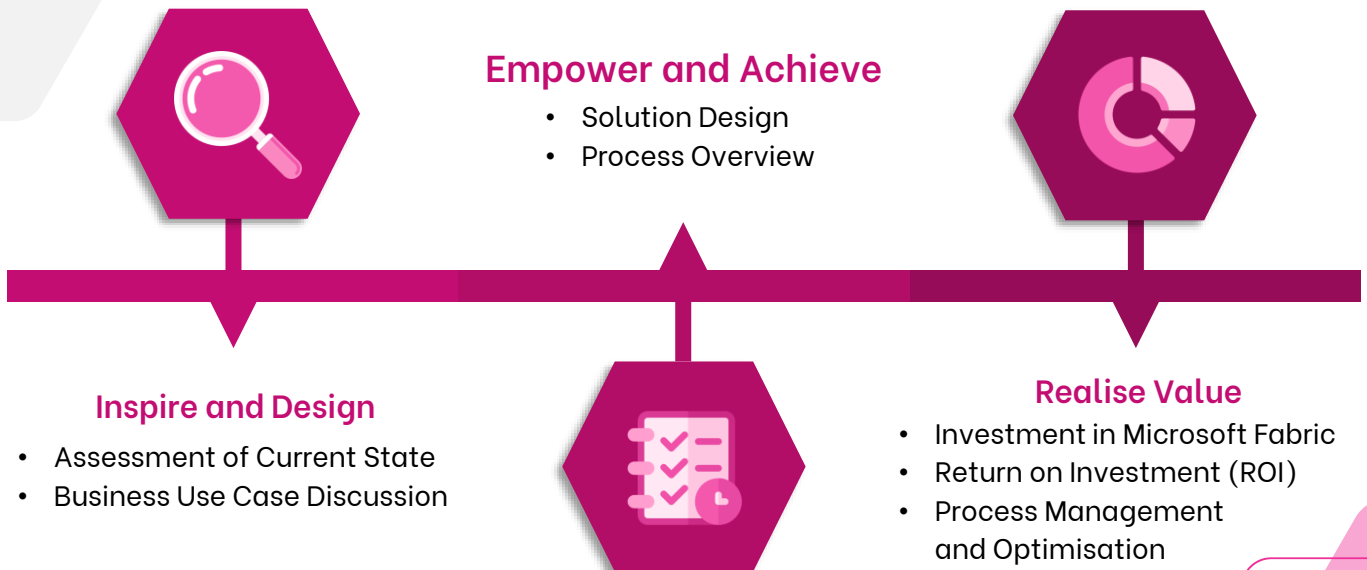

Exigo Tech's Approach

Our approach guides organisations through a strategic journey towards data modernisation. With our dedicated team focused on understanding unique business requirements, we outline a roadmap tailored to harness the full potential of Microsoft Fabric.

MICROSOFT FABRIC OVERVIEW

We offer an in-depth understanding of Microsoft Fabric's capabilities, assisting organisations to leverage its features and functionalities to optimise data management and analytics.

WHY EXIGO TECH?

Exigo Tech stands out as a trusted Microsoft Partner, offering expert guidance, customised solutions, and comprehensive support in implementing Microsoft Fabric. We are committed to driving improved business outcomes and delivering value through innovative data solutions.

- Our team of experienced consultants who have a deep understanding of Microsoft technologies
- A proven track record of successful implementation of Microsoft 365 projects
- A commitment to delivering high-quality services that meet your organisation's needs
- Ongoing support and maintenance to ensure that your Microsoft 365 service continue to run smoothly.

ENABLING

EMPOWERING

TRANSFORMING