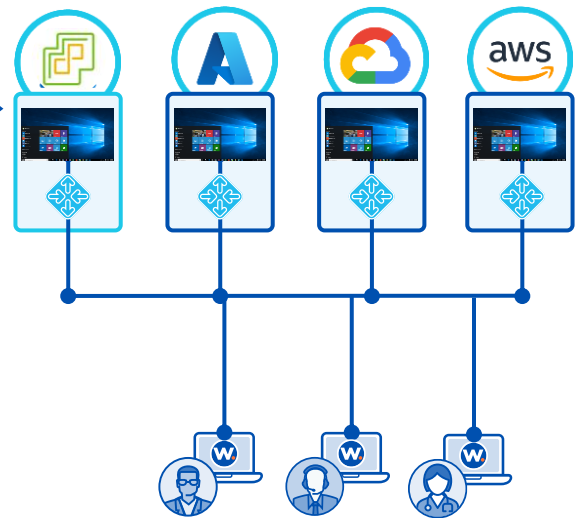

Engineered for Simplicity

Workspot Control
Cloud-Native Architecture
Multi-tenant
Micro Services
Always up-to-date
Auto scale

Publish Windows/Linux
Persistent & Non-Persistent Desktops
GPU Workstations and Apps

**Single Pane of Glass
Global Management**