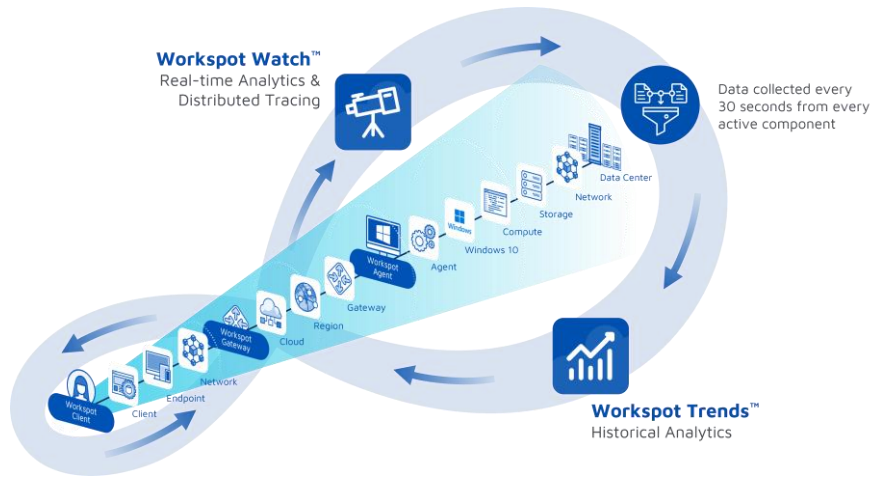

Workspot.

The Enterprise VDI Platform

Workspot completely reinvented VDI with its modern, cloud-native architecture, enabling deployment and massive scalability across public clouds and on-premises infrastructure. Workspot delivers all the capabilities enterprise customers expect, plus industry-first features that accelerate business growth.

**Single Pane of Glass
Global Management**

Use Cases

- SAP Application
- Application Virtualization
- Call Center
- Contractor
- Software Developer
- Remote Employee
- Hybrid Employee
- M&A
- 3D CAD Designer

Technologies

- Windows 10/11 or Linux
- Applications
- Shared Hosted Desktops
- Non-persistent Desktops
- Persistent Desktops
- GPU Workstations

Locations

- On-premises datacenter
- Azure and/or GCP and/or AWS

Workspot.

The Enterprise VDI Platform Maximizes Productivity

Intelligence Is Built-In

Look beyond VDI table stakes for innovation that will transform end user computing in your organization. Workspot Watch™, Workspot Trends™ and Workspot Optimize™ deliver industry-first features: